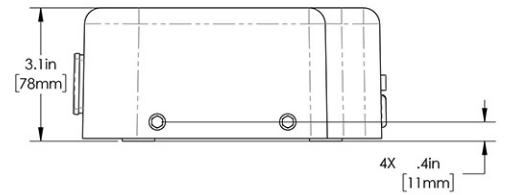

Last Updated:
03/05/2025

	Unit			Shipping				
	Height	Width	Depth	Height	Width	Depth	Weight	Volume
English	3.1 in.	15.0 in.	7.2 in.	9.0 in.	3.9 in.	15.6 in.	0.100 lbs	0.315 ft ³
Metric	7.9 cm	38.1 cm	18.3 cm	22.9 cm	9.8 cm	39.7 cm	0.045 kgs	0.009 m ³