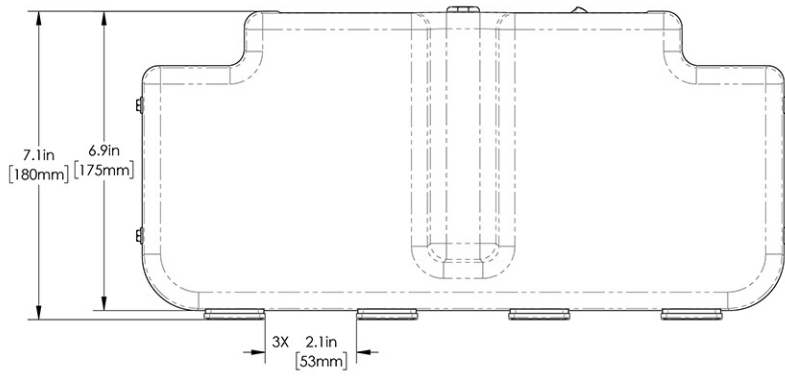

Last Updated:
03/05/2025

	Unit			Shipping				
	Height	Width	Depth	Height	Width	Depth	Weight	Volume
English	3.1 in.	15.0 in.	7.2 in.	9.0 in.	3.9 in.	15.6 in.	0.100 lbs	0.315 ft ³
Metric	7.9 cm	38.1 cm	18.3 cm	22.9 cm	9.8 cm	39.7 cm	0.045 kgs	0.009 m ³