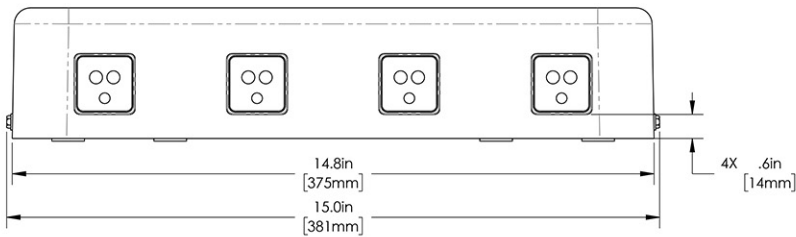

Last Updated:
03/05/2025

	Unit			Shipping				
	Height	Width	Depth	Height	Width	Depth	Weight	Volume
English	3.1 in.	15.0 in.	7.2 in.	9.0 in.	3.9 in.	15.6 in.	0.100 lbs	0.315 ft ³
Metric	7.9 cm	38.1 cm	18.3 cm	22.9 cm	9.8 cm	39.7 cm	0.045 kgs	0.009 m ³