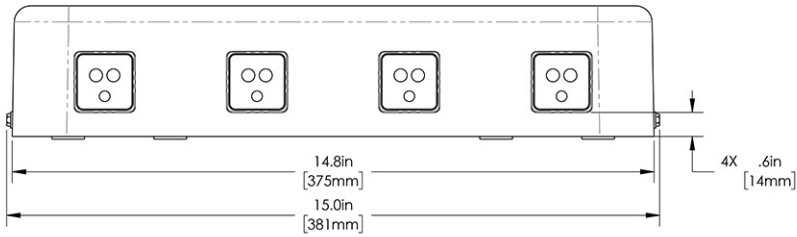

Last Updated:
09/21/2023

	Unit			Shipping				
	Height	Width	Depth	Height	Width	Depth	Weight	Volume
English	3.1 in.	15.0 in.	7.2 in.	9.0 in.	3.9 in.	15.6 in.	0.100 lbs	0.315 ft ³
Metric	7.9 cm	38.1 cm	18.3 cm	22.9 cm	9.8 cm	39.7 cm	0.045 kgs	0.009 m ³