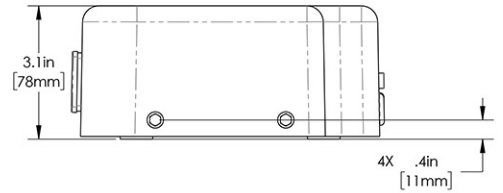

Last Updated:
09/21/2023

	Unit			Shipping				
	Height	Width	Depth	Height	Width	Depth	Weight	Volume
English	3.1 in.	15.0 in.	7.2 in.	9.0 in.	3.9 in.	15.6 in.	0.100 lbs	0.315 ft ³
Metric	7.9 cm	38.1 cm	18.3 cm	22.9 cm	9.8 cm	39.7 cm	0.045 kgs	0.009 m ³