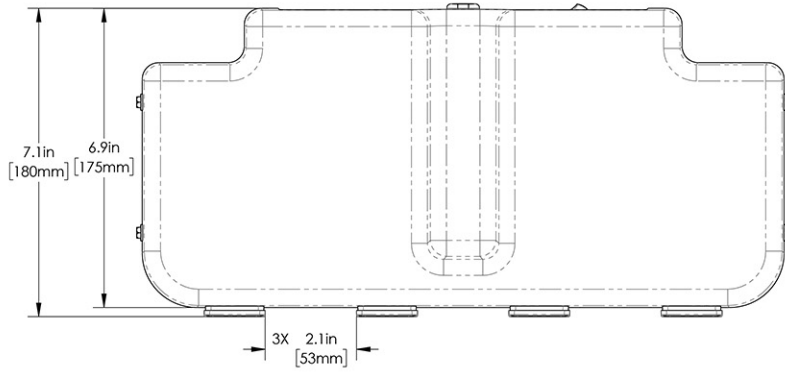

Last Updated:
09/21/2023

	Unit			Shipping				
	Height	Width	Depth	Height	Width	Depth	Weight	Volume
English	3.1 in.	15.0 in.	7.2 in.	9.0 in.	3.9 in.	15.6 in.	0.100 lbs	0.315 ft ³
Metric	7.9 cm	38.1 cm	18.3 cm	22.9 cm	9.8 cm	39.7 cm	0.045 kgs	0.009 m ³