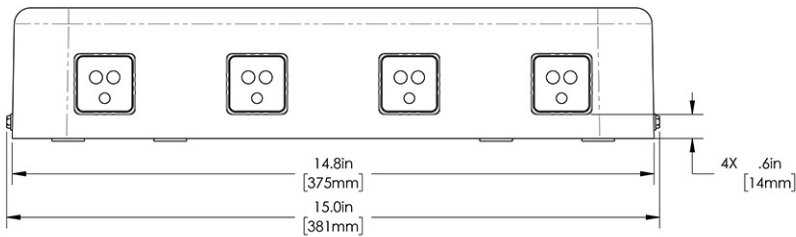

Last Updated:
05/04/2021

	Unit			Shipping				
	Height	Width	Depth	Height	Width	Depth	Weight	Volume
English	3.1 in.	15.0 in.	7.2 in.	9.0 in.	3.9 in.	15.6 in.	0.100 lbs	0.315 ft ³
Metric	7.9 cm	38.1 cm	18.3 cm	22.9 cm	9.8 cm	39.7 cm	0.045 kgs	0.009 m ³