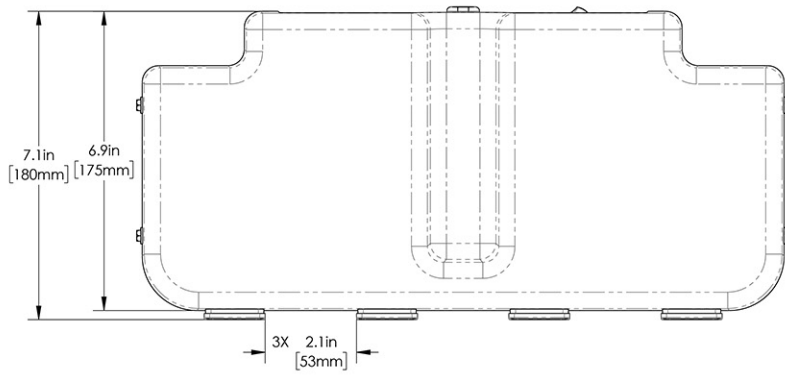

Last Updated:
05/04/2021

	Unit			Shipping				
	Height	Width	Depth	Height	Width	Depth	Weight	Volume
English	3.1 in.	15.0 in.	7.2 in.	9.0 in.	3.9 in.	15.6 in.	0.100 lbs	0.315 ft ³
Metric	7.9 cm	38.1 cm	18.3 cm	22.9 cm	9.8 cm	39.7 cm	0.045 kgs	0.009 m ³