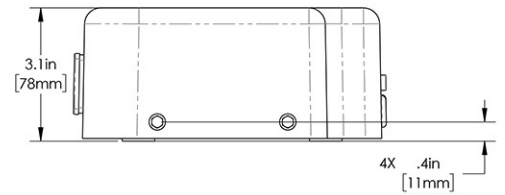

Last Updated:
05/04/2021

	Unit			Shipping				
	Height	Width	Depth	Height	Width	Depth	Weight	Volume
English	3.1 in.	15.0 in.	7.2 in.	9.0 in.	3.9 in.	15.6 in.	0.100 lbs	0.315 ft ³
Metric	7.9 cm	38.1 cm	18.3 cm	22.9 cm	9.8 cm	39.7 cm	0.045 kgs	0.009 m ³