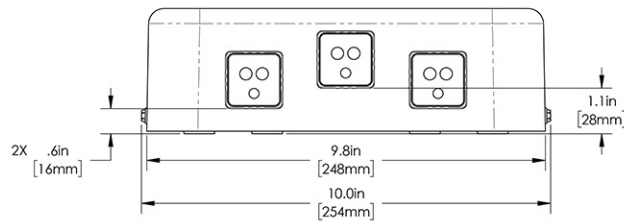

Last Updated:
03/03/2025

	Unit			Shipping				
	Height	Width	Depth	Height	Width	Depth	Weight	Volume
English	3.1 in.	10.0 in.	6.7 in.	9.0 in.	3.9 in.	15.6 in.	0.100 lbs	0.315 ft ³
Metric	7.9 cm	25.4 cm	17.0 cm	22.9 cm	9.8 cm	39.7 cm	0.045 kgs	0.009 m ³