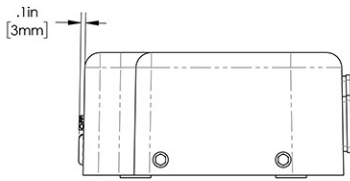

Last Updated:
03/03/2025

	Unit			Shipping				
	Height	Width	Depth	Height	Width	Depth	Weight	Volume
English	3.1 in.	10.0 in.	6.7 in.	9.0 in.	3.9 in.	15.6 in.	0.100 lbs	0.315 ft ³
Metric	7.9 cm	25.4 cm	17.0 cm	22.9 cm	9.8 cm	39.7 cm	0.045 kgs	0.009 m ³