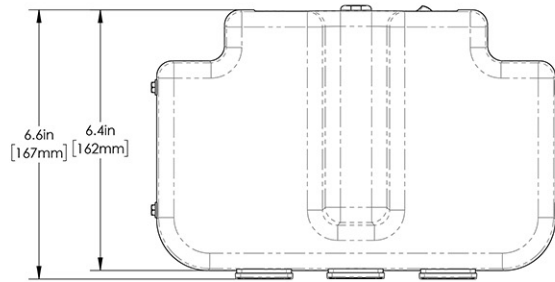

Last Updated:
03/03/2025

	Unit			Shipping				
	Height	Width	Depth	Height	Width	Depth	Weight	Volume
English	3.1 in.	10.0 in.	6.7 in.	9.0 in.	3.9 in.	15.6 in.	0.100 lbs	0.315 ft ³
Metric	7.9 cm	25.4 cm	17.0 cm	22.9 cm	9.8 cm	39.7 cm	0.045 kgs	0.009 m ³