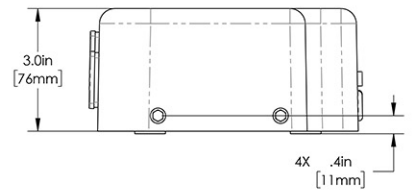

Last Updated:
03/03/2025

	Unit			Shipping				
	Height	Width	Depth	Height	Width	Depth	Weight	Volume
English	3.1 in.	10.0 in.	6.7 in.	9.0 in.	3.9 in.	15.6 in.	0.100 lbs	0.315 ft ³
Metric	7.9 cm	25.4 cm	17.0 cm	22.9 cm	9.8 cm	39.7 cm	0.045 kgs	0.009 m ³