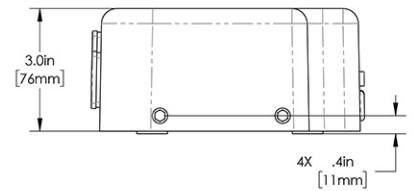

Last Updated:
09/21/2023

	Unit			Shipping				
	Height	Width	Depth	Height	Width	Depth	Weight	Volume
English	3.1 in.	10.0 in.	6.7 in.	9.0 in.	3.9 in.	15.6 in.	0.100 lbs	0.315 ft ³
Metric	7.9 cm	25.4 cm	17.0 cm	22.9 cm	9.8 cm	39.7 cm	0.045 kgs	0.009 m ³