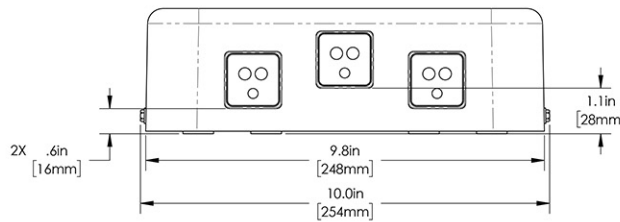

Last Updated:
09/21/2023

	Unit			Shipping				
	Height	Width	Depth	Height	Width	Depth	Weight	Volume
English	3.1 in.	10.0 in.	6.7 in.	9.0 in.	3.9 in.	15.6 in.	0.100 lbs	0.315 ft ³
Metric	7.9 cm	25.4 cm	17.0 cm	22.9 cm	9.8 cm	39.7 cm	0.045 kgs	0.009 m ³