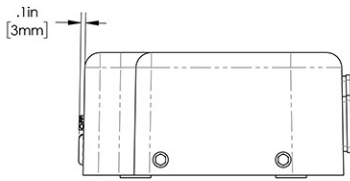

Last Updated:
09/21/2023

	Unit			Shipping				
	Height	Width	Depth	Height	Width	Depth	Weight	Volume
English	3.1 in.	10.0 in.	6.7 in.	9.0 in.	3.9 in.	15.6 in.	0.100 lbs	0.315 ft ³
Metric	7.9 cm	25.4 cm	17.0 cm	22.9 cm	9.8 cm	39.7 cm	0.045 kgs	0.009 m ³