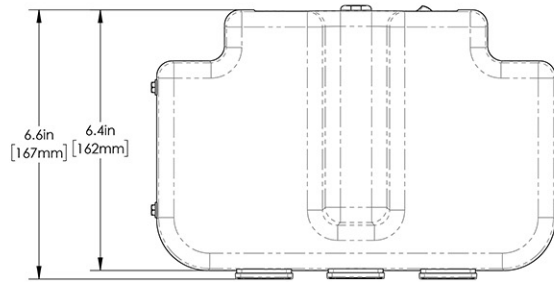

Last Updated:
09/21/2023

	Unit			Shipping				
	Height	Width	Depth	Height	Width	Depth	Weight	Volume
English	3.1 in.	10.0 in.	6.7 in.	9.0 in.	3.9 in.	15.6 in.	0.100 lbs	0.315 ft ³
Metric	7.9 cm	25.4 cm	17.0 cm	22.9 cm	9.8 cm	39.7 cm	0.045 kgs	0.009 m ³