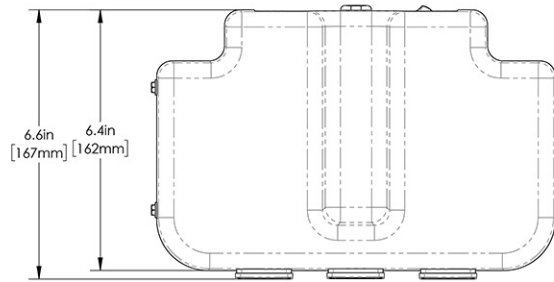

Last Updated:
05/09/2023

	Unit			Shipping				
	Height	Width	Depth	Height	Width	Depth	Weight	Volume
English	3.1 in.	10.0 in.	6.7 in.	9.0 in.	3.9 in.	15.6 in.	0.100 lbs	0.315 ft ³
Metric	7.9 cm	25.4 cm	17.0 cm	22.9 cm	9.8 cm	39.7 cm	0.045 kgs	0.009 m ³