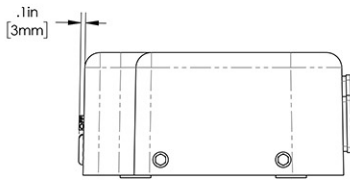

Last Updated:
05/09/2023

	Unit			Shipping				
	Height	Width	Depth	Height	Width	Depth	Weight	Volume
English	3.1 in.	10.0 in.	6.7 in.	9.0 in.	3.9 in.	15.6 in.	0.100 lbs	0.315 ft ³
Metric	7.9 cm	25.4 cm	17.0 cm	22.9 cm	9.8 cm	39.7 cm	0.045 kgs	0.009 m ³