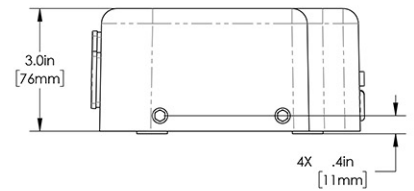

Last Updated:
05/09/2023

	Unit			Shipping				
	Height	Width	Depth	Height	Width	Depth	Weight	Volume
English	3.1 in.	10.0 in.	6.7 in.	9.0 in.	3.9 in.	15.6 in.	0.100 lbs	0.315 ft ³
Metric	7.9 cm	25.4 cm	17.0 cm	22.9 cm	9.8 cm	39.7 cm	0.045 kgs	0.009 m ³