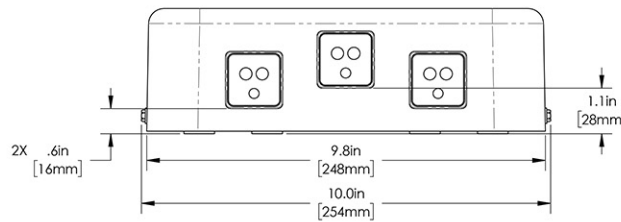

Last Updated:
05/09/2023

	Unit			Shipping				
	Height	Width	Depth	Height	Width	Depth	Weight	Volume
English	3.1 in.	10.0 in.	6.7 in.	9.0 in.	3.9 in.	15.6 in.	0.100 lbs	0.315 ft ³
Metric	7.9 cm	25.4 cm	17.0 cm	22.9 cm	9.8 cm	39.7 cm	0.045 kgs	0.009 m ³