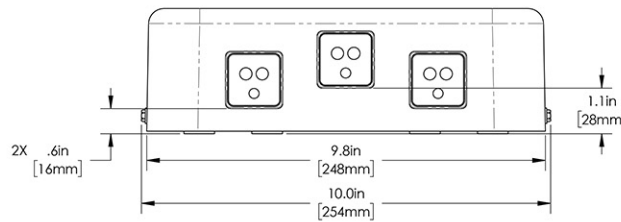

Last Updated:
05/04/2021

	Unit			Shipping				
	Height	Width	Depth	Height	Width	Depth	Weight	Volume
English	3.1 in.	10.0 in.	6.7 in.	9.0 in.	3.9 in.	15.6 in.	0.100 lbs	0.315 ft ³
Metric	7.9 cm	25.4 cm	17.0 cm	22.9 cm	9.8 cm	39.7 cm	0.045 kgs	0.009 m ³