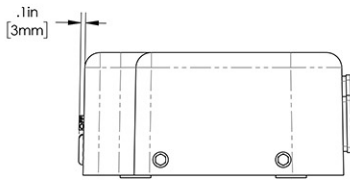

Last Updated:
05/04/2021

	Unit			Shipping				
	Height	Width	Depth	Height	Width	Depth	Weight	Volume
English	3.1 in.	10.0 in.	6.7 in.	9.0 in.	3.9 in.	15.6 in.	0.100 lbs	0.315 ft ³
Metric	7.9 cm	25.4 cm	17.0 cm	22.9 cm	9.8 cm	39.7 cm	0.045 kgs	0.009 m ³