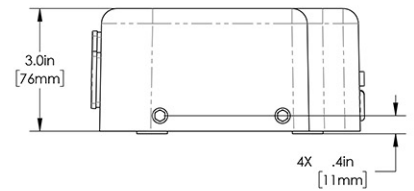

Last Updated:
05/04/2021

	Unit			Shipping				
	Height	Width	Depth	Height	Width	Depth	Weight	Volume
English	3.1 in.	10.0 in.	6.7 in.	9.0 in.	3.9 in.	15.6 in.	0.100 lbs	0.315 ft ³
Metric	7.9 cm	25.4 cm	17.0 cm	22.9 cm	9.8 cm	39.7 cm	0.045 kgs	0.009 m ³