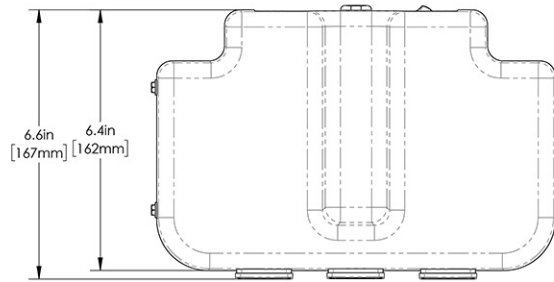

Last Updated:
05/04/2021

	Unit			Shipping				
	Height	Width	Depth	Height	Width	Depth	Weight	Volume
English	3.1 in.	10.0 in.	6.7 in.	9.0 in.	3.9 in.	15.6 in.	0.100 lbs	0.315 ft ³
Metric	7.9 cm	25.4 cm	17.0 cm	22.9 cm	9.8 cm	39.7 cm	0.045 kgs	0.009 m ³