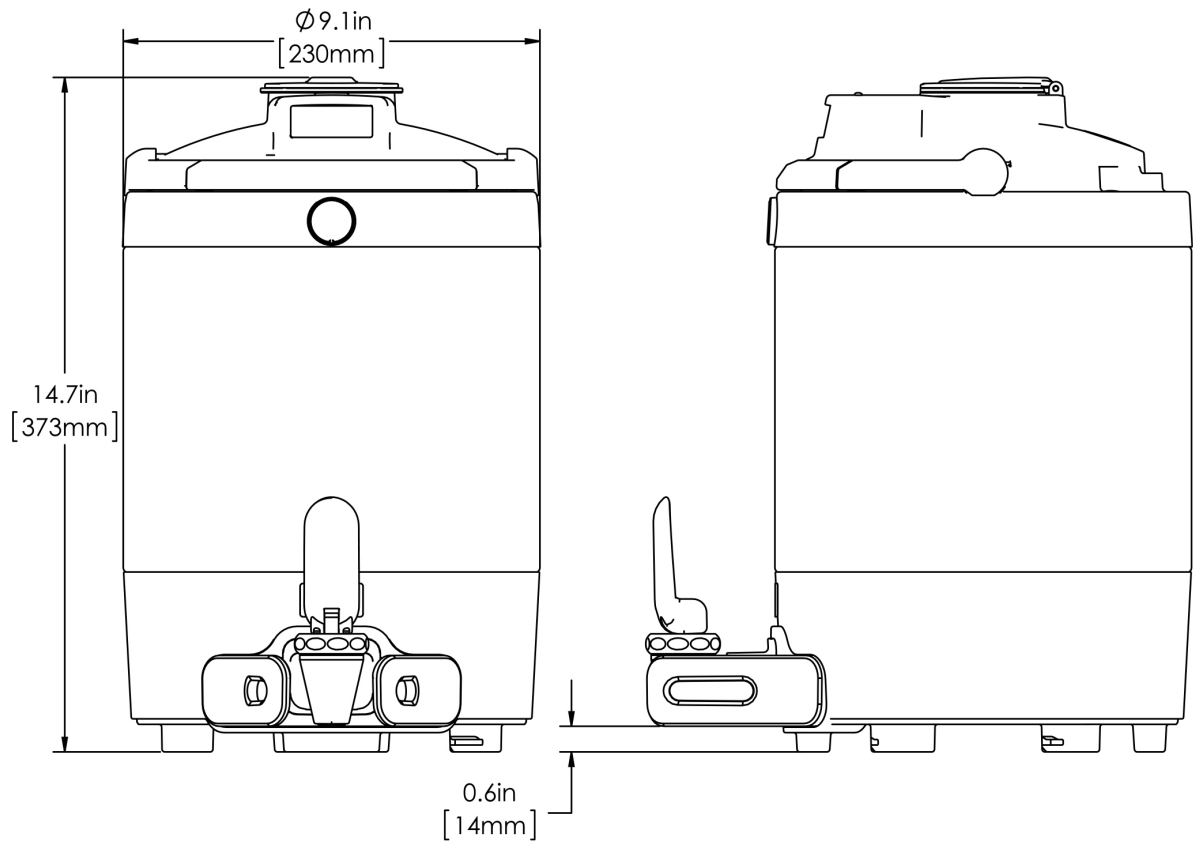

1.5Gal(5.7L) TF Srvr no Base, DSG GEN3

Height: 14.7" Width: 9.1" Depth: 11.9"
(37.3cm) (23.1cm) (30.2cm)

- Digital sight gauge operates on four easily replaceable AAA batteries with an average 1-year lifespan. Display shows low battery symbol when replacement is needed
- Unique lid design allows the display to be forward or rear facing
- Volume indicator displays how much coffee is left inside the server
- Four-hour digital count-up timer
- Vacuum insulated to keep coffee hot for hours
- Brew-through design with flip lid cover
- Soft-grip bail handle for easy transportation
- Sturdy aluminum faucet guard keeps faucet area clean and protected
- Fast flow faucet
- Ideal for use with Twin or Single Infusion Series Brewers

Agency:

Specifications

Product #: 42750.0250

Lid Color: Black

Handle: Bail Handle

Liner: Stainless Steel

Dispense: Lever Action

Additional Features

Last Updated:
05/04/2021

	Unit			Shipping				
	Height	Width	Depth	Height	Width	Depth	Weight	Volume
English	14.7 in.	9.1 in.	11.9 in.	16.6 in.	11.9 in.	15.3 in.	10.750 lbs	1.752 ft ³
Metric	37.3 cm	23.1 cm	30.2 cm	42.2 cm	30.3 cm	38.7 cm	4.876 kgs	0.050 m ³