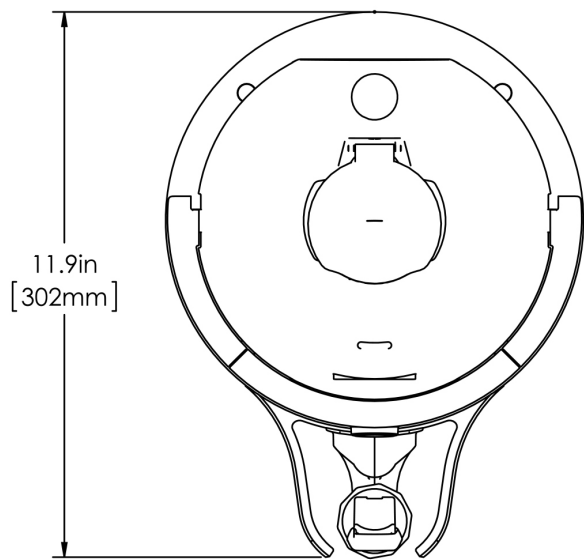

1.5Gal(5.7L) TF Srvr no Base, DSG GEN3

Height: 14.7" Width: 9.1" Depth: 11.9"
(37.3cm) (23.1cm) (30.2cm)

- Digital sight gauge operates on four easily replaceable AAA batteries with an average 1-year lifespan. Display shows low battery symbol when replacement is needed
- Unique lid design allows the display to be forward or rear facing
- Volume indicator displays how much coffee is left inside the server
- Four-hour digital count-up timer
- Vacuum insulated to keep coffee hot for hours
- Brew-through design with flip lid cover
- Soft-grip bail handle for easy transportation
- Sturdy aluminum faucet guard keeps faucet area clean and protected
- Fast flow faucet
- Ideal for use with Twin or Single Infusion Series Brewers

Agency:

Specifications

Product #: 42750.0250

Lid Color: Black

Handle: Bail Handle

Liner: Stainless Steel

Dispense: Lever Action

Additional Features

Holding Capacity

English	Metric
192 oz.	5.7 L

BUNN® reserves the right to change specifications and product design without notice. Such revisions do not entitle the buyer to corresponding changes, improvements, additions or replacements for previously purchased equipment. For most current specifications and other info visit bunn.com.

Last Updated:
05/04/2021

	Unit			Shipping				
	Height	Width	Depth	Height	Width	Depth	Weight	Volume
English	14.7 in.	9.1 in.	11.9 in.	16.6 in.	11.9 in.	15.3 in.	10.750 lbs	1.752 ft ³
Metric	37.3 cm	23.1 cm	30.2 cm	42.2 cm	30.3 cm	38.7 cm	4.876 kgs	0.050 m ³