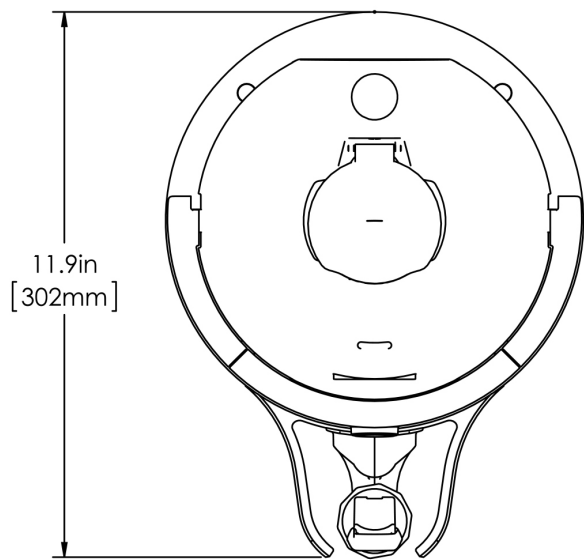

# 1.5Gal(5.7L) TF Srvr no Base, DSG GEN3

Height: 14.7" Width: 9.1" Depth: 11.9"  
(37.3cm) (23.1cm) (30.2cm)

- Digital sight gauge operates on four easily replaceable AAA batteries with an average 1-year lifespan. Display shows low battery symbol when replacement is needed
- Unique lid design allows the display to be forward or rear facing
- Volume indicator displays how much coffee is left inside the server
- Four-hour digital count-up timer
- Vacuum insulated to keep coffee hot for hours
- Brew-through design with flip lid cover
- Soft-grip bail handle for easy transportation
- Sturdy aluminum faucet guard keeps faucet area clean and protected
- Fast flow faucet
- Ideal for use with Twin or Single Infusion Series Brewers

## Holding Capacity

English	Metric
192 oz.	5.7 L

BUNN® reserves the right to change specifications and product design without notice. Such revisions do not entitle the buyer to corresponding changes, improvements, additions or replacements for previously purchased equipment. For most current specifications and other info visit [bunn.com](http://bunn.com).

Last Updated:  
04/08/2021

	Unit			Shipping				
	Height	Width	Depth	Height	Width	Depth	Weight	Volume
English	14.7 in.	9.1 in.	11.9 in.	16.6 in.	11.9 in.	15.3 in.	10.750 lbs	1.752 ft <sup>3</sup>
Metric	37.3 cm	23.1 cm	30.2 cm	42.2 cm	30.3 cm	38.7 cm	4.876 kgs	0.050 m <sup>3</sup>