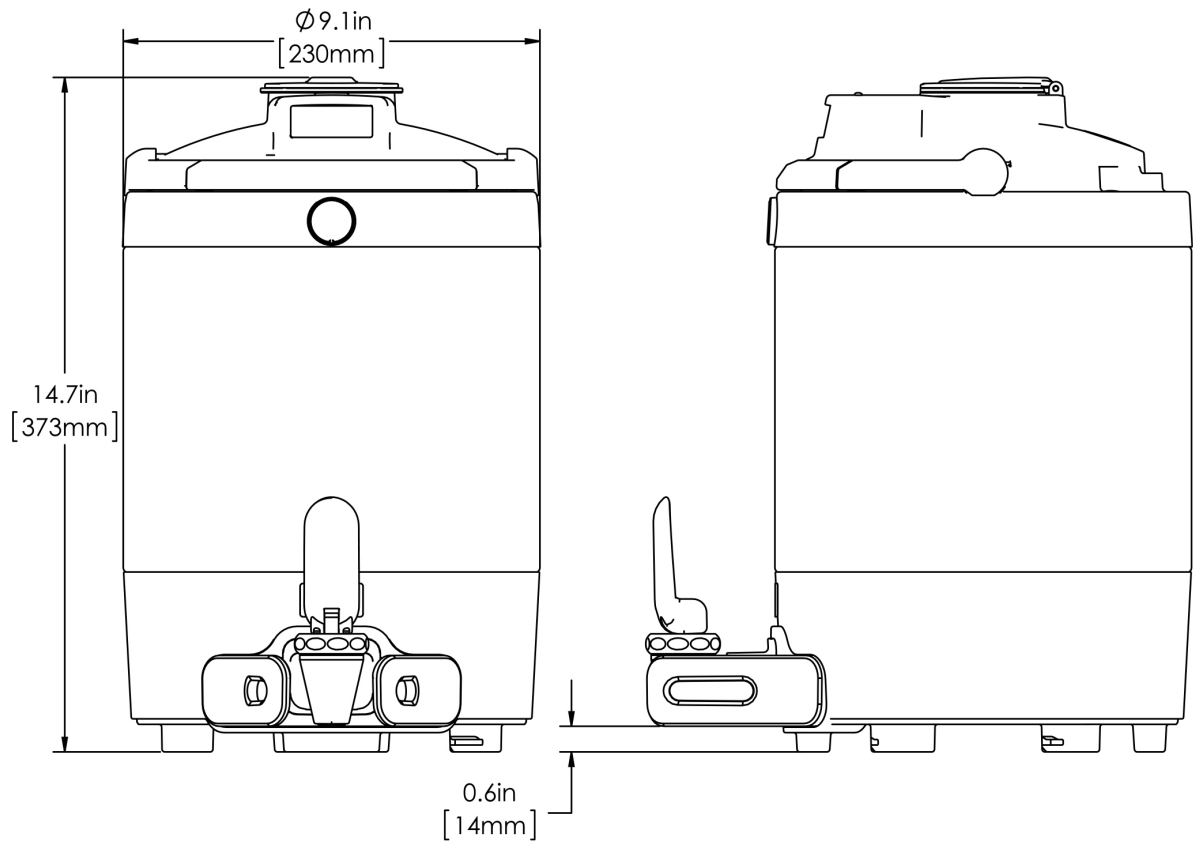

# 1.5Gal(5.7L) TF Srvr no Base, DSG GEN3

Height: 14.7" Width: 9.1" Depth: 11.9"  
(37.3cm) (23.1cm) (30.2cm)

- Digital sight gauge operates on four easily replaceable AAA batteries with an average 1-year lifespan. Display shows low battery symbol when replacement is needed
- Unique lid design allows the display to be forward or rear facing
- Volume indicator displays how much coffee is left inside the server
- Four-hour digital count-up timer
- Vacuum insulated to keep coffee hot for hours
- Brew-through design with flip lid cover
- Soft-grip bail handle for easy transportation
- Sturdy aluminum faucet guard keeps faucet area clean and protected
- Fast flow faucet
- Ideal for use with Twin or Single Infusion Series Brewers

Last Updated:  
04/08/2021

	Unit			Shipping				
	Height	Width	Depth	Height	Width	Depth	Weight	Volume
English	14.7 in.	9.1 in.	11.9 in.	16.6 in.	11.9 in.	15.3 in.	10.750 lbs	1.752 ft <sup>3</sup>
Metric	37.3 cm	23.1 cm	30.2 cm	42.2 cm	30.3 cm	38.7 cm	4.876 kgs	0.050 m <sup>3</sup>