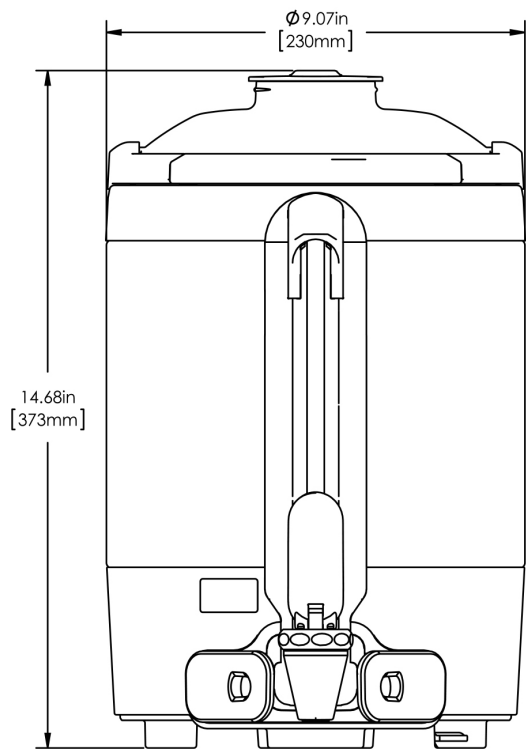

1.5Gal(5.7L) TF Srvr no Base, MSG GEN3

Height: 14.7" Width: 9.1" Depth: 11.9"
(37.3cm) (23.1cm) (30.2cm)

- Vacuum insulated to keep coffee hot for hours
- Brew-through design with flip lid cover
- Soft-grip bail handle for easy transportation
- Integrated sight gauge assembly allows for easy cleaning
- Sturdy aluminum faucet guard keeps faucet area clean and protected
- Fast flow faucet
- Ideal for use with Twin or Single Infusion Series Brewers

Last Updated:
08/19/2024

	Unit			Shipping				
	Height	Width	Depth	Height	Width	Depth	Weight	Volume
English	14.7 in.	9.1 in.	11.9 in.	16.6 in.	11.9 in.	15.3 in.	10.050 lbs	1.752 ft ³
Metric	37.3 cm	23.1 cm	30.2 cm	42.2 cm	30.3 cm	38.7 cm	4.559 kgs	0.050 m ³