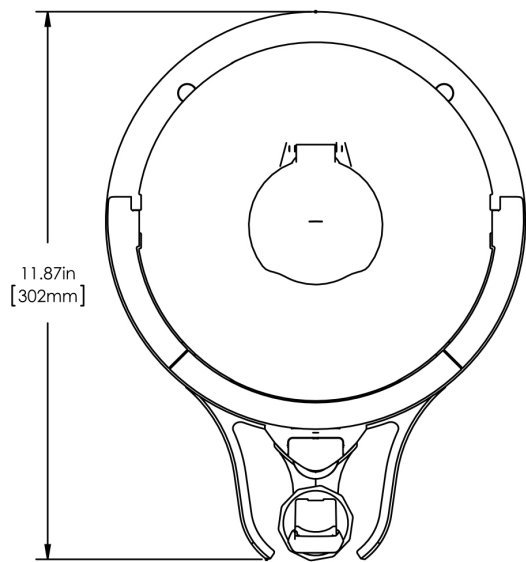

1.5Gal(5.7L) TF Srvr no Base, MSG GEN3

Height: 14.7" Width: 9.1" Depth: 11.9"
(37.3cm) (23.1cm) (30.2cm)

- Vacuum insulated to keep coffee hot for hours
- Brew-through design with flip lid cover
- Soft-grip bail handle for easy transportation
- Integrated sight gauge assembly allows for easy cleaning
- Sturdy aluminum faucet guard keeps faucet area clean and protected
- Fast flow faucet
- Ideal for use with Twin or Single Infusion Series Brewers

Holding Capacity

English	Metric
192 oz.	5.7 L

 **WARNING:**

BUNN® reserves the right to change specifications and product design without notice. Such revisions do not entitle the buyer to corresponding changes, improvements, additions or replacements for previously purchased equipment. For most current specifications and other info visit bunn.com.

Last Updated:
08/19/2024

	Unit			Shipping				
	Height	Width	Depth	Height	Width	Depth	Weight	Volume
English	14.7 in.	9.1 in.	11.9 in.	16.6 in.	11.9 in.	15.3 in.	10.050 lbs	1.752 ft ³
Metric	37.3 cm	23.1 cm	30.2 cm	42.2 cm	30.3 cm	38.7 cm	4.559 kgs	0.050 m ³