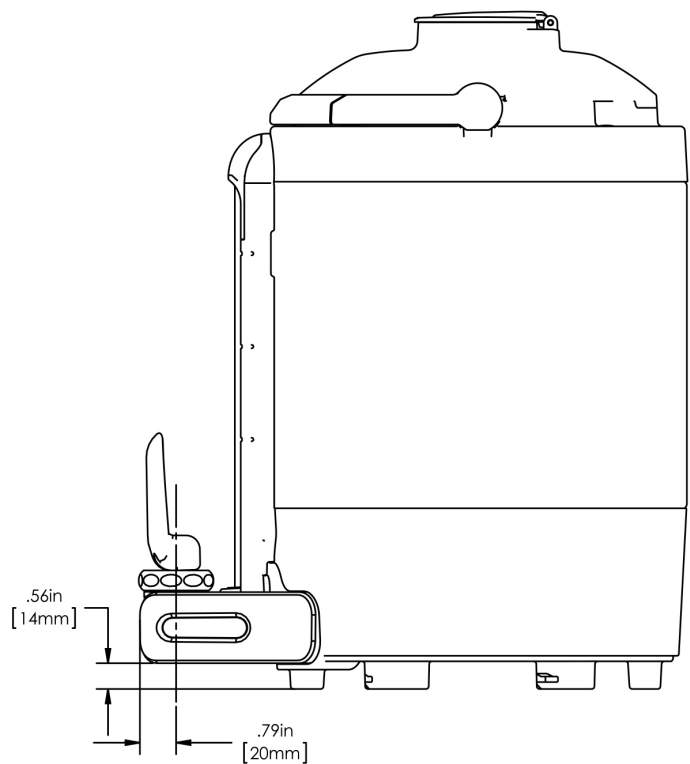

1.5Gal(5.7L) TF Srvr no Base, MSG GEN3

Height: 14.7" Width: 9.1" Depth: 11.9"
(37.3cm) (23.1cm) (30.2cm)

- Vacuum insulated to keep coffee hot for hours
- Brew-through design with flip lid cover
- Soft-grip bail handle for easy transportation
- Integrated sight gauge assembly allows for easy cleaning
- Sturdy aluminum faucet guard keeps faucet area clean and protected
- Fast flow faucet
- Ideal for use with Twin or Single Infusion Series Brewers

Last Updated:
08/19/2024

	Unit			Shipping				
	Height	Width	Depth	Height	Width	Depth	Weight	Volume
English	14.7 in.	9.1 in.	11.9 in.	16.6 in.	11.9 in.	15.3 in.	10.050 lbs	1.752 ft ³
Metric	37.3 cm	23.1 cm	30.2 cm	42.2 cm	30.3 cm	38.7 cm	4.559 kgs	0.050 m ³