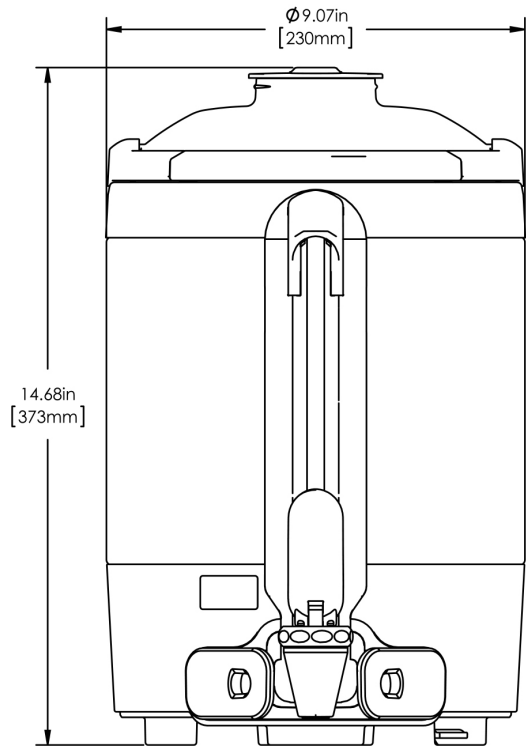

1.5Gal(5.7L) TF Srvr no Base, MSG GEN3

Height: 14.7" Width: 9.1" Depth: 11.9"
(37.3cm) (23.1cm) (30.2cm)

- Vacuum insulated to keep coffee hot for hours
- Brew-through design with flip lid cover
- Soft-grip bail handle for easy transportation
- Integrated sight gauge assembly allows for easy cleaning
- Sturdy aluminum faucet guard keeps faucet area clean and protected
- Fast flow faucet
- Ideal for use with Twin or Single Infusion Series Brewers

Last Updated:
03/30/2023

	Unit			Shipping				
	Height	Width	Depth	Height	Width	Depth	Weight	Volume
English	14.7 in.	9.1 in.	11.9 in.	16.6 in.	11.9 in.	15.3 in.	10.050 lbs	1.752 ft ³
Metric	37.3 cm	23.1 cm	30.2 cm	42.2 cm	30.3 cm	38.7 cm	4.559 kgs	0.050 m ³