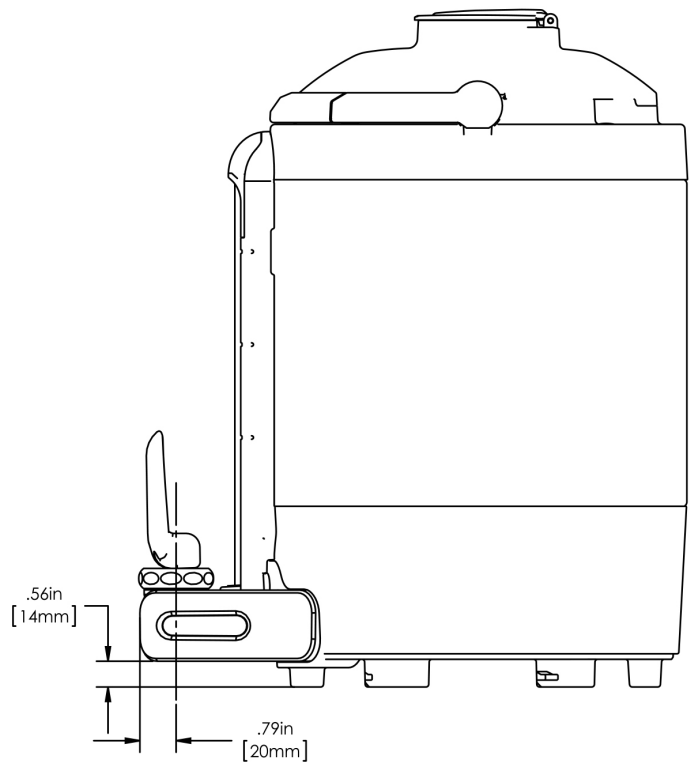

1.5Gal(5.7L) TF Srvr no Base, MSG GEN3

Height: 14.7" Width: 9.1" Depth: 11.9"
(37.3cm) (23.1cm) (30.2cm)

- Vacuum insulated to keep coffee hot for hours
- Brew-through design with flip lid cover
- Soft-grip bail handle for easy transportation
- Integrated sight gauge assembly allows for easy cleaning
- Sturdy aluminum faucet guard keeps faucet area clean and protected
- Fast flow faucet
- Ideal for use with Twin or Single Infusion Series Brewers

Last Updated:
03/30/2023

	Unit			Shipping				
	Height	Width	Depth	Height	Width	Depth	Weight	Volume
English	14.7 in.	9.1 in.	11.9 in.	16.6 in.	11.9 in.	15.3 in.	10.050 lbs	1.752 ft ³
Metric	37.3 cm	23.1 cm	30.2 cm	42.2 cm	30.3 cm	38.7 cm	4.559 kgs	0.050 m ³