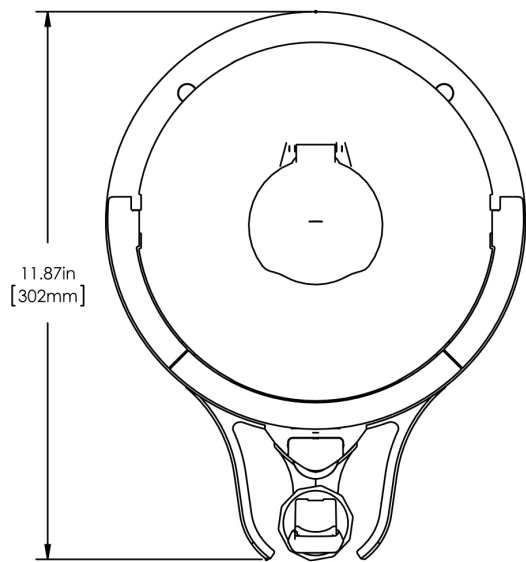

1.5Gal(5.7L) TF Srvr no Base, MSG GEN3

Height: 14.7" Width: 9.1" Depth: 11.9"
(37.3cm) (23.1cm) (30.2cm)

- Vacuum insulated to keep coffee hot for hours
- Brew-through design with flip lid cover
- Soft-grip bail handle for easy transportation
- Integrated sight gauge assembly allows for easy cleaning
- Sturdy aluminum faucet guard keeps faucet area clean and protected
- Fast flow faucet
- Ideal for use with Twin or Single Infusion Series Brewers

Holding Capacity

English	Metric
192 oz.	5.7 L

 **WARNING:**

BUNN® reserves the right to change specifications and product design without notice. Such revisions do not entitle the buyer to corresponding changes, improvements, additions or replacements for previously purchased equipment. For most current specifications and other info visit bunn.com.

Last Updated:
03/30/2023

	Unit			Shipping				
	Height	Width	Depth	Height	Width	Depth	Weight	Volume
English	14.7 in.	9.1 in.	11.9 in.	16.6 in.	11.9 in.	15.3 in.	10.050 lbs	1.752 ft ³
Metric	37.3 cm	23.1 cm	30.2 cm	42.2 cm	30.3 cm	38.7 cm	4.559 kgs	0.050 m ³