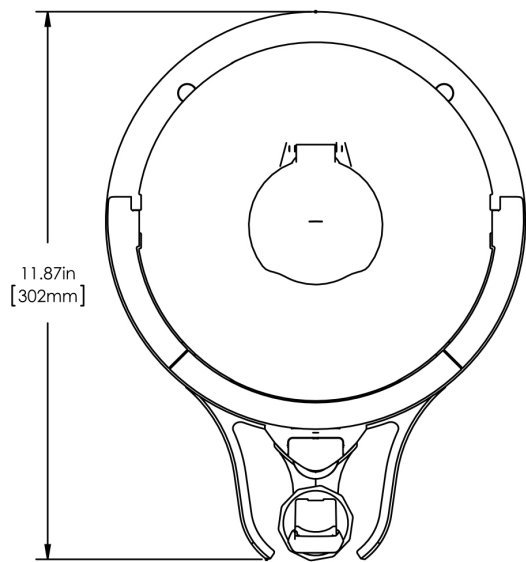

1.5Gal(5.7L) TF Srvr no Base, MSG GEN3

Height: 14.7" Width: 9.1" Depth: 11.9"
(37.3cm) (23.1cm) (30.2cm)

- Vacuum insulated to keep coffee hot for hours
- Brew-through design with flip lid cover
- Soft-grip bail handle for easy transportation
- Integrated sight gauge assembly allows for easy cleaning
- Sturdy aluminum faucet guard keeps faucet area clean and protected
- Fast flow faucet
- Ideal for use with Twin or Single Infusion Series Brewers

Holding Capacity

English	Metric
192 oz.	5.7 L

 **WARNING:**

BUNN® reserves the right to change specifications and product design without notice. Such revisions do not entitle the buyer to corresponding changes, improvements, additions or replacements for previously purchased equipment. For most current specifications and other info visit bunn.com.

Last Updated:
08/03/2022

	Unit			Shipping				
	Height	Width	Depth	Height	Width	Depth	Weight	Volume
English	14.7 in.	9.1 in.	11.9 in.	16.6 in.	11.9 in.	15.3 in.	10.050 lbs	1.752 ft ³
Metric	37.3 cm	23.1 cm	30.2 cm	42.2 cm	30.3 cm	38.7 cm	4.559 kgs	0.050 m ³