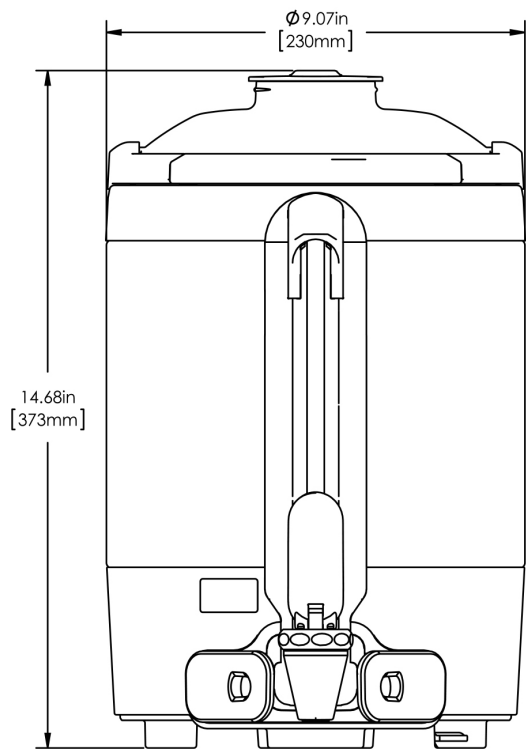

1.5Gal(5.7L) TF Srvr no Base, MSG GEN3

Height: 14.7" Width: 9.1" Depth: 11.9"
(37.3cm) (23.1cm) (30.2cm)

- Vacuum insulated to keep coffee hot for hours
- Brew-through design with flip lid cover
- Soft-grip bail handle for easy transportation
- Integrated sight gauge assembly allows for easy cleaning
- Sturdy aluminum faucet guard keeps faucet area clean and protected
- Fast flow faucet
- Ideal for use with Twin or Single Infusion Series Brewers

Last Updated:
08/03/2022

	Unit			Shipping				
	Height	Width	Depth	Height	Width	Depth	Weight	Volume
English	14.7 in.	9.1 in.	11.9 in.	16.6 in.	11.9 in.	15.3 in.	10.050 lbs	1.752 ft ³
Metric	37.3 cm	23.1 cm	30.2 cm	42.2 cm	30.3 cm	38.7 cm	4.559 kgs	0.050 m ³