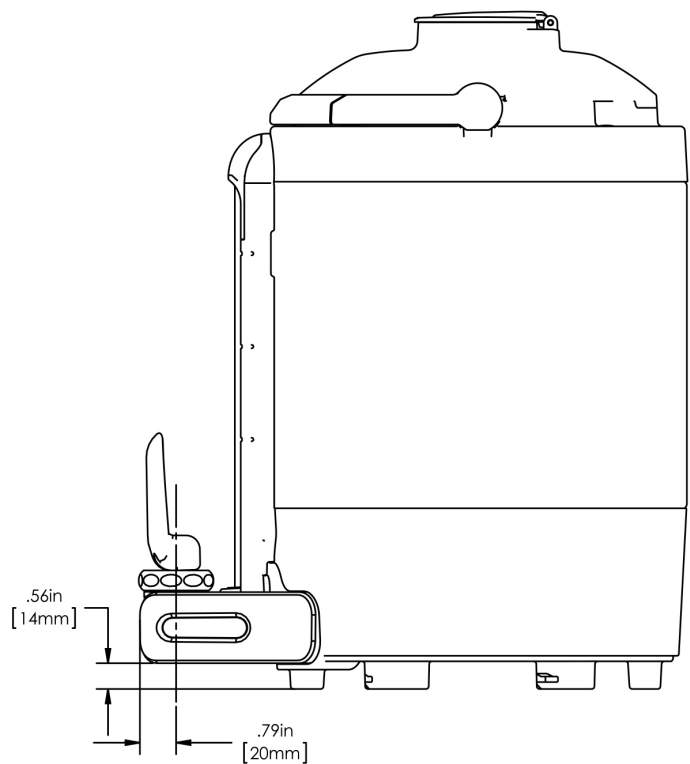

1.5Gal(5.7L) TF Srvr no Base, MSG GEN3

Height: 14.7" Width: 9.1" Depth: 11.9"
(37.3cm) (23.1cm) (30.2cm)

- Vacuum insulated to keep coffee hot for hours
- Brew-through design with flip lid cover
- Soft-grip bail handle for easy transportation
- Integrated sight gauge assembly allows for easy cleaning
- Sturdy aluminum faucet guard keeps faucet area clean and protected
- Fast flow faucet
- Ideal for use with Twin or Single Infusion Series Brewers

Last Updated:
08/03/2022

	Unit			Shipping				
	Height	Width	Depth	Height	Width	Depth	Weight	Volume
English	14.7 in.	9.1 in.	11.9 in.	16.6 in.	11.9 in.	15.3 in.	10.050 lbs	1.752 ft ³
Metric	37.3 cm	23.1 cm	30.2 cm	42.2 cm	30.3 cm	38.7 cm	4.559 kgs	0.050 m ³