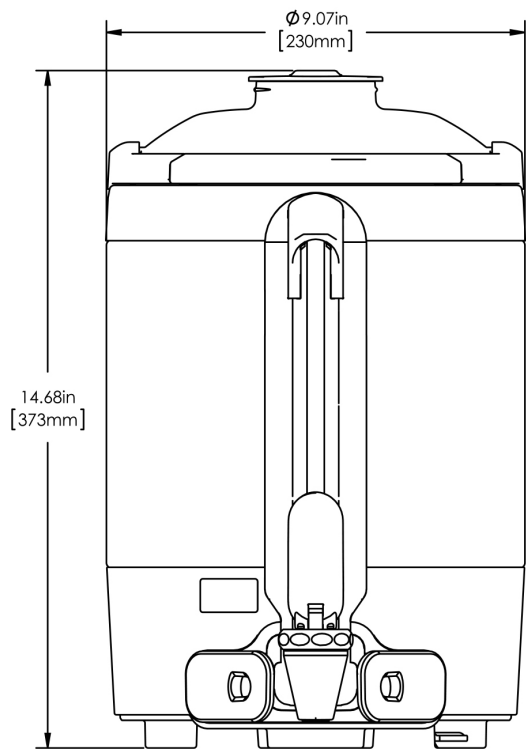

1.5Gal(5.7L) TF Srvr no Base, MSG GEN3

Height: 14.7" Width: 9.1" Depth: 11.9"
(37.3cm) (23.1cm) (30.2cm)

- Vacuum insulated to keep coffee hot for hours
- Brew-through design with flip lid cover
- Soft-grip bail handle for easy transportation
- Integrated sight gauge assembly allows for easy cleaning
- Sturdy aluminum faucet guard keeps faucet area clean and protected
- Fast flow faucet
- Ideal for use with Twin or Single Infusion Series Brewers

Last Updated:
04/29/2022

	Unit			Shipping				
	Height	Width	Depth	Height	Width	Depth	Weight	Volume
English	14.7 in.	9.1 in.	11.9 in.	16.6 in.	11.9 in.	15.3 in.	10.050 lbs	1.752 ft ³
Metric	37.3 cm	23.1 cm	30.2 cm	42.2 cm	30.3 cm	38.7 cm	4.559 kgs	0.050 m ³