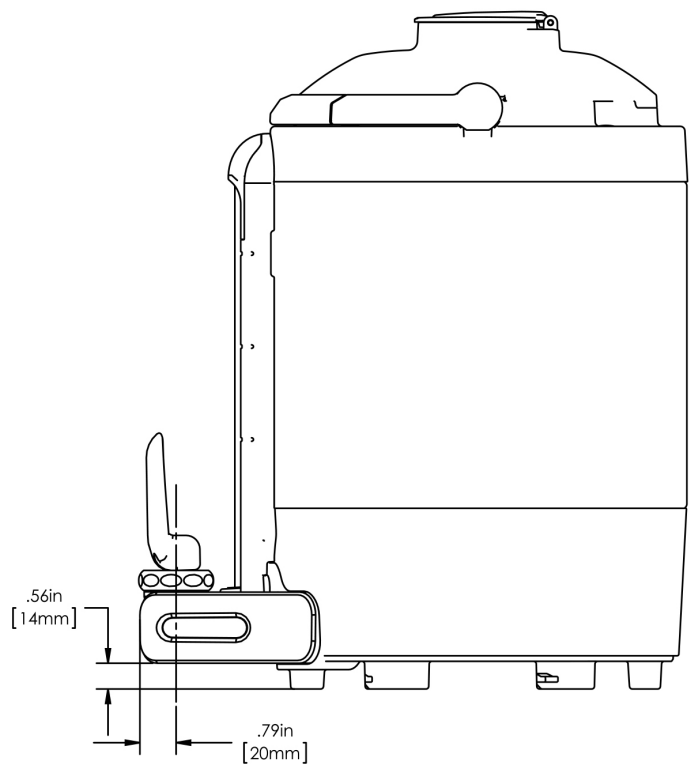

1.5Gal(5.7L) TF Srvr no Base, MSG GEN3

Height: 14.7" Width: 9.1" Depth: 11.9"
(37.3cm) (23.1cm) (30.2cm)

- Vacuum insulated to keep coffee hot for hours
- Brew-through design with flip lid cover
- Soft-grip bail handle for easy transportation
- Integrated sight gauge assembly allows for easy cleaning
- Sturdy aluminum faucet guard keeps faucet area clean and protected
- Fast flow faucet
- Ideal for use with Twin or Single Infusion Series Brewers

Last Updated:
04/29/2022

	Unit			Shipping				
	Height	Width	Depth	Height	Width	Depth	Weight	Volume
English	14.7 in.	9.1 in.	11.9 in.	16.6 in.	11.9 in.	15.3 in.	10.050 lbs	1.752 ft ³
Metric	37.3 cm	23.1 cm	30.2 cm	42.2 cm	30.3 cm	38.7 cm	4.559 kgs	0.050 m ³