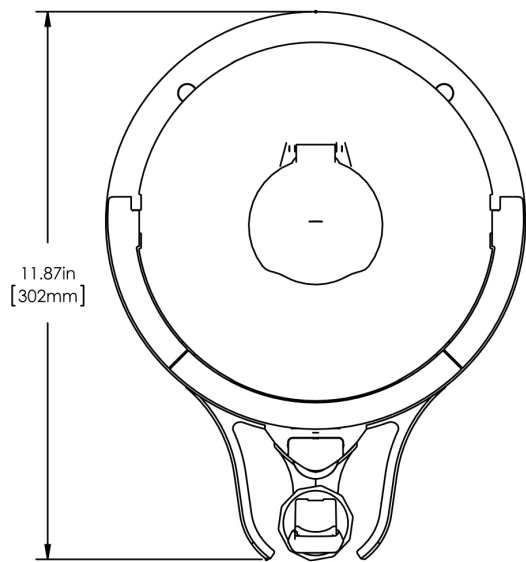

1.5Gal(5.7L) TF Srvr no Base, MSG GEN3

Height: 14.7" Width: 9.1" Depth: 11.9"
(37.3cm) (23.1cm) (30.2cm)

- Vacuum insulated to keep coffee hot for hours
- Brew-through design with flip lid cover
- Soft-grip bail handle for easy transportation
- Integrated sight gauge assembly allows for easy cleaning
- Sturdy aluminum faucet guard keeps faucet area clean and protected
- Fast flow faucet
- Ideal for use with Twin or Single Infusion Series Brewers

Holding Capacity

English	Metric
192 oz.	5.7 L

 **WARNING:**

BUNN® reserves the right to change specifications and product design without notice. Such revisions do not entitle the buyer to corresponding changes, improvements, additions or replacements for previously purchased equipment. For most current specifications and other info visit bunn.com.

Last Updated:
04/29/2022

	Unit			Shipping				
	Height	Width	Depth	Height	Width	Depth	Weight	Volume
English	14.7 in.	9.1 in.	11.9 in.	16.6 in.	11.9 in.	15.3 in.	10.050 lbs	1.752 ft ³
Metric	37.3 cm	23.1 cm	30.2 cm	42.2 cm	30.3 cm	38.7 cm	4.559 kgs	0.050 m ³