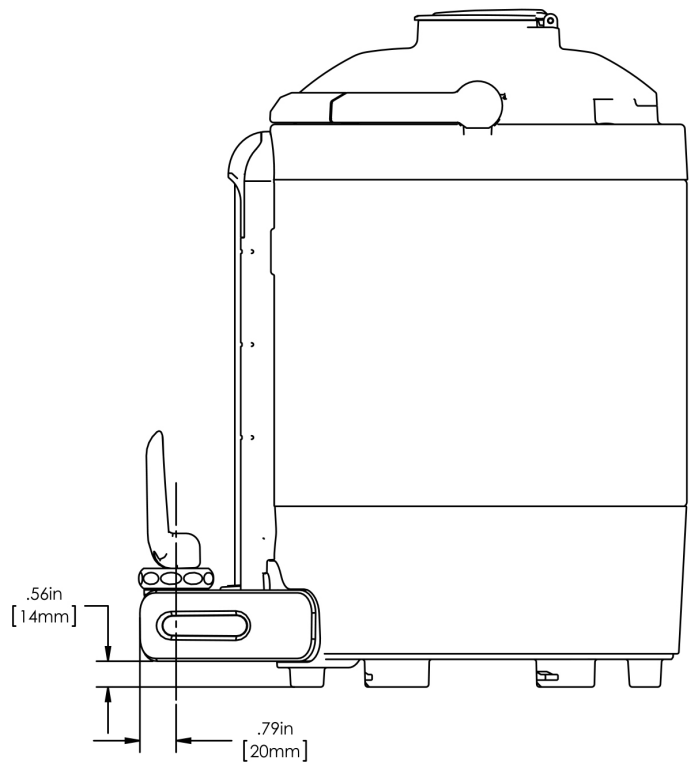

1.5Gal(5.7L) TF Srvr no Base, MSG GEN3

Height: 14.7" Width: 9.1" Depth: 11.9"
(37.3cm) (23.1cm) (30.2cm)

- Vacuum insulated to keep coffee hot for hours
- Brew-through design with flip lid cover
- Soft-grip bail handle for easy transportation
- Integrated sight gauge assembly allows for easy cleaning
- Sturdy aluminum faucet guard keeps faucet area clean and protected
- Fast flow faucet
- Ideal for use with Twin or Single Infusion Series Brewers

Last Updated:
01/26/2022

	Unit			Shipping				
	Height	Width	Depth	Height	Width	Depth	Weight	Volume
English	14.7 in.	9.1 in.	11.9 in.	16.6 in.	11.9 in.	15.3 in.	10.050 lbs	1.752 ft ³
Metric	37.3 cm	23.1 cm	30.2 cm	42.2 cm	30.3 cm	38.7 cm	4.559 kgs	0.050 m ³