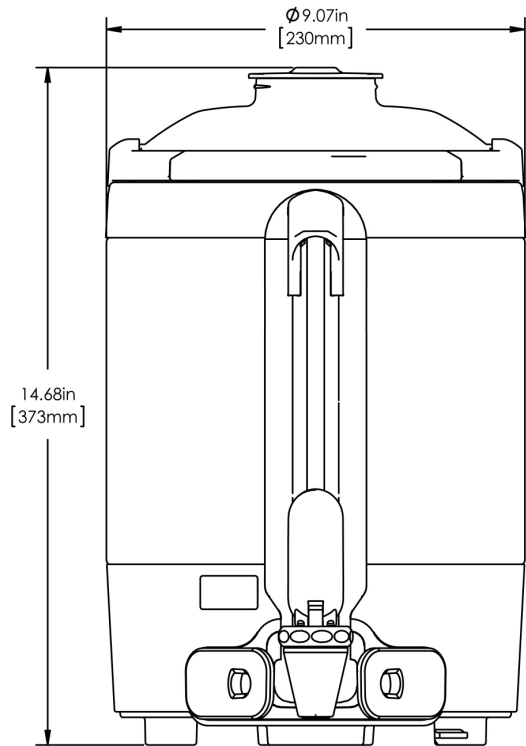

1.5Gal(5.7L) TF Srvr no Base, MSG GEN3

Height: 14.7" Width: 9.1" Depth: 11.9"
(37.3cm) (23.1cm) (30.2cm)

- Vacuum insulated to keep coffee hot for hours
- Brew-through design with flip lid cover
- Soft-grip bail handle for easy transportation
- Integrated sight gauge assembly allows for easy cleaning
- Sturdy aluminum faucet guard keeps faucet area clean and protected
- Fast flow faucet
- Ideal for use with Twin or Single Infusion Series Brewers

Last Updated:
01/26/2022

	Unit			Shipping				
	Height	Width	Depth	Height	Width	Depth	Weight	Volume
English	14.7 in.	9.1 in.	11.9 in.	16.6 in.	11.9 in.	15.3 in.	10.050 lbs	1.752 ft ³
Metric	37.3 cm	23.1 cm	30.2 cm	42.2 cm	30.3 cm	38.7 cm	4.559 kgs	0.050 m ³