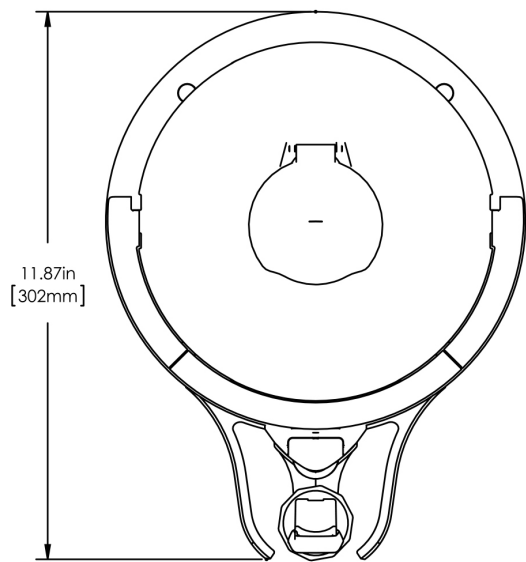

1.5Gal(5.7L) TF Srvr no Base, MSG GEN3

Height: 14.7" Width: 9.1" Depth: 11.9"
(37.3cm) (23.1cm) (30.2cm)

- Vacuum insulated to keep coffee hot for hours
- Brew-through design with flip lid cover
- Soft-grip bail handle for easy transportation
- Integrated sight gauge assembly allows for easy cleaning
- Sturdy aluminum faucet guard keeps faucet area clean and protected
- Fast flow faucet
- Ideal for use with Twin or Single Infusion Series Brewers

Holding Capacity

English	Metric
192 oz.	5.7 L

 **WARNING:**

BUNN® reserves the right to change specifications and product design without notice. Such revisions do not entitle the buyer to corresponding changes, improvements, additions or replacements for previously purchased equipment. For most current specifications and other info visit bunn.com.

Last Updated:
01/26/2022

	Unit			Shipping				
	Height	Width	Depth	Height	Width	Depth	Weight	Volume
English	14.7 in.	9.1 in.	11.9 in.	16.6 in.	11.9 in.	15.3 in.	10.050 lbs	1.752 ft ³
Metric	37.3 cm	23.1 cm	30.2 cm	42.2 cm	30.3 cm	38.7 cm	4.559 kgs	0.050 m ³