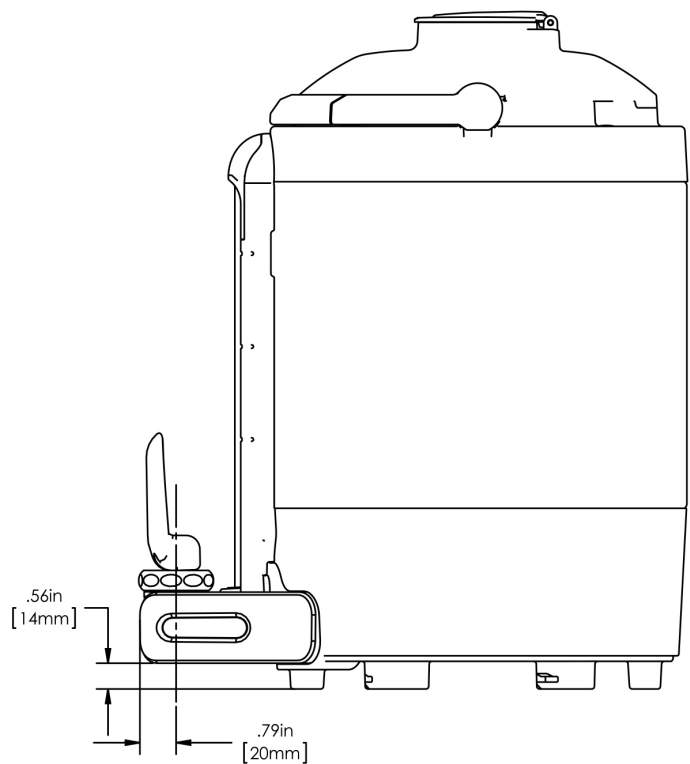

1.5Gal(5.7L) TF Srvr no Base, MSG GEN3

Height: 14.7" Width: 9.1" Depth: 11.9"
(37.3cm) (23.1cm) (30.2cm)

- Vacuum insulated to keep coffee hot for hours
- Brew-through design with flip lid cover
- Soft-grip bail handle for easy transportation
- Integrated sight gauge assembly allows for easy cleaning
- Sturdy aluminum faucet guard keeps faucet area clean and protected
- Fast flow faucet
- Ideal for use with Twin or Single Infusion Series Brewers

Last Updated:
07/05/2021

	Unit			Shipping				
	Height	Width	Depth	Height	Width	Depth	Weight	Volume
English	14.7 in.	9.1 in.	11.9 in.	16.6 in.	11.9 in.	15.3 in.	10.050 lbs	1.752 ft ³
Metric	37.3 cm	23.1 cm	30.2 cm	42.2 cm	30.3 cm	38.7 cm	4.559 kgs	0.050 m ³