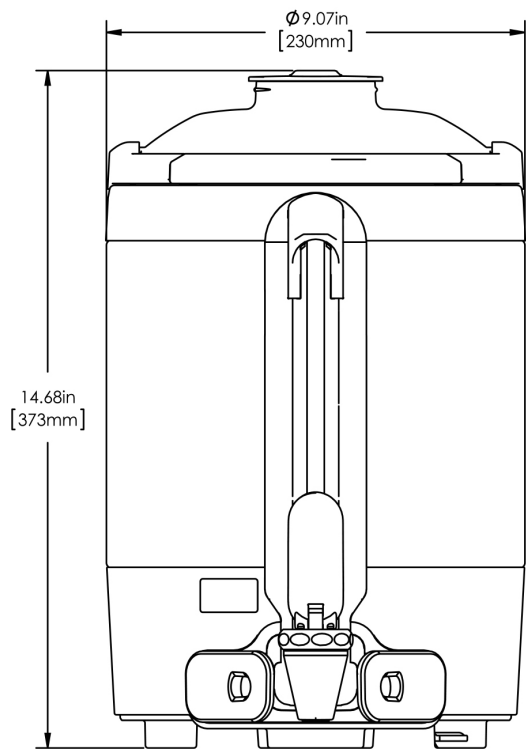

1.5Gal(5.7L) TF Srvr no Base, MSG GEN3

Height: 14.7" Width: 9.1" Depth: 11.9"
(37.3cm) (23.1cm) (30.2cm)

- Vacuum insulated to keep coffee hot for hours
- Brew-through design with flip lid cover
- Soft-grip bail handle for easy transportation
- Integrated sight gauge assembly allows for easy cleaning
- Sturdy aluminum faucet guard keeps faucet area clean and protected
- Fast flow faucet
- Ideal for use with Twin or Single Infusion Series Brewers

Last Updated:
07/05/2021

	Unit			Shipping				
	Height	Width	Depth	Height	Width	Depth	Weight	Volume
English	14.7 in.	9.1 in.	11.9 in.	16.6 in.	11.9 in.	15.3 in.	10.050 lbs	1.752 ft ³
Metric	37.3 cm	23.1 cm	30.2 cm	42.2 cm	30.3 cm	38.7 cm	4.559 kgs	0.050 m ³