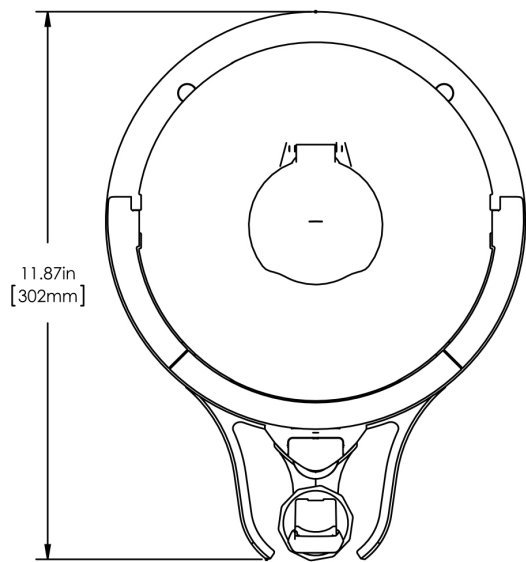

1.5Gal(5.7L) TF Srvr no Base, MSG GEN3

Height: 14.7" Width: 9.1" Depth: 11.9"
(37.3cm) (23.1cm) (30.2cm)

- Vacuum insulated to keep coffee hot for hours
- Brew-through design with flip lid cover
- Soft-grip bail handle for easy transportation
- Integrated sight gauge assembly allows for easy cleaning
- Sturdy aluminum faucet guard keeps faucet area clean and protected
- Fast flow faucet
- Ideal for use with Twin or Single Infusion Series Brewers

Holding Capacity

English	Metric
192 oz.	5.7 L

 **WARNING:**

BUNN® reserves the right to change specifications and product design without notice. Such revisions do not entitle the buyer to corresponding changes, improvements, additions or replacements for previously purchased equipment. For most current specifications and other info visit bunn.com.

Last Updated:
07/05/2021

	Unit			Shipping				
	Height	Width	Depth	Height	Width	Depth	Weight	Volume
English	14.7 in.	9.1 in.	11.9 in.	16.6 in.	11.9 in.	15.3 in.	10.050 lbs	1.752 ft ³
Metric	37.3 cm	23.1 cm	30.2 cm	42.2 cm	30.3 cm	38.7 cm	4.559 kgs	0.050 m ³