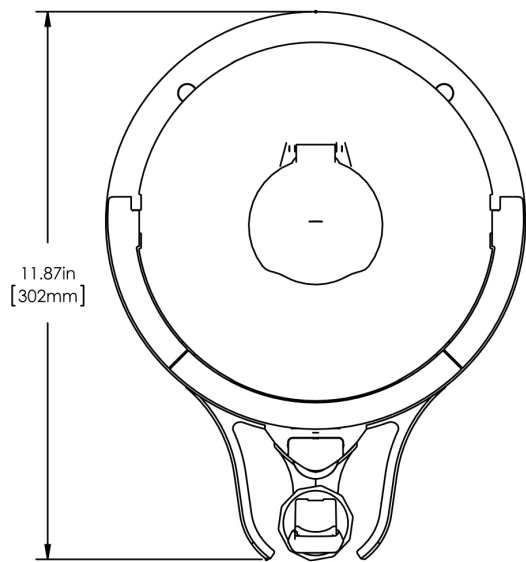

# 1.5Gal(5.7L) TF Srvr no Base, MSG GEN3

Height: 14.7" Width: 9.1" Depth: 11.9"  
(37.3cm) (23.1cm) (30.2cm)

- Vacuum insulated to keep coffee hot for hours
- Brew-through design with flip lid cover
- Soft-grip bail handle for easy transportation
- Integrated sight gauge assembly allows for easy cleaning
- Sturdy aluminum faucet guard keeps faucet area clean and protected
- Fast flow faucet
- Ideal for use with Twin or Single Infusion Series Brewers

## Holding Capacity

English	Metric
192 oz.	5.7 L

BUNN® reserves the right to change specifications and product design without notice. Such revisions do not entitle the buyer to corresponding changes, improvements, additions or replacements for previously purchased equipment. For most current specifications and other info visit [bunn.com](http://bunn.com).

Last Updated:  
05/04/2021

	Unit			Shipping				
	Height	Width	Depth	Height	Width	Depth	Weight	Volume
English	14.7 in.	9.1 in.	11.9 in.	16.6 in.	11.9 in.	15.3 in.	10.050 lbs	1.752 ft <sup>3</sup>
Metric	37.3 cm	23.1 cm	30.2 cm	42.2 cm	30.3 cm	38.7 cm	4.559 kgs	0.050 m <sup>3</sup>