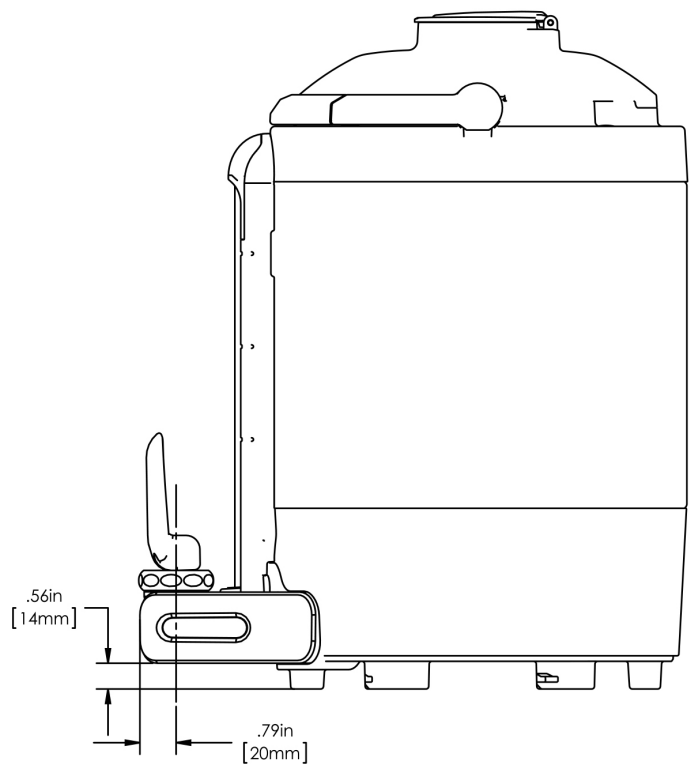

# 1.5Gal(5.7L) TF Srvr no Base, MSG GEN3

Height: 14.7" Width: 9.1" Depth: 11.9"  
(37.3cm) (23.1cm) (30.2cm)

- Vacuum insulated to keep coffee hot for hours
- Brew-through design with flip lid cover
- Soft-grip bail handle for easy transportation
- Integrated sight gauge assembly allows for easy cleaning
- Sturdy aluminum faucet guard keeps faucet area clean and protected
- Fast flow faucet
- Ideal for use with Twin or Single Infusion Series Brewers

Last Updated:  
05/04/2021

	Unit			Shipping				
	Height	Width	Depth	Height	Width	Depth	Weight	Volume
English	14.7 in.	9.1 in.	11.9 in.	16.6 in.	11.9 in.	15.3 in.	10.050 lbs	1.752 ft <sup>3</sup>
Metric	37.3 cm	23.1 cm	30.2 cm	42.2 cm	30.3 cm	38.7 cm	4.559 kgs	0.050 m <sup>3</sup>