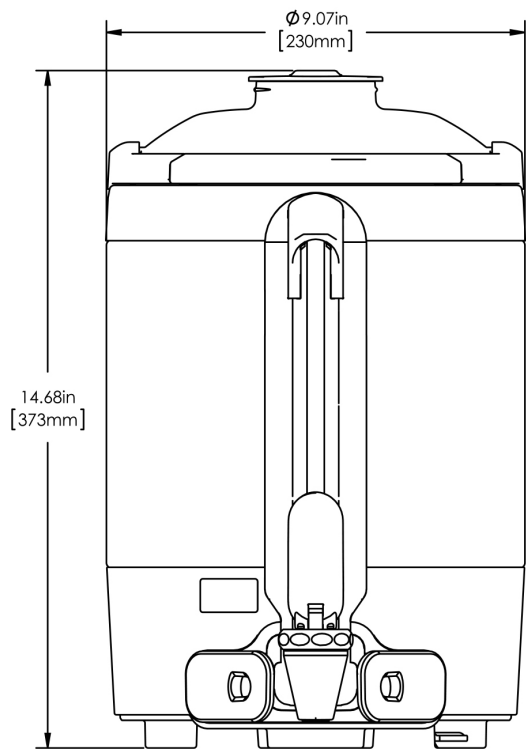

# 1.5Gal(5.7L) TF Srvr no Base, MSG GEN3

Height: 14.7" Width: 9.1" Depth: 11.9"  
(37.3cm) (23.1cm) (30.2cm)

- Vacuum insulated to keep coffee hot for hours
- Brew-through design with flip lid cover
- Soft-grip bail handle for easy transportation
- Integrated sight gauge assembly allows for easy cleaning
- Sturdy aluminum faucet guard keeps faucet area clean and protected
- Fast flow faucet
- Ideal for use with Twin or Single Infusion Series Brewers

Last Updated:  
05/04/2021

	Unit			Shipping				
	Height	Width	Depth	Height	Width	Depth	Weight	Volume
English	14.7 in.	9.1 in.	11.9 in.	16.6 in.	11.9 in.	15.3 in.	10.050 lbs	1.752 ft <sup>3</sup>
Metric	37.3 cm	23.1 cm	30.2 cm	42.2 cm	30.3 cm	38.7 cm	4.559 kgs	0.050 m <sup>3</sup>