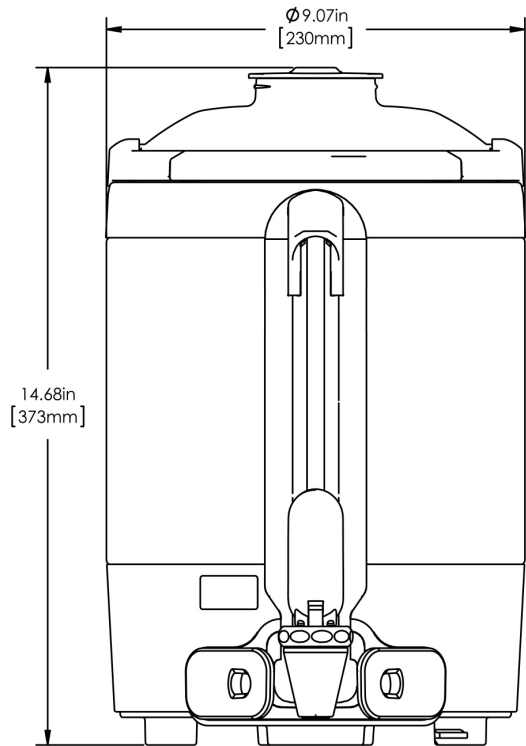

1.5Gal(5.7L) TF Srvr no Base, MSG GEN3

Height: 14.7" Width: 9.1" Depth: 11.9"
(37.3cm) (23.1cm) (30.2cm)

- Vacuum insulated to keep coffee hot for hours
- Brew-through design with flip lid cover
- Soft-grip bail handle for easy transportation
- Integrated sight gauge assembly allows for easy cleaning
- Sturdy aluminum faucet guard keeps faucet area clean and protected
- Fast flow faucet
- Ideal for use with Twin or Single Infusion Series Brewers

Last Updated:
04/08/2021

	Unit			Shipping				
	Height	Width	Depth	Height	Width	Depth	Weight	Volume
English	14.7 in.	9.1 in.	11.9 in.	16.6 in.	11.9 in.	15.3 in.	10.050 lbs	1.752 ft ³
Metric	37.3 cm	23.1 cm	30.2 cm	42.2 cm	30.3 cm	38.7 cm	4.559 kgs	0.050 m ³