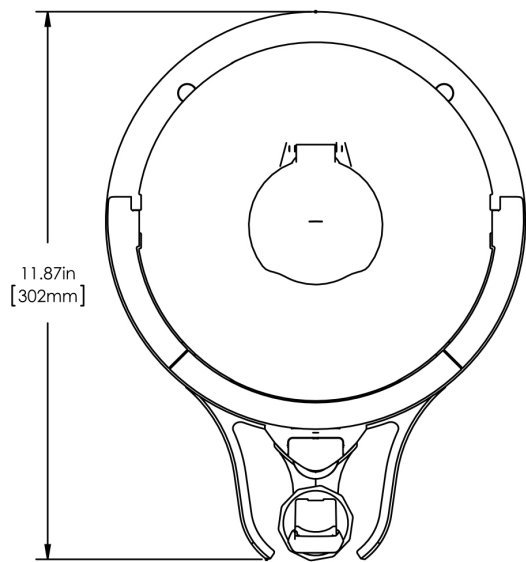

1.5Gal(5.7L) TF Srvr no Base, MSG GEN3

Height: 14.7" Width: 9.1" Depth: 11.9"
(37.3cm) (23.1cm) (30.2cm)

- Vacuum insulated to keep coffee hot for hours
- Brew-through design with flip lid cover
- Soft-grip bail handle for easy transportation
- Integrated sight gauge assembly allows for easy cleaning
- Sturdy aluminum faucet guard keeps faucet area clean and protected
- Fast flow faucet
- Ideal for use with Twin or Single Infusion Series Brewers

Agency:

Specifications

Product #: 44050.0250

Lid Color: Black

Handle: Bail Handle

Liner: Stainless Steel

Dispense: Lever Action

Additional Features

Holding Capacity

English	Metric
192 oz.	5.7 L

BUNN® reserves the right to change specifications and product design without notice. Such revisions do not entitle the buyer to corresponding changes, improvements, additions or replacements for previously purchased equipment. For most current specifications and other info visit bunn.com.

Last Updated:
04/08/2021

	Unit			Shipping				
	Height	Width	Depth	Height	Width	Depth	Weight	Volume
English	14.7 in.	9.1 in.	11.9 in.	16.6 in.	11.9 in.	15.3 in.	10.050 lbs	1.752 ft ³
Metric	37.3 cm	23.1 cm	30.2 cm	42.2 cm	30.3 cm	38.7 cm	4.559 kgs	0.050 m ³