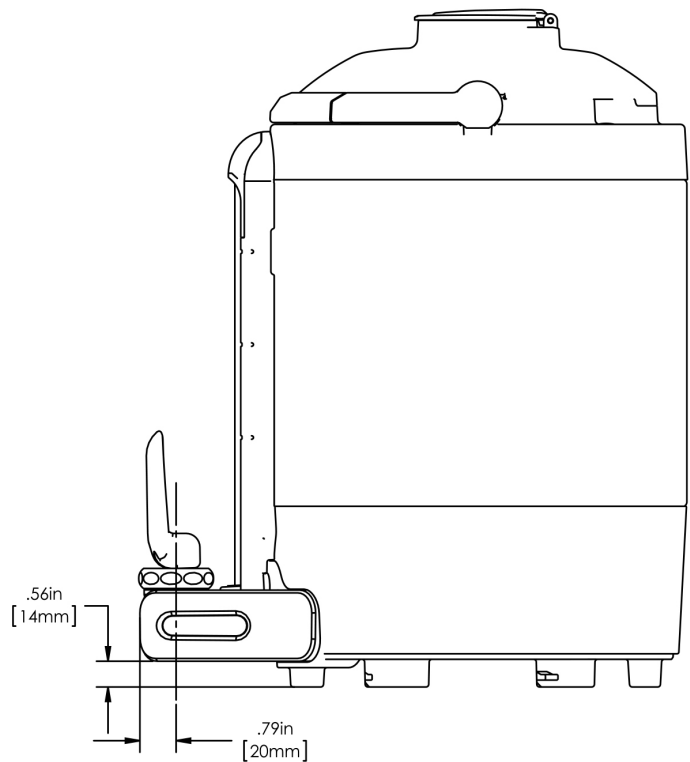

1.5Gal(5.7L) TF Srvr no Base, MSG GEN3

Height: 14.7" Width: 9.1" Depth: 11.9"
(37.3cm) (23.1cm) (30.2cm)

- Vacuum insulated to keep coffee hot for hours
- Brew-through design with flip lid cover
- Soft-grip bail handle for easy transportation
- Integrated sight gauge assembly allows for easy cleaning
- Sturdy aluminum faucet guard keeps faucet area clean and protected
- Fast flow faucet
- Ideal for use with Twin or Single Infusion Series Brewers

Agency:

Specifications

Product #: 44050.0250

Lid Color: Black

Handle: Bail Handle

Liner: Stainless Steel

Dispense: Lever Action

Additional Features

Last Updated:
04/08/2021

	Unit			Shipping				
	Height	Width	Depth	Height	Width	Depth	Weight	Volume
English	14.7 in.	9.1 in.	11.9 in.	16.6 in.	11.9 in.	15.3 in.	10.050 lbs	1.752 ft ³
Metric	37.3 cm	23.1 cm	30.2 cm	42.2 cm	30.3 cm	38.7 cm	4.559 kgs	0.050 m ³