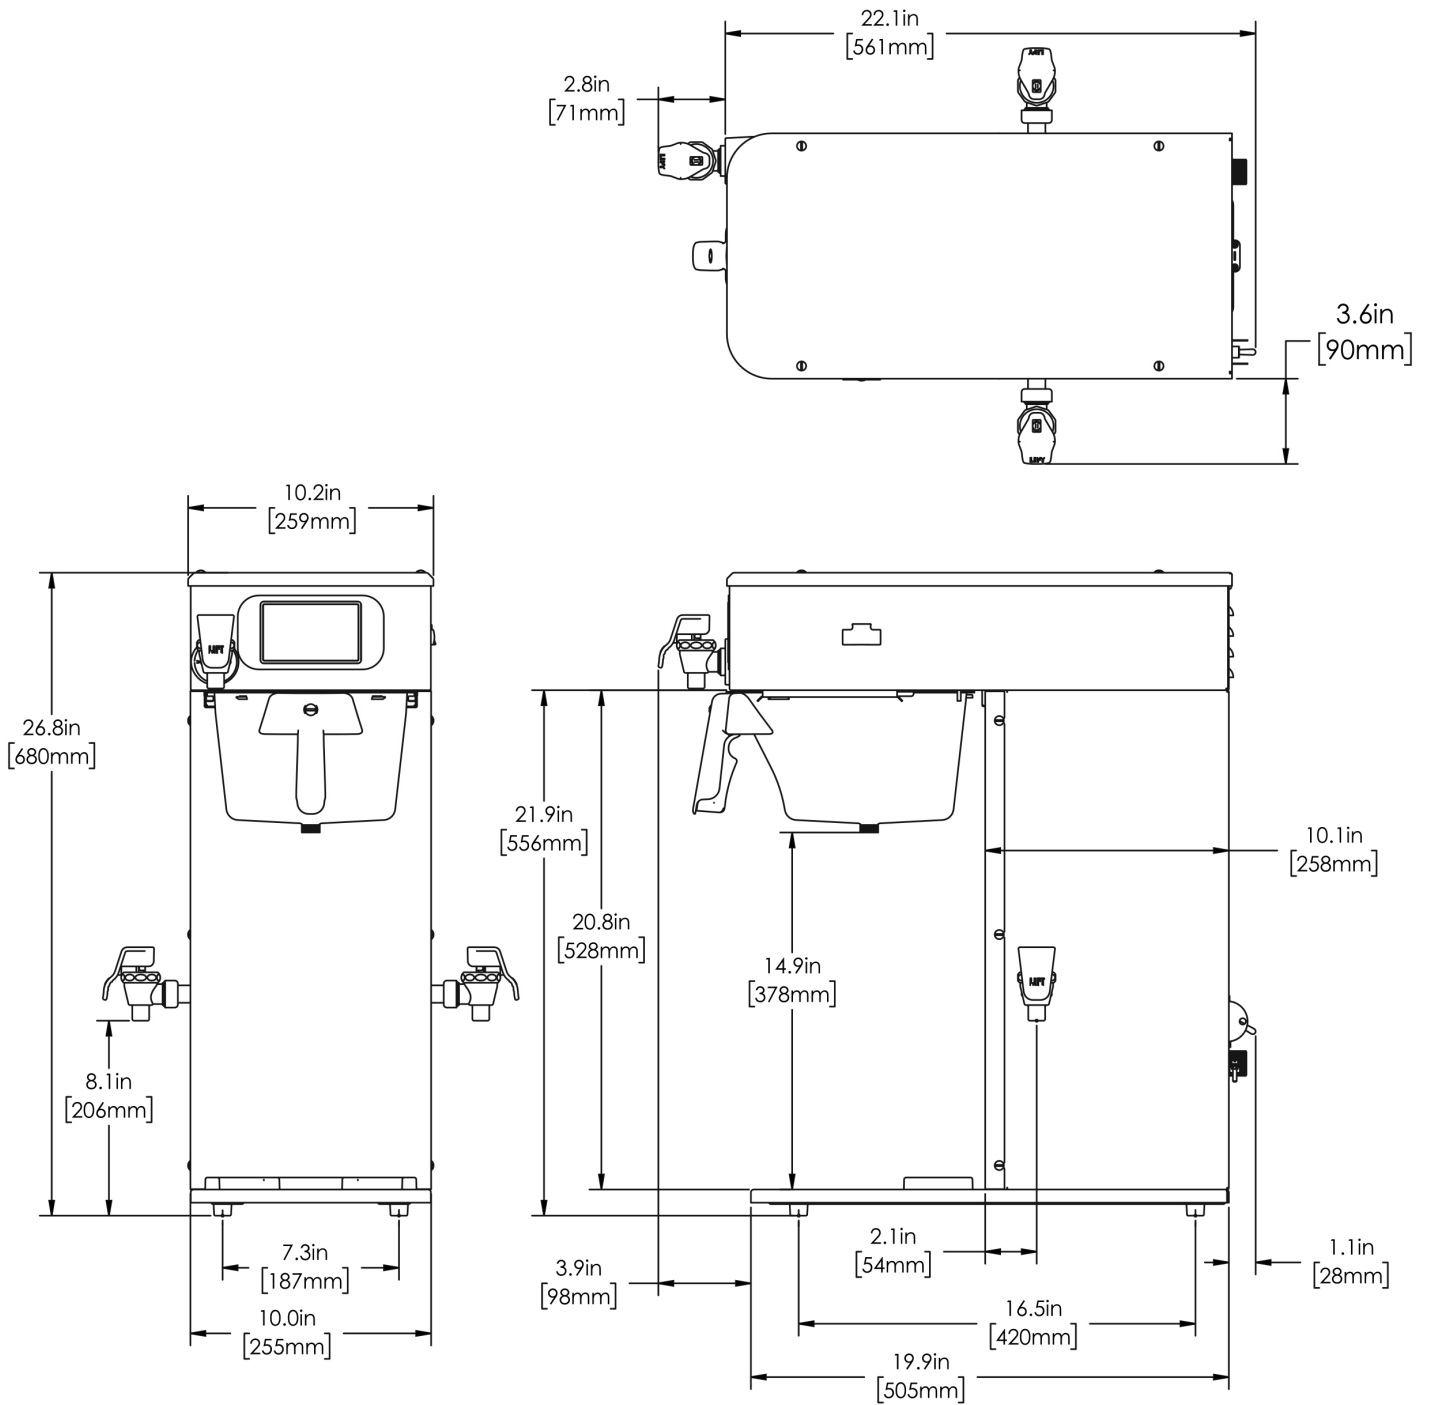

Server(s) sold separately

Agency:

KUCAS ECAS

Specifications

Product #: 53300.0502

Funnel: Black Plastic

Water Access: Plumbed

Interface: Wireless

Last Updated:
03/05/2026

	Unit			Shipping				
	Height	Width	Depth	Height	Width	Depth	Weight	Volume
English	26.8 in.	10.2 in.	22.1 in.	35.8 in.	16.6 in.	28.0 in.	53.710 lbs	7.321 ft ³
Metric	68.1 cm	25.9 cm	56.1 cm	90.9 cm	42.2 cm	71.1 cm	24.363 kgs	0.207 m ³