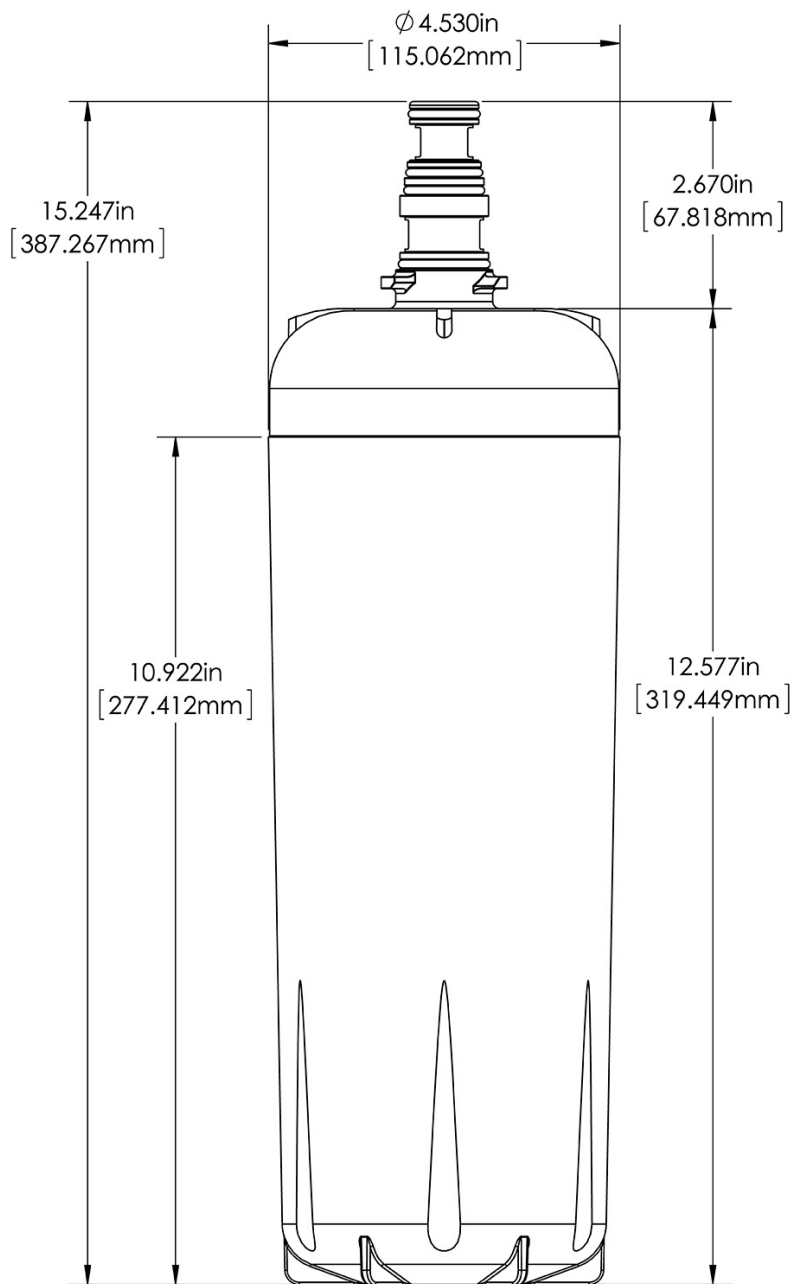

CARTRIDGE, WQ-60(3)5

Height: 14.25" Width: 4.53" Depth: 4.53"
(36.2cm) (11.5cm) (11.5cm)

-
- Select filters NSF certified to Standard 42 for reduction of Sediment, Chlorine Taste and Odor and Chloramines
- Certified to NSF Standard 42 for Sediment, Chlorine Taste and Odor reduction

Last Updated:
02/20/2025

Dimensions of Filter System <i>(filter head with filter cartridge)</i>			Installed Dimensions <i>(Installation with wall mounting)</i>			Cartridge Dimensions <i>(filter cartridge only)</i>			
	Height	Width	Depth	Height	Width	Depth	Height	Width	Depth
English	-	-	-	-	-	-	14.25 in.	4.53 in.	4.53 in.
Metric	-	-	-	-	-	-	36.2 cm	11.5 cm	11.5 cm