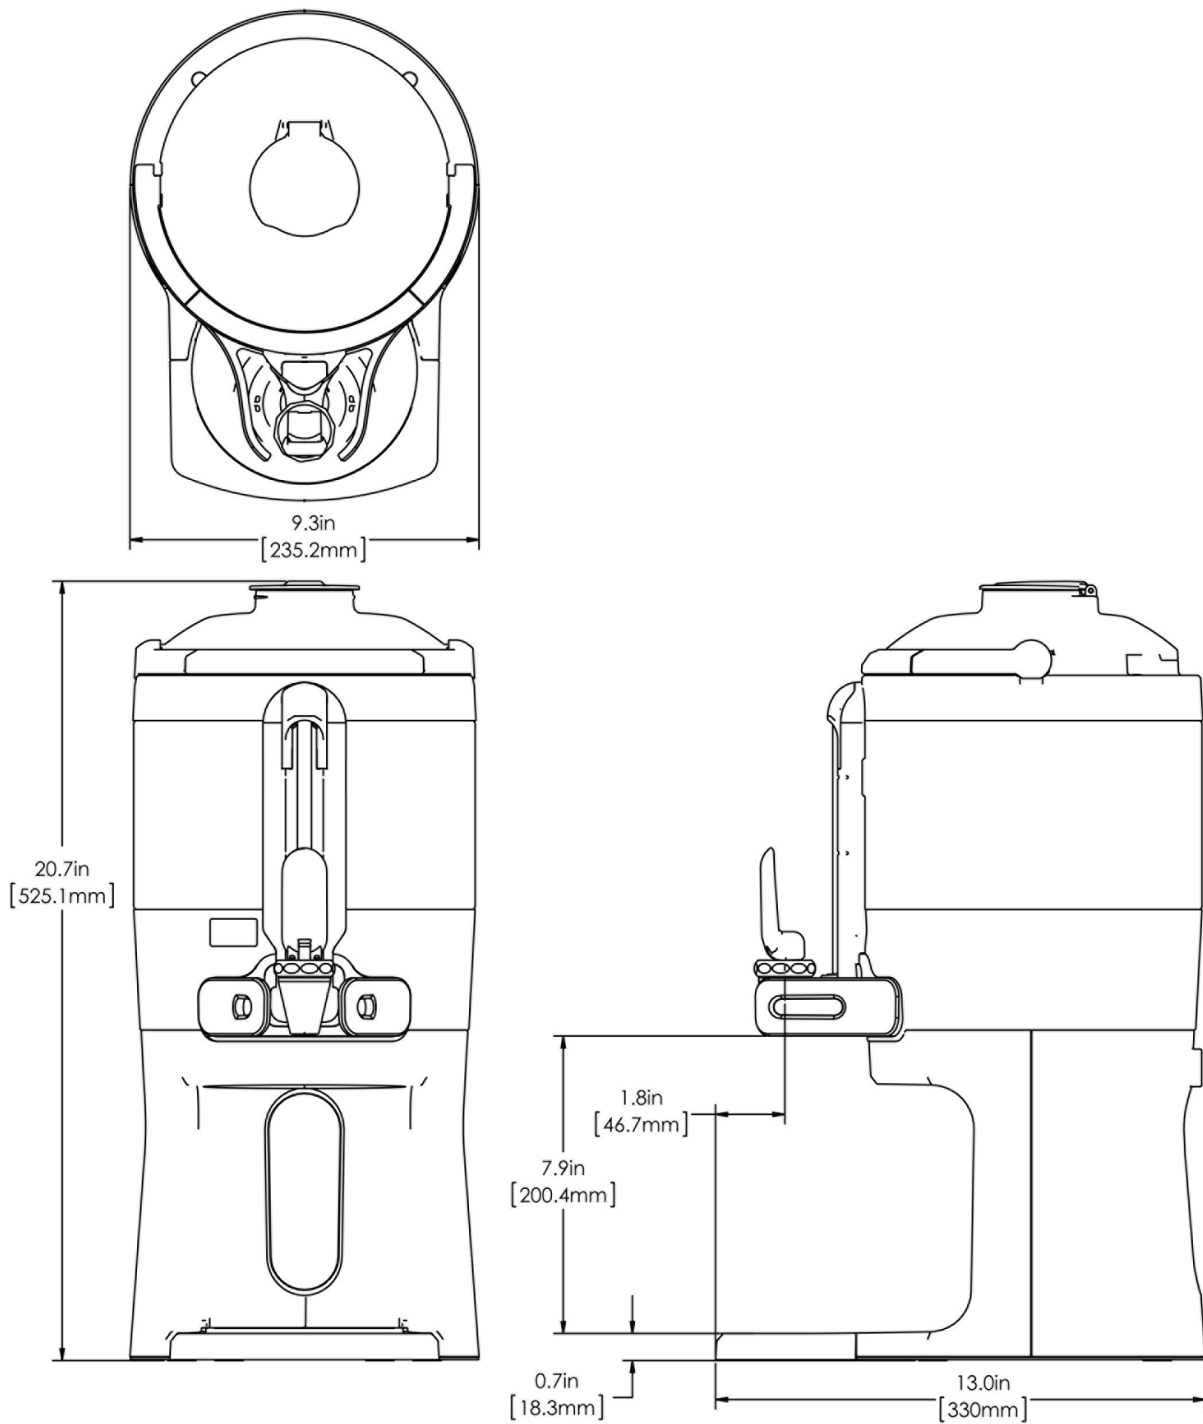

1Gal(3.8L) TF Srvr w/Base, MSG GEN3

Height: 20.7" Width: 9.3" Depth: 13.0"
(52.6cm) (23.6cm) (33.0cm)

- Vacuum insulated to keep coffee hot for hours
- Brew-through design with flip lid cover
- Soft-grip bail handle for easy transportation
- Self-locking stand allows for multiple brewing and serving options
- Large cup clearance allows for dispensing into cups, decanters and thermal carafes
- Integrated sight gauge assembly allows for easy cleaning
- Sturdy aluminum faucet guard keeps faucet area clean and protected
- Drip tray is easily removed for cleaning or to provide extra clearance for dispensing into pitchers
- Fast flow faucet
- Ideal for use with Twin or Single Infusion Series Brewers

Agency:

Specifications

Product #: 44000.0200

Lid Color: Black

Handle: Bail Handle

Liner: Stainless Steel

Dispense: Lever Action

Additional Features

Last Updated:
02/17/2025

	Unit			Shipping				
	Height	Width	Depth	Height	Width	Depth	Weight	Volume
English	20.7 in.	9.3 in.	13.0 in.	15.3 in.	11.9 in.	25.2 in.	13.950 lbs	2.654 ft ³
Metric	52.6 cm	23.6 cm	33.0 cm	38.7 cm	30.3 cm	64.0 cm	6.328 kgs	0.075 m ³