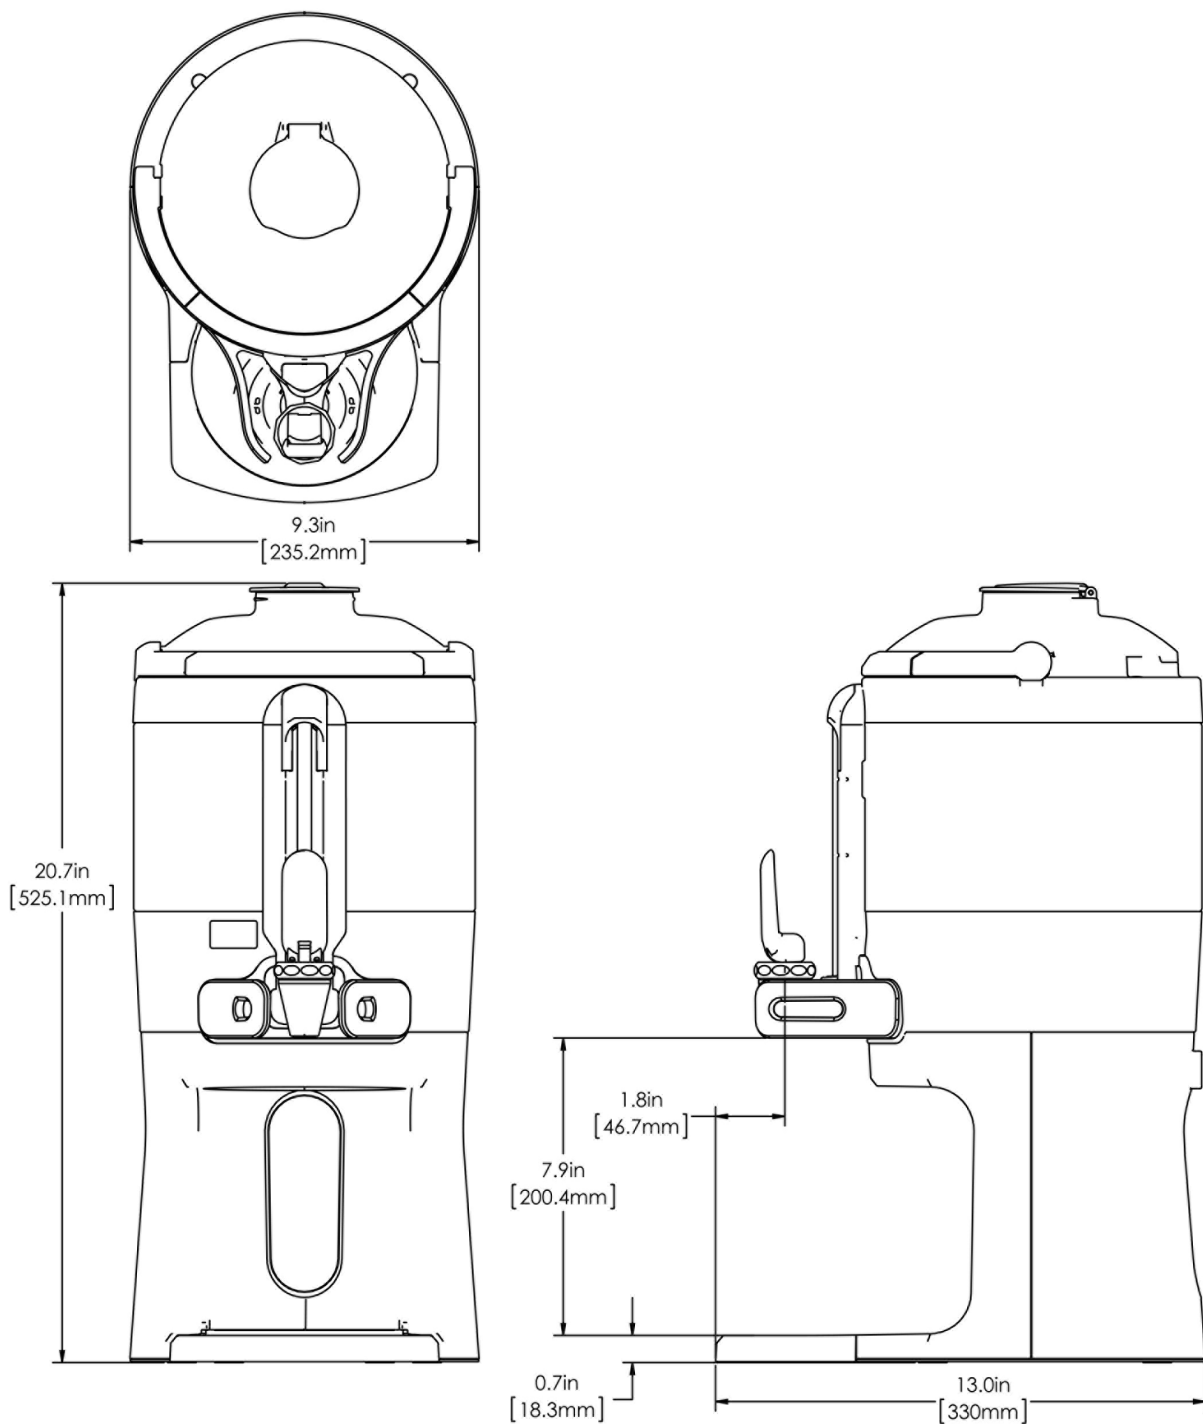

1Gal(3.8L) TF Srvr w/Base, MSG GEN3

Height: 20.7" Width: 9.3" Depth: 13.0"
(52.6cm) (23.6cm) (33.0cm)

- Vacuum insulated to keep coffee hot for hours
- Brew-through design with flip lid cover
- Soft-grip bail handle for easy transportation
- Self-locking stand allows for multiple brewing and serving options
- Large cup clearance allows for dispensing into cups, decanters and thermal carafes
- Integrated sight gauge assembly allows for easy cleaning
- Sturdy aluminum faucet guard keeps faucet area clean and protected
- Drip tray is easily removed for cleaning or to provide extra clearance for dispensing into pitchers
- Fast flow faucet
- Ideal for use with Twin or Single Infusion Series Brewers

Agency:

Specifications

Product #: 44000.0200

Lid Color: Black

Handle: Bail Handle

Liner: Stainless Steel

Dispense: Lever Action

Additional Features

Last Updated:
05/11/2021

	Unit			Shipping				
	Height	Width	Depth	Height	Width	Depth	Weight	Volume
English	20.7 in.	9.3 in.	13.0 in.	15.3 in.	11.9 in.	25.2 in.	13.950 lbs	2.654 ft ³
Metric	52.6 cm	23.6 cm	33.0 cm	38.7 cm	30.3 cm	64.0 cm	6.328 kgs	0.075 m ³