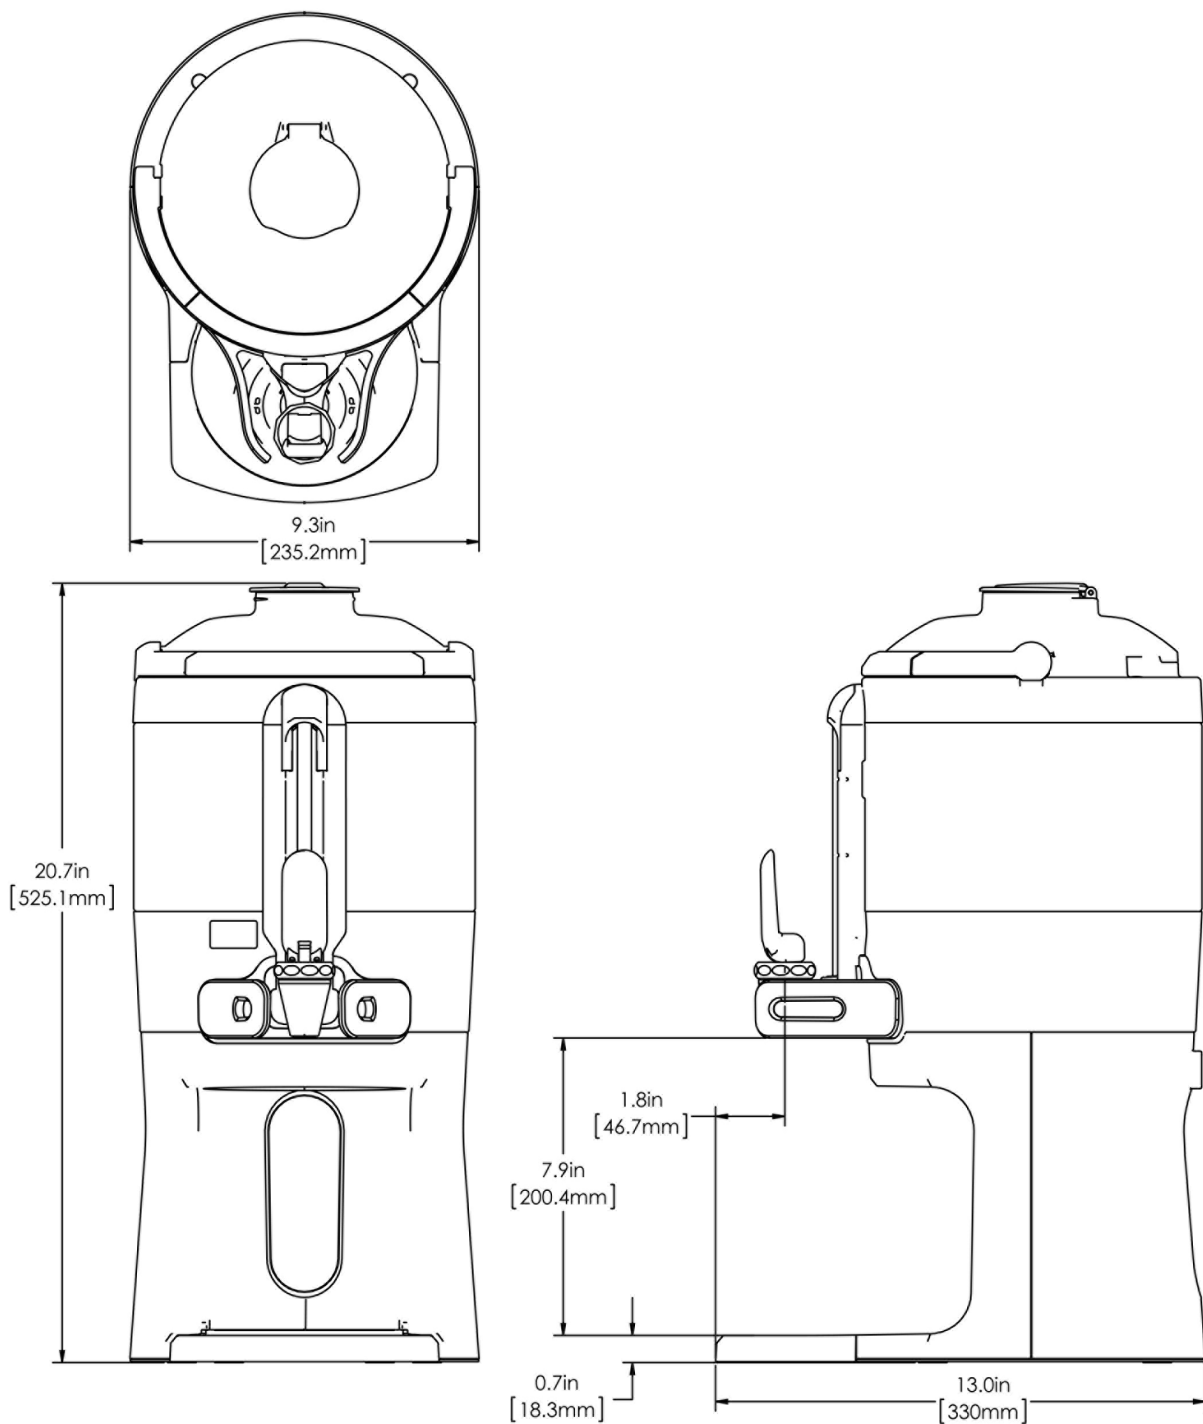

1Gal(3.8L) TF Srvr w/Base, MSG GEN3

Height: 20.7" Width: 9.3" Depth: 13.0"
(52.6cm) (23.6cm) (33.0cm)

- Vacuum insulated to keep coffee hot for hours
- Brew-through design with flip lid cover
- Soft-grip bail handle for easy transportation
- Self-locking stand allows for multiple brewing and serving options
- Large cup clearance allows for dispensing into cups, decanters and thermal carafes
- Integrated sight gauge assembly allows for easy cleaning
- Sturdy aluminum faucet guard keeps faucet area clean and protected
- Drip tray is easily removed for cleaning or to provide extra clearance for dispensing into pitchers
- Fast flow faucet
- Ideal for use with Twin or Single Infusion Series Brewers

Agency:

Specifications

Product #: 44000.0200

Lid Color: Black

Handle: Bail Handle

Liner: Stainless Steel

Dispense: Lever Action

Additional Features

Last Updated:
04/08/2021

	Unit			Shipping				
	Height	Width	Depth	Height	Width	Depth	Weight	Volume
English	20.7 in.	9.3 in.	13.0 in.	15.3 in.	11.9 in.	25.2 in.	13.950 lbs	2.654 ft ³
Metric	52.6 cm	23.6 cm	33.0 cm	38.7 cm	30.3 cm	64.0 cm	6.328 kgs	0.075 m ³