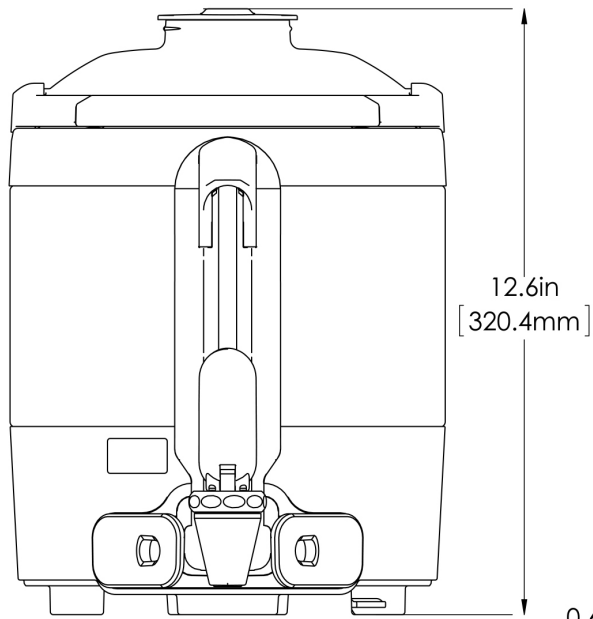

1Gal(3.8L) TF Srvr no Base, MSG GEN3

Height: 12.6" Width: 9.1" Depth: 11.8"
(32.0cm) (23.1cm) (30.0cm)

- Vacuum insulated to keep coffee hot for hours
- Brew-through design with flip lid cover
- Soft-grip bail handle for easy transportation
- Integrated sight gauge assembly allows for easy cleaning
- Sturdy aluminum faucet guard keeps faucet area clean and protected
- Fast flow faucet
- Ideal for use with Twin or Single Infusion Series Brewers

Last Updated:
10/04/2024

0.6in
[14.2mm]

	Unit			Shipping				
	Height	Width	Depth	Height	Width	Depth	Weight	Volume
English	12.6 in.	9.1 in.	11.8 in.	16.6 in.	11.9 in.	15.3 in.	9.300 lbs	1.752 ft ³
Metric	32.0 cm	23.1 cm	30.0 cm	42.2 cm	30.3 cm	38.7 cm	4.218 kgs	0.050 m ³