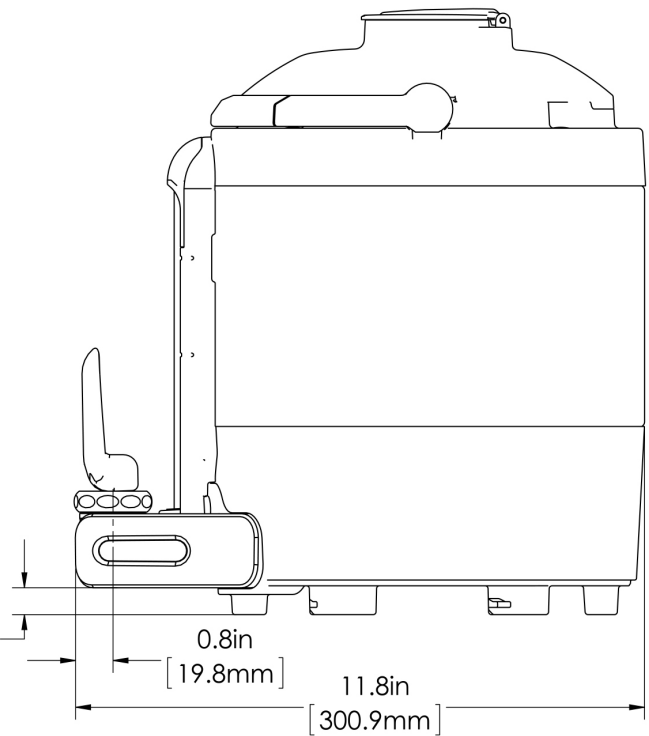

1Gal(3.8L) TF Srvr no Base, MSG GEN3

Height: 12.6" Width: 9.1" Depth: 11.8"
(32.0cm) (23.1cm) (30.0cm)

- Vacuum insulated to keep coffee hot for hours
- Brew-through design with flip lid cover
- Soft-grip bail handle for easy transportation
- Integrated sight gauge assembly allows for easy cleaning
- Sturdy aluminum faucet guard keeps faucet area clean and protected
- Fast flow faucet
- Ideal for use with Twin or Single Infusion Series Brewers

Last Updated:
10/04/2024

0.6in
[14.2mm]

	Unit			Shipping				
	Height	Width	Depth	Height	Width	Depth	Weight	Volume
English	12.6 in.	9.1 in.	11.8 in.	16.6 in.	11.9 in.	15.3 in.	9.300 lbs	1.752 ft ³
Metric	32.0 cm	23.1 cm	30.0 cm	42.2 cm	30.3 cm	38.7 cm	4.218 kgs	0.050 m ³