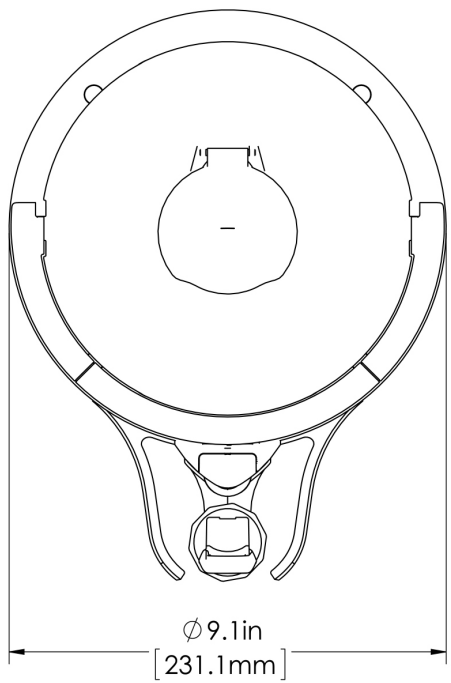

1Gal(3.8L) TF Srvr no Base, MSG GEN3

Height: 12.6" Width: 9.1" Depth: 11.8"
(32.0cm) (23.1cm) (30.0cm)

- Vacuum insulated to keep coffee hot for hours
- Brew-through design with flip lid cover
- Soft-grip bail handle for easy transportation
- Integrated sight gauge assembly allows for easy cleaning
- Sturdy aluminum faucet guard keeps faucet area clean and protected
- Fast flow faucet
- Ideal for use with Twin or Single Infusion Series Brewers

Agency:

Specifications

Product #: 44000.0250

Lid Color: Black

Handle: Bail Handle

Liner: Stainless Steel

Dispense: Lever Action

Additional Features

Holding Capacity

English	Metric
128 oz.	3.8 L

 **WARNING:**

BUNN® reserves the right to change specifications and product design without notice. Such revisions do not entitle the buyer to corresponding changes, improvements, additions or replacements for previously purchased equipment. For most current specifications and other info visit bunn.com.

Last Updated:
10/04/2024

0.6in
[14.2mm]

	Unit			Shipping				
	Height	Width	Depth	Height	Width	Depth	Weight	Volume
English	12.6 in.	9.1 in.	11.8 in.	16.6 in.	11.9 in.	15.3 in.	9.300 lbs	1.752 ft ³
Metric	32.0 cm	23.1 cm	30.0 cm	42.2 cm	30.3 cm	38.7 cm	4.218 kgs	0.050 m ³