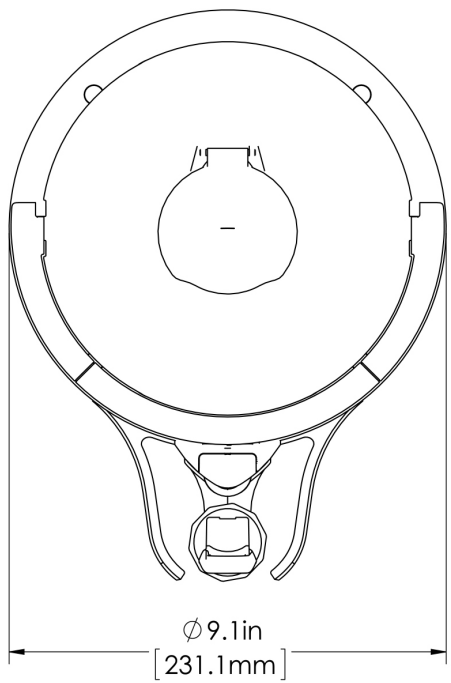

1Gal(3.8L) TF Srvr no Base, MSG GEN3

Height: 12.6" Width: 9.1" Depth: 11.8"
(32.0cm) (23.1cm) (30.0cm)

- Vacuum insulated to keep coffee hot for hours
- Brew-through design with flip lid cover
- Soft-grip bail handle for easy transportation
- Integrated sight gauge assembly allows for easy cleaning
- Sturdy aluminum faucet guard keeps faucet area clean and protected
- Fast flow faucet
- Ideal for use with Twin or Single Infusion Series Brewers

Agency:

Specifications

Product #: 44000.0250

Lid Color: Black

Handle: Bail Handle

Liner: Stainless Steel

Dispense: Lever Action

Additional Features

Holding Capacity

| English | Metric |
|---------|--------|
| 128 oz. | 3.8 L |

 **WARNING:**

BUNN® reserves the right to change specifications and product design without notice. Such revisions do not entitle the buyer to corresponding changes, improvements, additions or replacements for previously purchased equipment. For most current specifications and other info visit bunn.com.

Last Updated:
10/02/2023

0.6in
[14.2mm]

| | Unit | | | Shipping | | | | |
|---------|----------|---------|----------|----------|----------|----------|-----------|-----------------------|
| | Height | Width | Depth | Height | Width | Depth | Weight | Volume |
| English | 12.6 in. | 9.1 in. | 11.8 in. | 16.6 in. | 11.9 in. | 15.3 in. | 9.300 lbs | 1.752 ft ³ |
| Metric | 32.0 cm | 23.1 cm | 30.0 cm | 42.2 cm | 30.3 cm | 38.7 cm | 4.218 kgs | 0.050 m ³ |