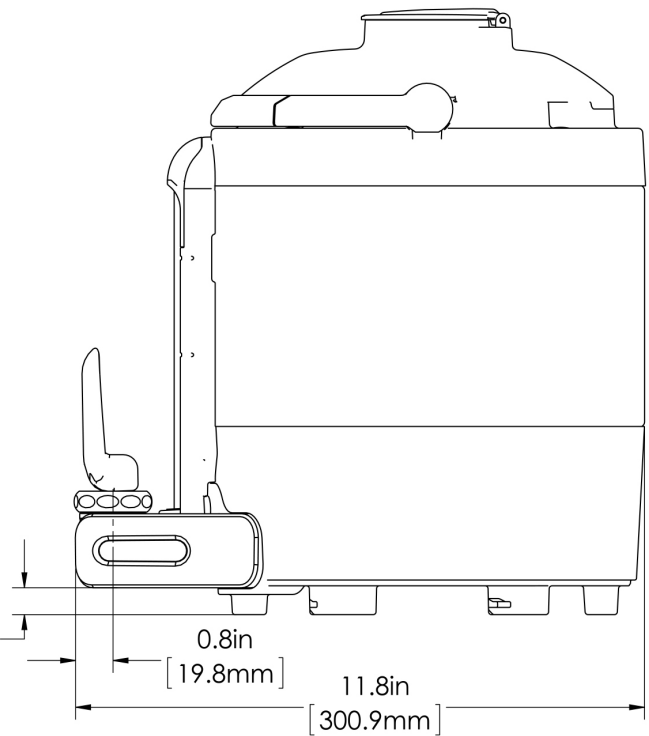

1Gal(3.8L) TF Srvr no Base, MSG GEN3

Height: 12.6" Width: 9.1" Depth: 11.8"
(32.0cm) (23.1cm) (30.0cm)

- Vacuum insulated to keep coffee hot for hours
- Brew-through design with flip lid cover
- Soft-grip bail handle for easy transportation
- Integrated sight gauge assembly allows for easy cleaning
- Sturdy aluminum faucet guard keeps faucet area clean and protected
- Fast flow faucet
- Ideal for use with Twin or Single Infusion Series Brewers

Last Updated:
10/02/2023

0.6in
[14.2mm]

| | Unit | | | Shipping | | | | |
|---------|----------|---------|----------|----------|----------|----------|-----------|-----------------------|
| | Height | Width | Depth | Height | Width | Depth | Weight | Volume |
| English | 12.6 in. | 9.1 in. | 11.8 in. | 16.6 in. | 11.9 in. | 15.3 in. | 9.300 lbs | 1.752 ft ³ |
| Metric | 32.0 cm | 23.1 cm | 30.0 cm | 42.2 cm | 30.3 cm | 38.7 cm | 4.218 kgs | 0.050 m ³ |