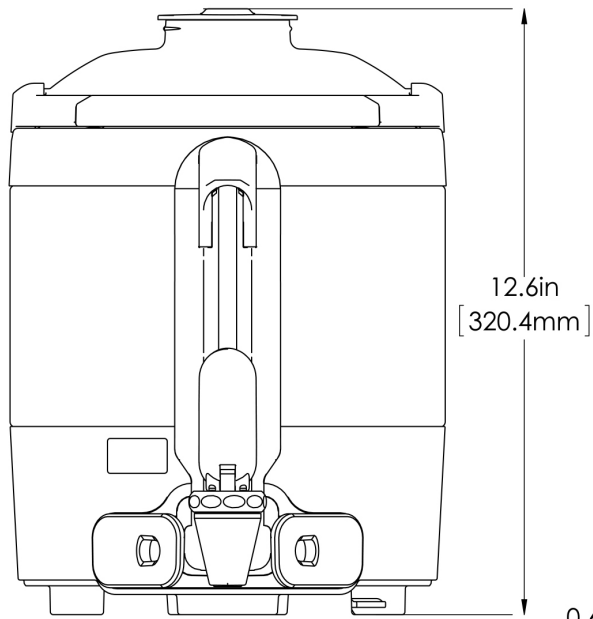

1Gal(3.8L) TF Srvr no Base, MSG GEN3

Height: 12.6" Width: 9.1" Depth: 11.8"
(32.0cm) (23.1cm) (30.0cm)

- Vacuum insulated to keep coffee hot for hours
- Brew-through design with flip lid cover
- Soft-grip bail handle for easy transportation
- Integrated sight gauge assembly allows for easy cleaning
- Sturdy aluminum faucet guard keeps faucet area clean and protected
- Fast flow faucet
- Ideal for use with Twin or Single Infusion Series Brewers

Holding Capacity

| English | Metric |
|---------|--------|
| 128 oz. | 3.8 L |

 **WARNING:**

BUNN® reserves the right to change specifications and product design without notice. Such revisions do not entitle the buyer to corresponding changes, improvements, additions or replacements for previously purchased equipment. For most current specifications and other info visit bunn.com.

Last Updated:
10/02/2023

0.6in
[14.2mm]

| | Unit | | | Shipping | | | | |
|---------|----------|---------|----------|----------|----------|----------|-----------|-----------------------|
| | Height | Width | Depth | Height | Width | Depth | Weight | Volume |
| English | 12.6 in. | 9.1 in. | 11.8 in. | 16.6 in. | 11.9 in. | 15.3 in. | 9.300 lbs | 1.752 ft ³ |
| Metric | 32.0 cm | 23.1 cm | 30.0 cm | 42.2 cm | 30.3 cm | 38.7 cm | 4.218 kgs | 0.050 m ³ |