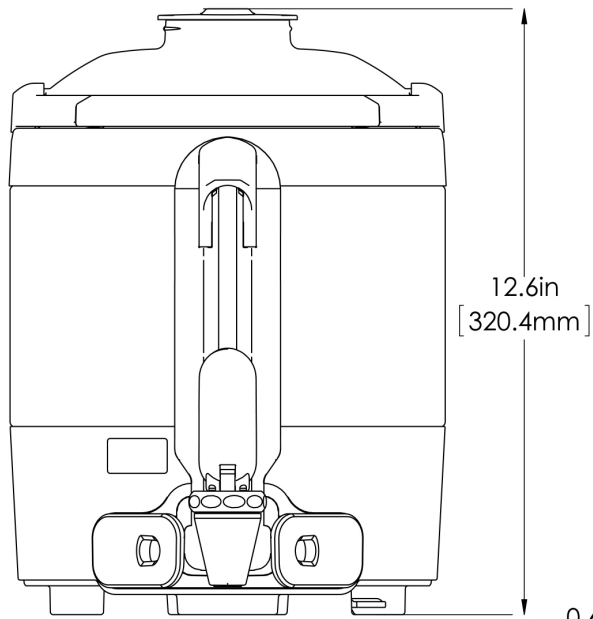

1Gal(3.8L) TF Srvr no Base, MSG GEN3

Height: 12.6" Width: 9.1" Depth: 11.8"
(32.0cm) (23.1cm) (30.0cm)

- Vacuum insulated to keep coffee hot for hours
- Brew-through design with flip lid cover
- Soft-grip bail handle for easy transportation
- Integrated sight gauge assembly allows for easy cleaning
- Sturdy aluminum faucet guard keeps faucet area clean and protected
- Fast flow faucet
- Ideal for use with Twin or Single Infusion Series Brewers

Last Updated:
03/30/2023

0.6in
[14.2mm]

	Unit			Shipping				
	Height	Width	Depth	Height	Width	Depth	Weight	Volume
English	12.6 in.	9.1 in.	11.8 in.	16.6 in.	11.9 in.	15.3 in.	9.300 lbs	1.752 ft ³
Metric	32.0 cm	23.1 cm	30.0 cm	42.2 cm	30.3 cm	38.7 cm	4.218 kgs	0.050 m ³