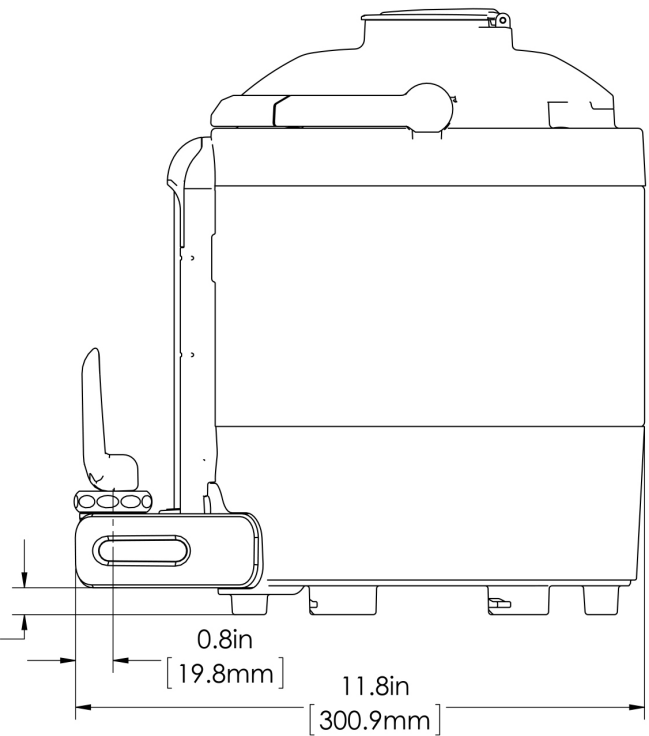

1Gal(3.8L) TF Srvr no Base, MSG GEN3

Height: 12.6" Width: 9.1" Depth: 11.8"
(32.0cm) (23.1cm) (30.0cm)

- Vacuum insulated to keep coffee hot for hours
- Brew-through design with flip lid cover
- Soft-grip bail handle for easy transportation
- Integrated sight gauge assembly allows for easy cleaning
- Sturdy aluminum faucet guard keeps faucet area clean and protected
- Fast flow faucet
- Ideal for use with Twin or Single Infusion Series Brewers

Last Updated:
03/30/2023

0.6in
[14.2mm]

	Unit			Shipping				
	Height	Width	Depth	Height	Width	Depth	Weight	Volume
English	12.6 in.	9.1 in.	11.8 in.	16.6 in.	11.9 in.	15.3 in.	9.300 lbs	1.752 ft ³
Metric	32.0 cm	23.1 cm	30.0 cm	42.2 cm	30.3 cm	38.7 cm	4.218 kgs	0.050 m ³