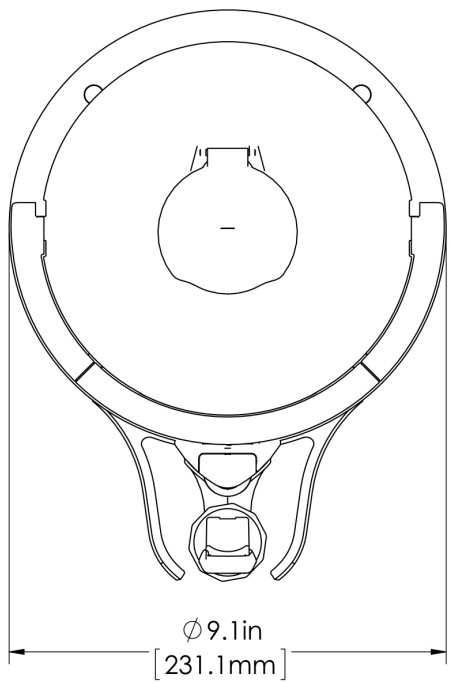

1Gal(3.8L) TF Srvr no Base, MSG GEN3

Height: 12.6" Width: 9.1" Depth: 11.8"
(32.0cm) (23.1cm) (30.0cm)

- Vacuum insulated to keep coffee hot for hours
- Brew-through design with flip lid cover
- Soft-grip bail handle for easy transportation
- Integrated sight gauge assembly allows for easy cleaning
- Sturdy aluminum faucet guard keeps faucet area clean and protected
- Fast flow faucet
- Ideal for use with Twin or Single Infusion Series Brewers

Agency:

Specifications

Product #: 44000.0250

Lid Color: Black

Handle: Bail Handle

Liner: Stainless Steel

Dispense: Lever Action

Additional Features

Holding Capacity

English	Metric
128 oz.	3.8 L

 **WARNING:**

BUNN® reserves the right to change specifications and product design without notice. Such revisions do not entitle the buyer to corresponding changes, improvements, additions or replacements for previously purchased equipment. For most current specifications and other info visit bunn.com.

Last Updated:
03/30/2023

0.6in
[14.2mm]

	Unit			Shipping				
	Height	Width	Depth	Height	Width	Depth	Weight	Volume
English	12.6 in.	9.1 in.	11.8 in.	16.6 in.	11.9 in.	15.3 in.	9.300 lbs	1.752 ft ³
Metric	32.0 cm	23.1 cm	30.0 cm	42.2 cm	30.3 cm	38.7 cm	4.218 kgs	0.050 m ³