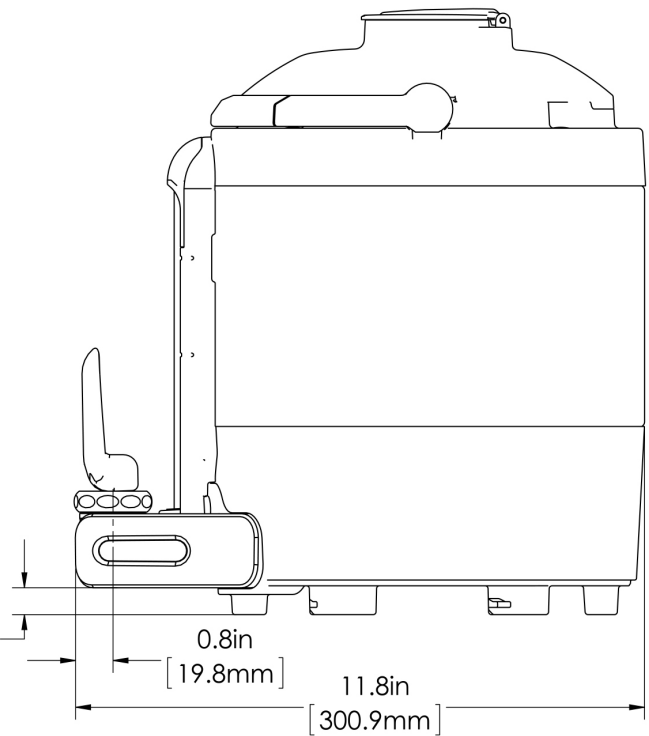

1Gal(3.8L) TF Srvr no Base, MSG GEN3

Height: 12.6" Width: 9.1" Depth: 11.8"
(32.0cm) (23.1cm) (30.0cm)

- Vacuum insulated to keep coffee hot for hours
- Brew-through design with flip lid cover
- Soft-grip bail handle for easy transportation
- Integrated sight gauge assembly allows for easy cleaning
- Sturdy aluminum faucet guard keeps faucet area clean and protected
- Fast flow faucet
- Ideal for use with Twin or Single Infusion Series Brewers

Last Updated:
08/02/2022

0.6in
[14.2mm]

	Unit			Shipping				
	Height	Width	Depth	Height	Width	Depth	Weight	Volume
English	12.6 in.	9.1 in.	11.8 in.	16.6 in.	11.9 in.	15.3 in.	9.300 lbs	1.752 ft ³
Metric	32.0 cm	23.1 cm	30.0 cm	42.2 cm	30.3 cm	38.7 cm	4.218 kgs	0.050 m ³