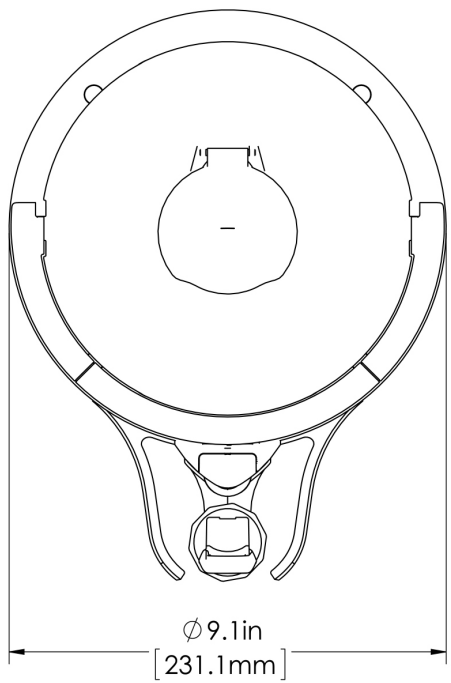

1Gal(3.8L) TF Srvr no Base, MSG GEN3

Height: 12.6" Width: 9.1" Depth: 11.8"
(32.0cm) (23.1cm) (30.0cm)

- Vacuum insulated to keep coffee hot for hours
- Brew-through design with flip lid cover
- Soft-grip bail handle for easy transportation
- Integrated sight gauge assembly allows for easy cleaning
- Sturdy aluminum faucet guard keeps faucet area clean and protected
- Fast flow faucet
- Ideal for use with Twin or Single Infusion Series Brewers

Agency:

Specifications

Product #: 44000.0250

Lid Color: Black

Handle: Bail Handle

Liner: Stainless Steel

Dispense: Lever Action

Additional Features

Holding Capacity

English	Metric
128 oz.	3.8 L

 **WARNING:**

BUNN® reserves the right to change specifications and product design without notice. Such revisions do not entitle the buyer to corresponding changes, improvements, additions or replacements for previously purchased equipment. For most current specifications and other info visit bunn.com.

Last Updated:
08/02/2022

0.6in
[14.2mm]

	Unit			Shipping				
	Height	Width	Depth	Height	Width	Depth	Weight	Volume
English	12.6 in.	9.1 in.	11.8 in.	16.6 in.	11.9 in.	15.3 in.	9.300 lbs	1.752 ft ³
Metric	32.0 cm	23.1 cm	30.0 cm	42.2 cm	30.3 cm	38.7 cm	4.218 kgs	0.050 m ³