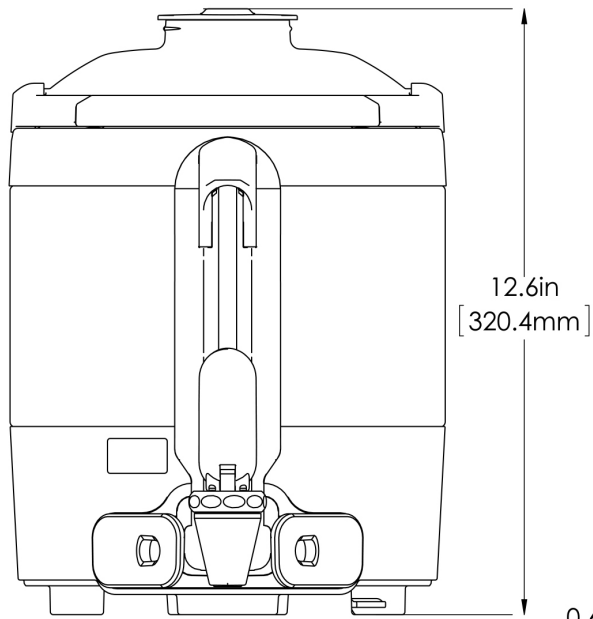

1Gal(3.8L) TF Srvr no Base, MSG GEN3

Height: 12.6" Width: 9.1" Depth: 11.8"
(32.0cm) (23.1cm) (30.0cm)

- Vacuum insulated to keep coffee hot for hours
- Brew-through design with flip lid cover
- Soft-grip bail handle for easy transportation
- Integrated sight gauge assembly allows for easy cleaning
- Sturdy aluminum faucet guard keeps faucet area clean and protected
- Fast flow faucet
- Ideal for use with Twin or Single Infusion Series Brewers

Last Updated:
08/02/2022

0.6in
[14.2mm]

	Unit			Shipping				
	Height	Width	Depth	Height	Width	Depth	Weight	Volume
English	12.6 in.	9.1 in.	11.8 in.	16.6 in.	11.9 in.	15.3 in.	9.300 lbs	1.752 ft ³
Metric	32.0 cm	23.1 cm	30.0 cm	42.2 cm	30.3 cm	38.7 cm	4.218 kgs	0.050 m ³