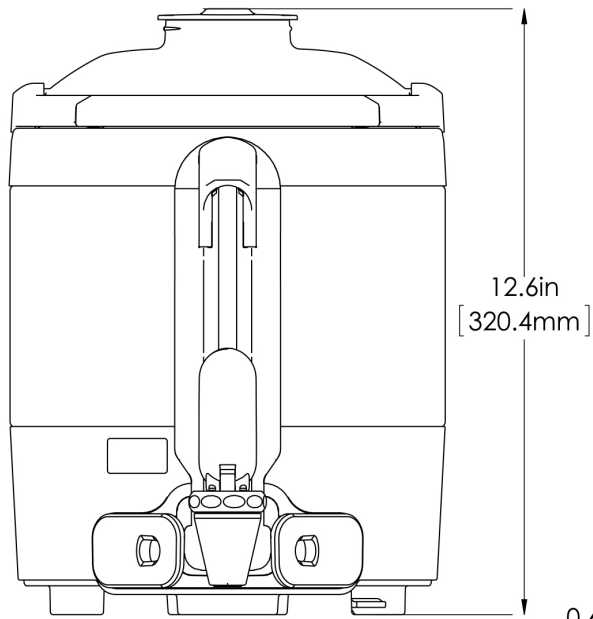

1Gal(3.8L) TF Srvr no Base, MSG GEN3

Height: 12.6" Width: 9.1" Depth: 11.8"
(32.0cm) (23.1cm) (30.0cm)

- Vacuum insulated to keep coffee hot for hours
- Brew-through design with flip lid cover
- Soft-grip bail handle for easy transportation
- Integrated sight gauge assembly allows for easy cleaning
- Sturdy aluminum faucet guard keeps faucet area clean and protected
- Fast flow faucet
- Ideal for use with Twin or Single Infusion Series Brewers

Last Updated:
04/29/2022

0.6in
[14.2mm]

0.8in
[19.8mm]

11.8in
[300.9mm]

	Unit			Shipping				
	Height	Width	Depth	Height	Width	Depth	Weight	Volume
English	12.6 in.	9.1 in.	11.8 in.	16.6 in.	11.9 in.	15.3 in.	9.300 lbs	1.752 ft ³
Metric	32.0 cm	23.1 cm	30.0 cm	42.2 cm	30.3 cm	38.7 cm	4.218 kgs	0.050 m ³