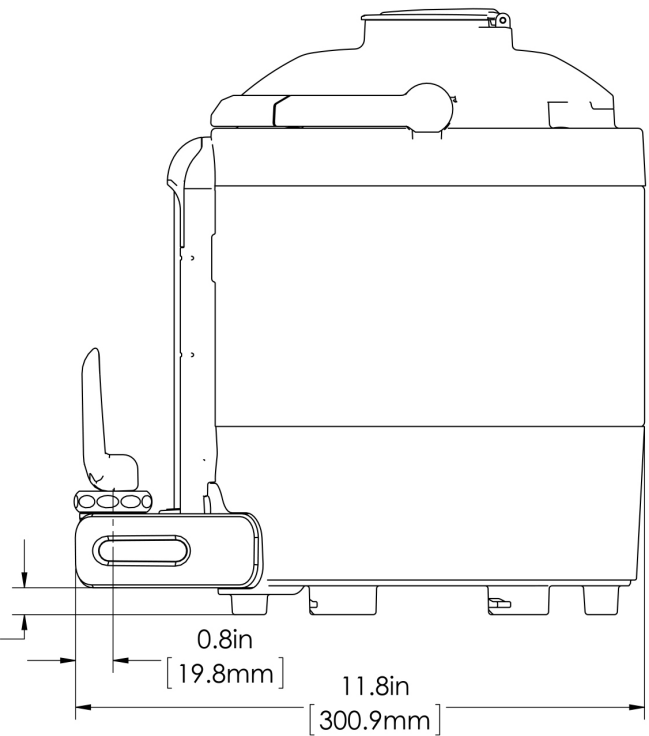

1Gal(3.8L) TF Srvr no Base, MSG GEN3

Height: 12.6" Width: 9.1" Depth: 11.8"
(32.0cm) (23.1cm) (30.0cm)

- Vacuum insulated to keep coffee hot for hours
- Brew-through design with flip lid cover
- Soft-grip bail handle for easy transportation
- Integrated sight gauge assembly allows for easy cleaning
- Sturdy aluminum faucet guard keeps faucet area clean and protected
- Fast flow faucet
- Ideal for use with Twin or Single Infusion Series Brewers

Last Updated:
04/29/2022

0.6in
[14.2mm]

0.8in
[19.8mm]

11.8in
[300.9mm]

	Unit			Shipping				
	Height	Width	Depth	Height	Width	Depth	Weight	Volume
English	12.6 in.	9.1 in.	11.8 in.	16.6 in.	11.9 in.	15.3 in.	9.300 lbs	1.752 ft ³
Metric	32.0 cm	23.1 cm	30.0 cm	42.2 cm	30.3 cm	38.7 cm	4.218 kgs	0.050 m ³