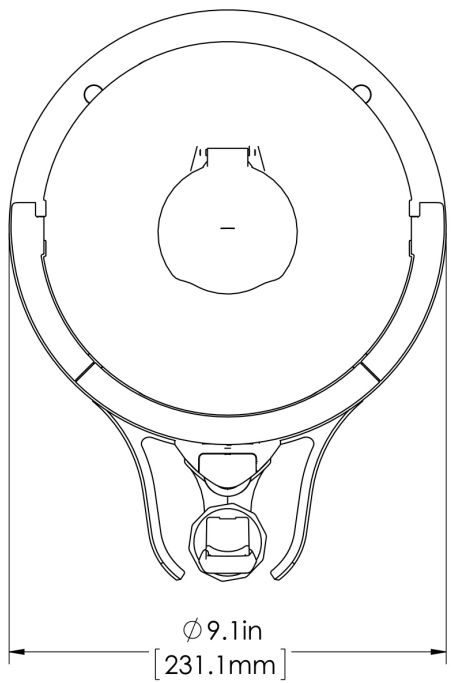

1Gal(3.8L) TF Srvr no Base, MSG GEN3

Height: 12.6" Width: 9.1" Depth: 11.8"
(32.0cm) (23.1cm) (30.0cm)

- Vacuum insulated to keep coffee hot for hours
- Brew-through design with flip lid cover
- Soft-grip bail handle for easy transportation
- Integrated sight gauge assembly allows for easy cleaning
- Sturdy aluminum faucet guard keeps faucet area clean and protected
- Fast flow faucet
- Ideal for use with Twin or Single Infusion Series Brewers

Agency:

Specifications

Product #: 44000.0250

Lid Color: Black

Handle: Bail Handle

Liner: Stainless Steel

Dispense: Lever Action

Additional Features

Holding Capacity

English	Metric
128 oz.	3.8 L

 **WARNING:**

BUNN® reserves the right to change specifications and product design without notice. Such revisions do not entitle the buyer to corresponding changes, improvements, additions or replacements for previously purchased equipment. For most current specifications and other info visit bunn.com.

Last Updated:
04/29/2022

0.6in
[14.2mm]

0.8in
[19.8mm]

11.8in
[300.9mm]

	Unit			Shipping				
	Height	Width	Depth	Height	Width	Depth	Weight	Volume
English	12.6 in.	9.1 in.	11.8 in.	16.6 in.	11.9 in.	15.3 in.	9.300 lbs	1.752 ft ³
Metric	32.0 cm	23.1 cm	30.0 cm	42.2 cm	30.3 cm	38.7 cm	4.218 kgs	0.050 m ³