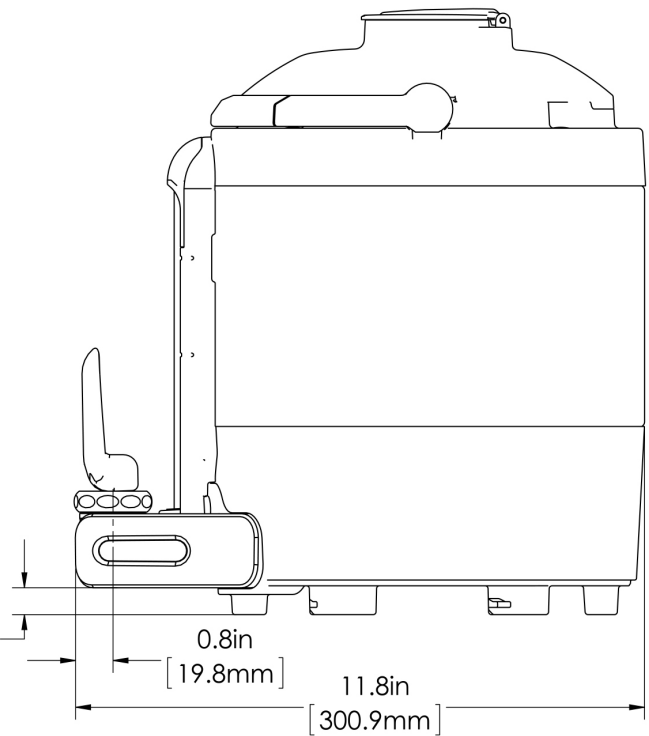

1Gal(3.8L) TF Srvr no Base, MSG GEN3

Height: 12.6" Width: 9.1" Depth: 11.8"
(32.0cm) (23.1cm) (30.0cm)

- Vacuum insulated to keep coffee hot for hours
- Brew-through design with flip lid cover
- Soft-grip bail handle for easy transportation
- Integrated sight gauge assembly allows for easy cleaning
- Sturdy aluminum faucet guard keeps faucet area clean and protected
- Fast flow faucet
- Ideal for use with Twin or Single Infusion Series Brewers

Last Updated:
01/26/2022

0.6in
[14.2mm]

	Unit			Shipping				
	Height	Width	Depth	Height	Width	Depth	Weight	Volume
English	12.6 in.	9.1 in.	11.8 in.	16.6 in.	11.9 in.	15.3 in.	9.300 lbs	1.752 ft ³
Metric	32.0 cm	23.1 cm	30.0 cm	42.2 cm	30.3 cm	38.7 cm	4.218 kgs	0.050 m ³