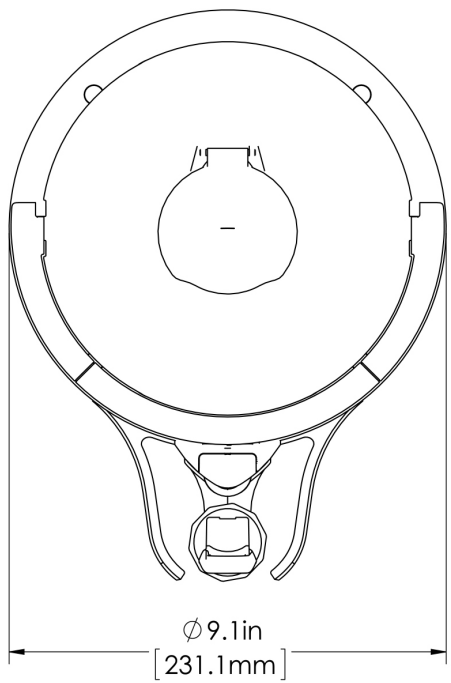

1Gal(3.8L) TF Srvr no Base, MSG GEN3

Height: 12.6" Width: 9.1" Depth: 11.8"
(32.0cm) (23.1cm) (30.0cm)

- Vacuum insulated to keep coffee hot for hours
- Brew-through design with flip lid cover
- Soft-grip bail handle for easy transportation
- Integrated sight gauge assembly allows for easy cleaning
- Sturdy aluminum faucet guard keeps faucet area clean and protected
- Fast flow faucet
- Ideal for use with Twin or Single Infusion Series Brewers

Agency:

Specifications

Product #: 44000.0250

Lid Color: Black

Handle: Bail Handle

Liner: Stainless Steel

Dispense: Lever Action

Additional Features

Holding Capacity

English	Metric
128 oz.	3.8 L

 **WARNING:**

BUNN® reserves the right to change specifications and product design without notice. Such revisions do not entitle the buyer to corresponding changes, improvements, additions or replacements for previously purchased equipment. For most current specifications and other info visit bunn.com.

Last Updated:
01/26/2022

0.6in
[14.2mm]

	Unit			Shipping				
	Height	Width	Depth	Height	Width	Depth	Weight	Volume
English	12.6 in.	9.1 in.	11.8 in.	16.6 in.	11.9 in.	15.3 in.	9.300 lbs	1.752 ft ³
Metric	32.0 cm	23.1 cm	30.0 cm	42.2 cm	30.3 cm	38.7 cm	4.218 kgs	0.050 m ³