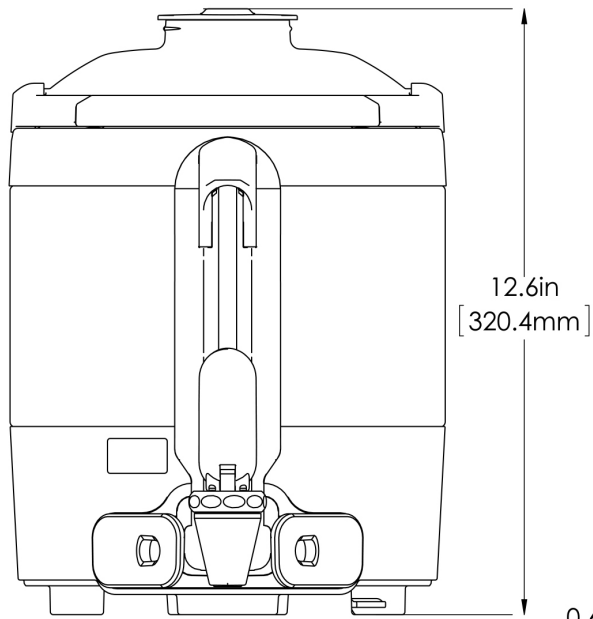

1Gal(3.8L) TF Srvr no Base, MSG GEN3

Height: 12.6" Width: 9.1" Depth: 11.8"
(32.0cm) (23.1cm) (30.0cm)

- Vacuum insulated to keep coffee hot for hours
- Brew-through design with flip lid cover
- Soft-grip bail handle for easy transportation
- Integrated sight gauge assembly allows for easy cleaning
- Sturdy aluminum faucet guard keeps faucet area clean and protected
- Fast flow faucet
- Ideal for use with Twin or Single Infusion Series Brewers

Last Updated:
01/26/2022

0.6in
[14.2mm]

	Unit			Shipping				
	Height	Width	Depth	Height	Width	Depth	Weight	Volume
English	12.6 in.	9.1 in.	11.8 in.	16.6 in.	11.9 in.	15.3 in.	9.300 lbs	1.752 ft ³
Metric	32.0 cm	23.1 cm	30.0 cm	42.2 cm	30.3 cm	38.7 cm	4.218 kgs	0.050 m ³