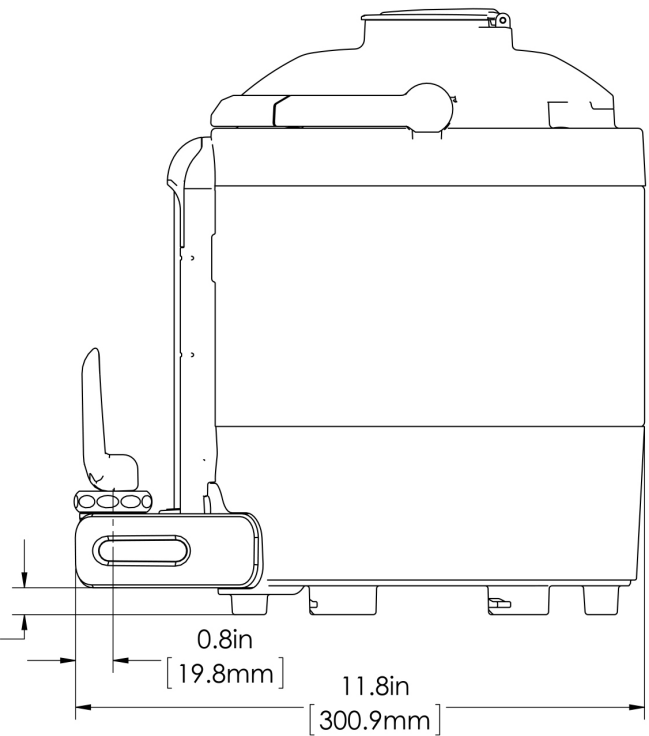

1Gal(3.8L) TF Srvr no Base, MSG GEN3

Height: 12.6" Width: 9.1" Depth: 11.8"
(32.0cm) (23.1cm) (30.0cm)

- Vacuum insulated to keep coffee hot for hours
- Brew-through design with flip lid cover
- Soft-grip bail handle for easy transportation
- Integrated sight gauge assembly allows for easy cleaning
- Sturdy aluminum faucet guard keeps faucet area clean and protected
- Fast flow faucet
- Ideal for use with Twin or Single Infusion Series Brewers

Last Updated:
10/13/2021

0.6in
[14.2mm]

	Unit			Shipping				
	Height	Width	Depth	Height	Width	Depth	Weight	Volume
English	12.6 in.	9.1 in.	11.8 in.	16.6 in.	11.9 in.	15.3 in.	9.300 lbs	1.752 ft ³
Metric	32.0 cm	23.1 cm	30.0 cm	42.2 cm	30.3 cm	38.7 cm	4.218 kgs	0.050 m ³