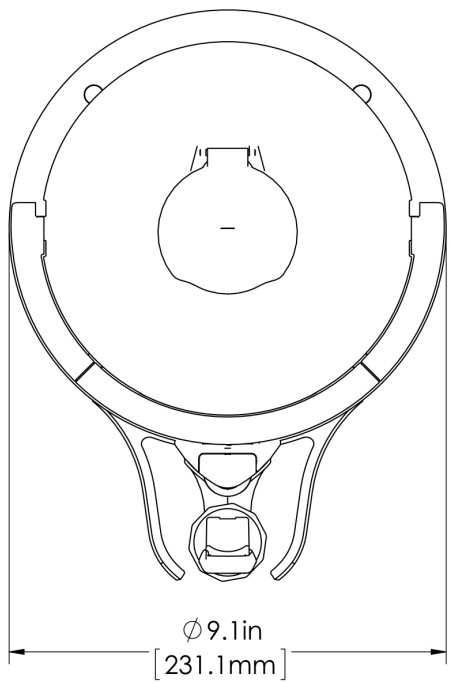

1Gal(3.8L) TF Srvr no Base, MSG GEN3

Height: 12.6" Width: 9.1" Depth: 11.8"
(32.0cm) (23.1cm) (30.0cm)

- Vacuum insulated to keep coffee hot for hours
- Brew-through design with flip lid cover
- Soft-grip bail handle for easy transportation
- Integrated sight gauge assembly allows for easy cleaning
- Sturdy aluminum faucet guard keeps faucet area clean and protected
- Fast flow faucet
- Ideal for use with Twin or Single Infusion Series Brewers

Agency:

Specifications

Product #: 44000.0250

Lid Color: Black

Handle: Bail Handle

Liner: Stainless Steel

Dispense: Lever Action

Additional Features

Holding Capacity

English	Metric
128 oz.	3.8 L

 **WARNING:**

BUNN® reserves the right to change specifications and product design without notice. Such revisions do not entitle the buyer to corresponding changes, improvements, additions or replacements for previously purchased equipment. For most current specifications and other info visit bunn.com.

Last Updated:
10/13/2021

0.6in
[14.2mm]

	Unit			Shipping				
	Height	Width	Depth	Height	Width	Depth	Weight	Volume
English	12.6 in.	9.1 in.	11.8 in.	16.6 in.	11.9 in.	15.3 in.	9.300 lbs	1.752 ft ³
Metric	32.0 cm	23.1 cm	30.0 cm	42.2 cm	30.3 cm	38.7 cm	4.218 kgs	0.050 m ³