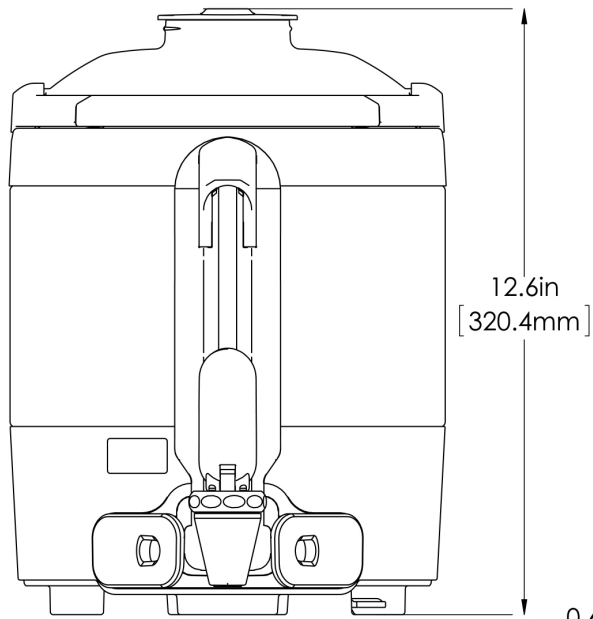

1Gal(3.8L) TF Srvr no Base, MSG GEN3

Height: 12.6" Width: 9.1" Depth: 11.8"
(32.0cm) (23.1cm) (30.0cm)

- Vacuum insulated to keep coffee hot for hours
- Brew-through design with flip lid cover
- Soft-grip bail handle for easy transportation
- Integrated sight gauge assembly allows for easy cleaning
- Sturdy aluminum faucet guard keeps faucet area clean and protected
- Fast flow faucet
- Ideal for use with Twin or Single Infusion Series Brewers

Last Updated:
10/13/2021

0.6in
[14.2mm]

	Unit			Shipping				
	Height	Width	Depth	Height	Width	Depth	Weight	Volume
English	12.6 in.	9.1 in.	11.8 in.	16.6 in.	11.9 in.	15.3 in.	9.300 lbs	1.752 ft ³
Metric	32.0 cm	23.1 cm	30.0 cm	42.2 cm	30.3 cm	38.7 cm	4.218 kgs	0.050 m ³