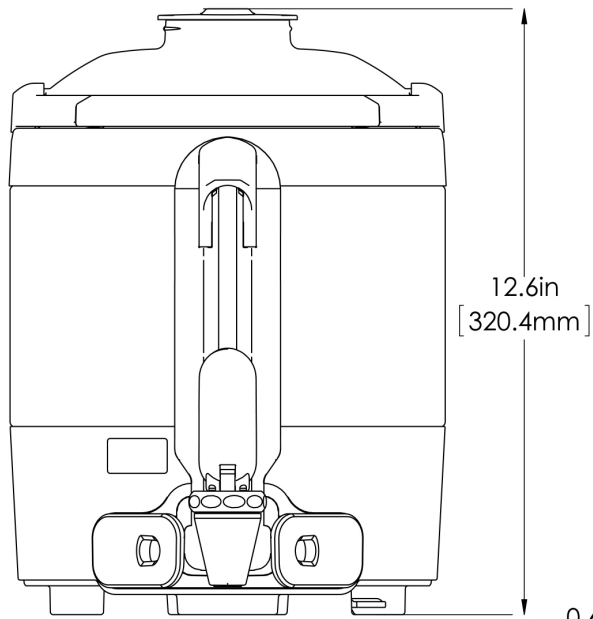

1Gal(3.8L) TF Srvr no Base, MSG GEN3

Height: 12.6" Width: 9.1" Depth: 11.8"
(32.0cm) (23.1cm) (30.0cm)

- Vacuum insulated to keep coffee hot for hours
- Brew-through design with flip lid cover
- Soft-grip bail handle for easy transportation
- Integrated sight gauge assembly allows for easy cleaning
- Sturdy aluminum faucet guard keeps faucet area clean and protected
- Fast flow faucet
- Ideal for use with Twin or Single Infusion Series Brewers

Agency:

Specifications

Product #: 44000.0250

Lid Color: Black

Handle: Bail Handle

Liner: Stainless Steel

Dispense: Lever Action

Additional Features

Last Updated:
04/08/2021

0.6in
[14.2mm]

	Unit			Shipping				
	Height	Width	Depth	Height	Width	Depth	Weight	Volume
English	12.6 in.	9.1 in.	11.8 in.	16.6 in.	11.9 in.	15.3 in.	9.300 lbs	1.752 ft ³
Metric	32.0 cm	23.1 cm	30.0 cm	42.2 cm	30.3 cm	38.7 cm	4.218 kgs	0.050 m ³