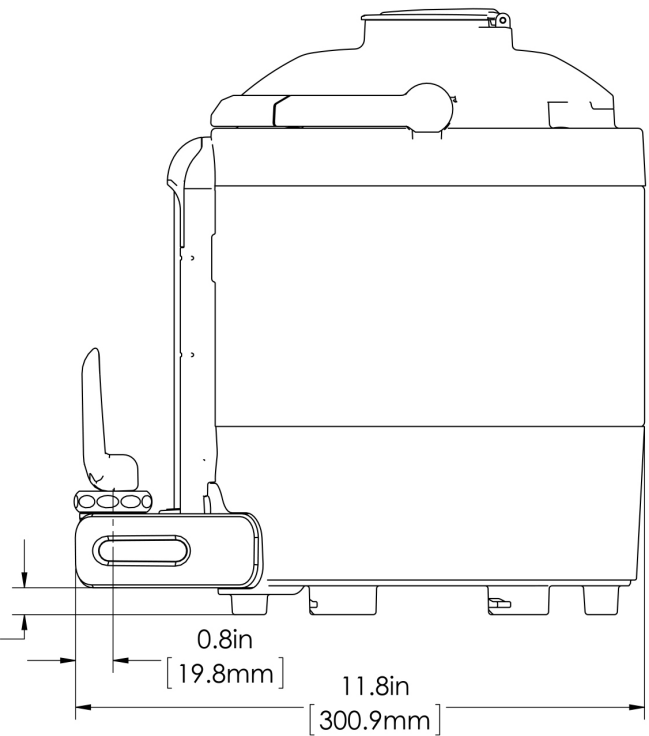

1Gal(3.8L) TF Srvr no Base, MSG GEN3

Height: 12.6" Width: 9.1" Depth: 11.8"
(32.0cm) (23.1cm) (30.0cm)

- Vacuum insulated to keep coffee hot for hours
- Brew-through design with flip lid cover
- Soft-grip bail handle for easy transportation
- Integrated sight gauge assembly allows for easy cleaning
- Sturdy aluminum faucet guard keeps faucet area clean and protected
- Fast flow faucet
- Ideal for use with Twin or Single Infusion Series Brewers

Last Updated:
04/08/2021

0.6in
[14.2mm]

	Unit			Shipping				
	Height	Width	Depth	Height	Width	Depth	Weight	Volume
English	12.6 in.	9.1 in.	11.8 in.	16.6 in.	11.9 in.	15.3 in.	9.300 lbs	1.752 ft ³
Metric	32.0 cm	23.1 cm	30.0 cm	42.2 cm	30.3 cm	38.7 cm	4.218 kgs	0.050 m ³