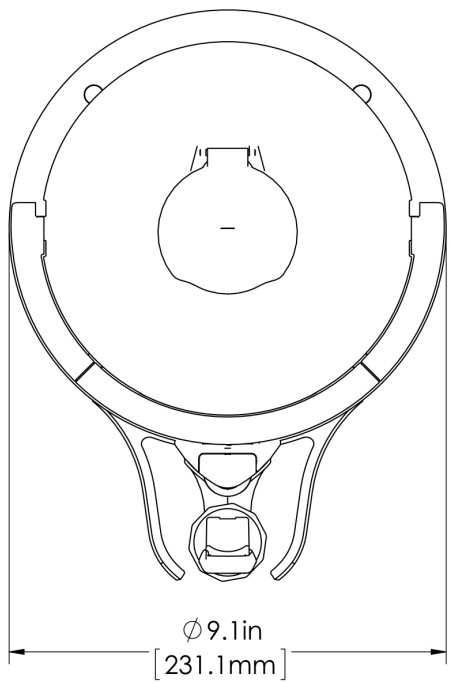

1Gal(3.8L) TF Srvr no Base, MSG GEN3

Height: 12.6" Width: 9.1" Depth: 11.8"
(32.0cm) (23.1cm) (30.0cm)

- Vacuum insulated to keep coffee hot for hours
- Brew-through design with flip lid cover
- Soft-grip bail handle for easy transportation
- Integrated sight gauge assembly allows for easy cleaning
- Sturdy aluminum faucet guard keeps faucet area clean and protected
- Fast flow faucet
- Ideal for use with Twin or Single Infusion Series Brewers

Agency:

Specifications

Product #: 44000.0250

Lid Color: Black

Handle: Bail Handle

Liner: Stainless Steel

Dispense: Lever Action

Additional Features

Holding Capacity

English	Metric
128 oz.	3.8 L

BUNN® reserves the right to change specifications and product design without notice. Such revisions do not entitle the buyer to corresponding changes, improvements, additions or replacements for previously purchased equipment. For most current specifications and other info visit bunn.com.

Last Updated:
04/08/2021

0.6in
[14.2mm]

	Unit			Shipping				
	Height	Width	Depth	Height	Width	Depth	Weight	Volume
English	12.6 in.	9.1 in.	11.8 in.	16.6 in.	11.9 in.	15.3 in.	9.300 lbs	1.752 ft ³
Metric	32.0 cm	23.1 cm	30.0 cm	42.2 cm	30.3 cm	38.7 cm	4.218 kgs	0.050 m ³