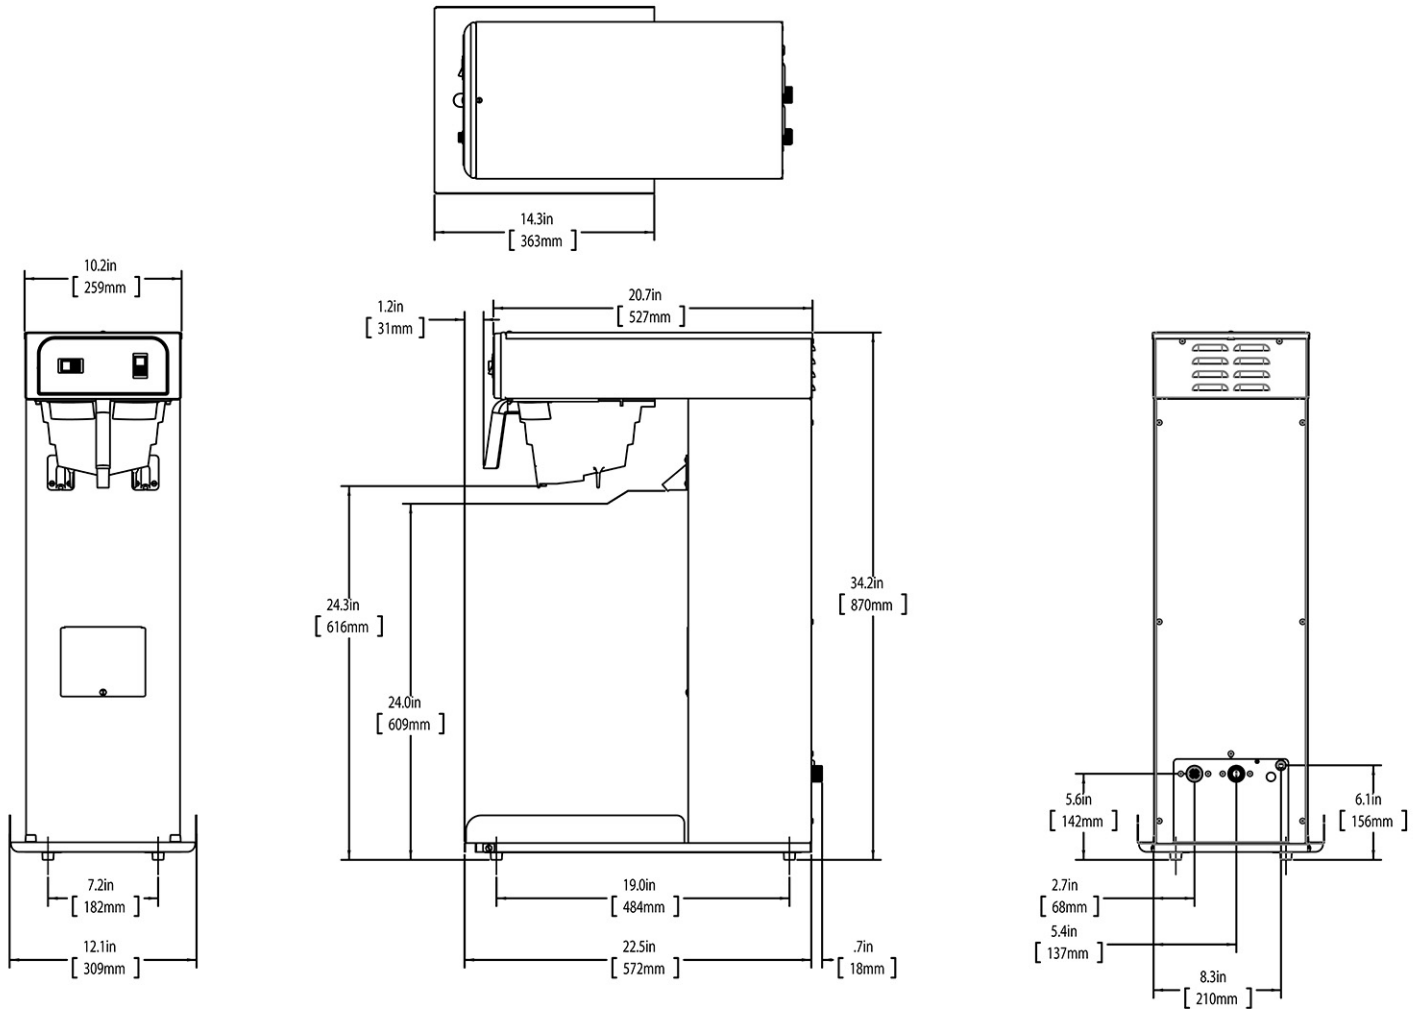

TB6, 29" Trunk

Height: 34.2" Width: 12.1" Depth: 23.2"
(86.9cm) (30.7cm) (58.9cm)

- Color coded decals help the operator properly align the brew basket, dispenser and choose the correct selection
- Includes rotating brew basket, base platform adapter, dedicated dilution nozzles and brew selection switch
- Specifically designed to accommodate and brew into two BUNN 3.5gal Narrow Tea Dispensers (can also brew directly into standard tea dispensers)
- SplashGard® funnel deflects hot liquids away from the hand

Last Updated:
03/13/2025

	Unit			Shipping				
	Height	Width	Depth	Height	Width	Depth	Weight	Volume
English	34.2 in.	12.1 in.	23.2 in.	38.0 in.	13.3 in.	27.4 in.	42.100 lbs	7.976 ft ³
Metric	86.9 cm	30.7 cm	58.9 cm	96.5 cm	33.7 cm	69.5 cm	19.097 kgs	0.226 m ³