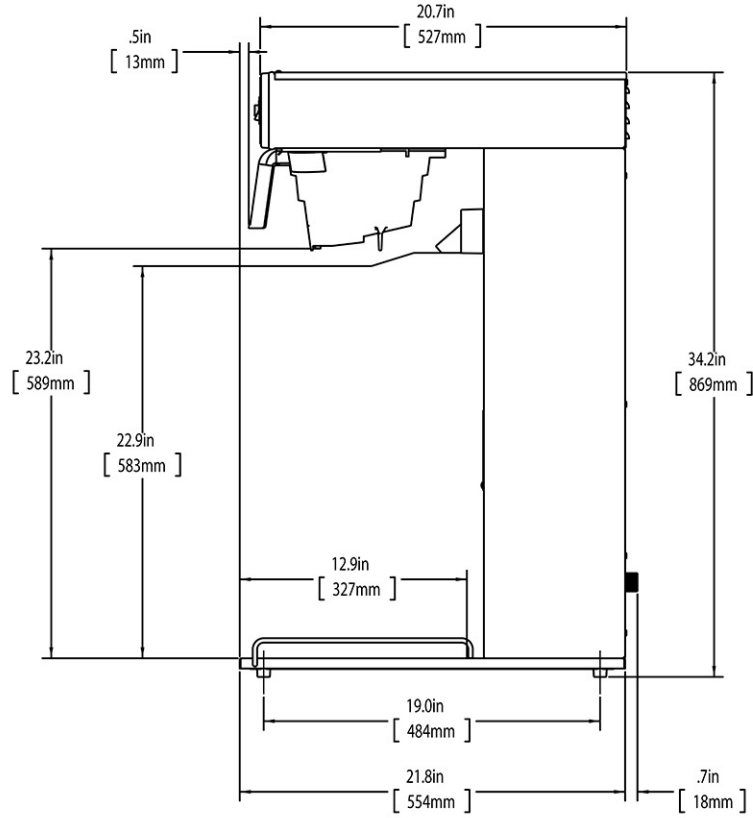

Plumbing Requirements

PSI	kPa	Fitting Supplied	Water Flow Required (GPM)
20-90	138-621	1/4" Male Flare Fitting	-

CAD Drawings

2D	Revit	KLC
●		

WARNING:

BUNN® reserves the right to change specifications and product design without notice. Such revisions do not entitle the buyer to corresponding changes, improvements, additions or replacements for previously purchased equipment. For most current specifications and other info visit bunn.com.

Last Updated:
02/17/2025

	Unit			Shipping				
	Height	Width	Depth	Height	Width	Depth	Weight	Volume
English	34.2 in.	11.5 in.	22.5 in.	38.1 in.	14.3 in.	32.3 in.	53.350 lbs	10.139 ft³
Metric	86.9 cm	29.2 cm	57.2 cm	96.8 cm	36.2 cm	81.9 cm	24.200 kgs	0.287 m³