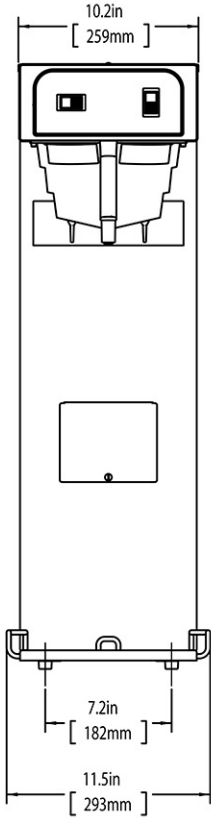

TB3Q w/TD4T Server, 29" Trunk

Height: 34.2" Width: 11.5" Depth: 22.5"
(86.9cm) (29.2cm) (57.2cm)

- Quickbrew has shorter brewing cycle
- Brews directly into any style portable server
- SplashGard® funnel deflects hot liquids away from the hand

TD4T Square Dispenser Included

Quick Brew

Electrical & Capacity

Volts*	Amps	Watts	Cord Attached	Plug Type	8oz cups/hr 236ml cups/hr	Input H ² O Temp.	Phase	# Wires plus Ground	Hertz
120	14.4	1730	Yes	NEMA 5-15P	336	60°F (15.5°C)	1	2	60

Plumbing Requirements

PSI	kPa	Fitting Supplied	Water Flow Required (GPM)
20-90	138-621	1/4" Male Flare Fitting	-

CAD Drawings

2D	Revit	KLC
●		

WARNING:

BUNN® reserves the right to change specifications and product design without notice. Such revisions do not entitle the buyer to corresponding changes, improvements, additions or replacements for previously purchased equipment. For most current specifications and other info visit bunn.com.

Last Updated:
02/17/2025

	Unit			Shipping				
	Height	Width	Depth	Height	Width	Depth	Weight	Volume
English	34.2 in.	11.5 in.	22.5 in.	38.1 in.	14.3 in.	32.3 in.	53.350 lbs	10.139 ft³
Metric	86.9 cm	29.2 cm	57.2 cm	96.8 cm	36.2 cm	81.9 cm	24.200 kgs	0.287 m³