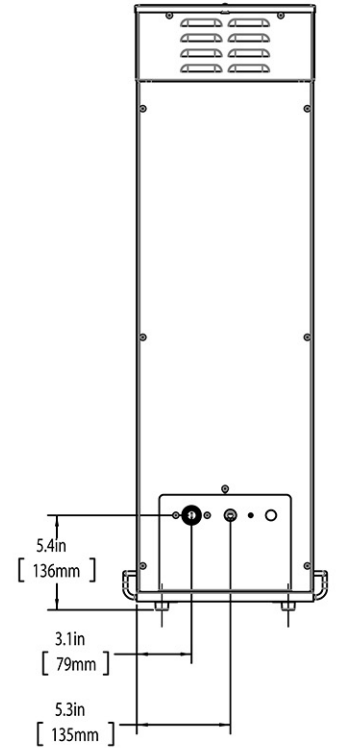

Plumbing Requirements

PSI	kPa	Fitting Supplied	Water Flow Required (GPM)
20-90	138-621	1/4" Male Flare Fitting	-

CAD Drawings

2D	Revit	KLC
●		

WARNING:

BUNN® reserves the right to change specifications and product design without notice. Such revisions do not entitle the buyer to corresponding changes, improvements, additions or replacements for previously purchased equipment. For most current specifications and other info visit bunn.com.

Last Updated:
02/17/2025

	Unit			Shipping				
	Height	Width	Depth	Height	Width	Depth	Weight	Volume
English	34.2 in.	11.5 in.	22.5 in.	38.1 in.	14.3 in.	32.3 in.	53.350 lbs	10.139 ft³
Metric	86.9 cm	29.2 cm	57.2 cm	96.8 cm	36.2 cm	81.9 cm	24.200 kgs	0.287 m³