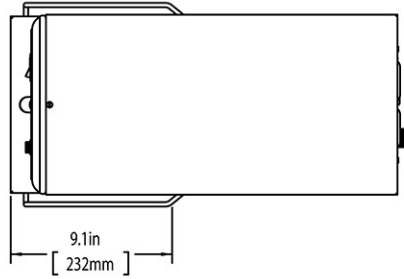

Last Updated:
02/17/2025

	Unit			Shipping				
	Height	Width	Depth	Height	Width	Depth	Weight	Volume
English	34.2 in.	11.5 in.	22.5 in.	38.1 in.	14.3 in.	32.3 in.	53.350 lbs	10.139 ft³
Metric	86.9 cm	29.2 cm	57.2 cm	96.8 cm	36.2 cm	81.9 cm	24.200 kgs	0.287 m³