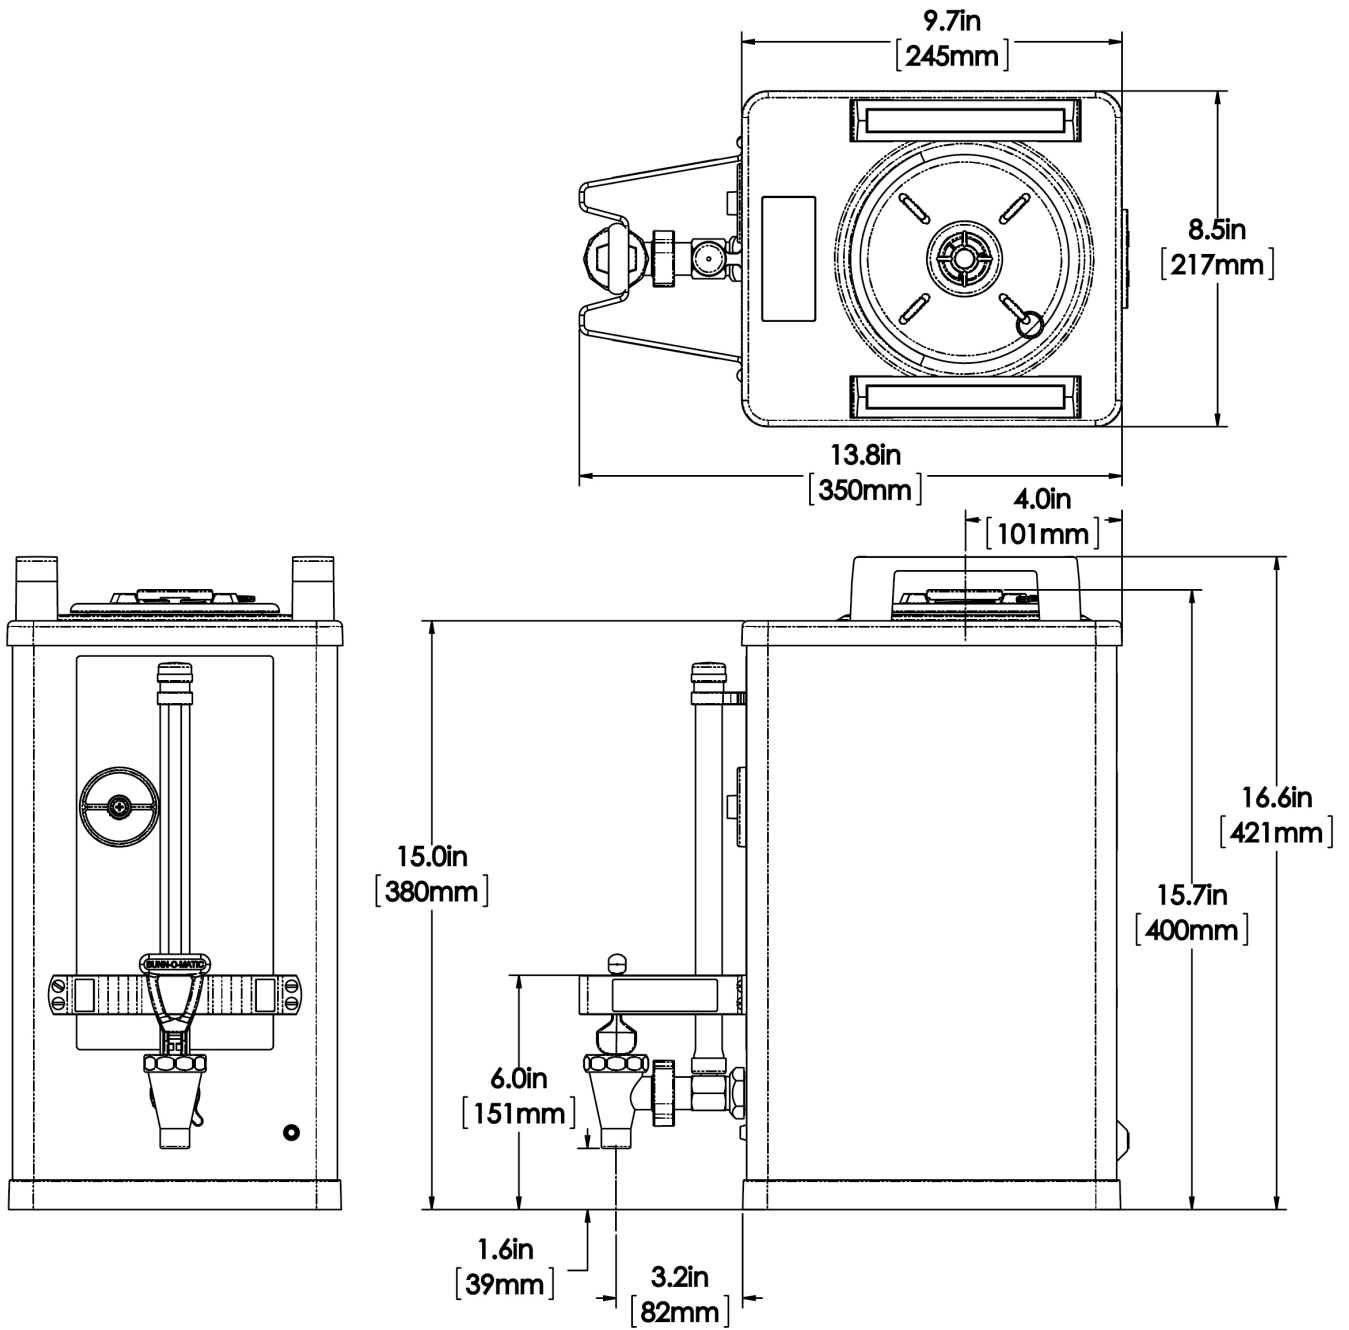

1.5Gal(5.7L) SH Srvr SST 45MIN

Height: 16.6" Width: 8.5" Depth: 13.8"
(42.2cm) (21.6cm) (35.1cm)

- LED power indicator shows server is operational
- Safety-Fresh® patented brew-through lid with vapor seal and spill prevention
- Soft Heat® servers supply controlled heat to coffee to maintain flavor and temperature

Agency:

KSA

Specifications

Product #: 27850.0006

Finish: Stainless

Additional Features

Holding Capacity

English	Metric
192 oz.	5.7 L

Last Updated:
12/18/2023

	Unit			Shipping				
	Height	Width	Depth	Height	Width	Depth	Weight	Volume
English	16.6 in.	8.5 in.	13.8 in.	20.1 in.	11.3 in.	17.5 in.	16.950 lbs	2.293 ft ³
Metric	42.2 cm	21.6 cm	35.1 cm	51.1 cm	28.6 cm	44.5 cm	7.689 kgs	0.065 m ³