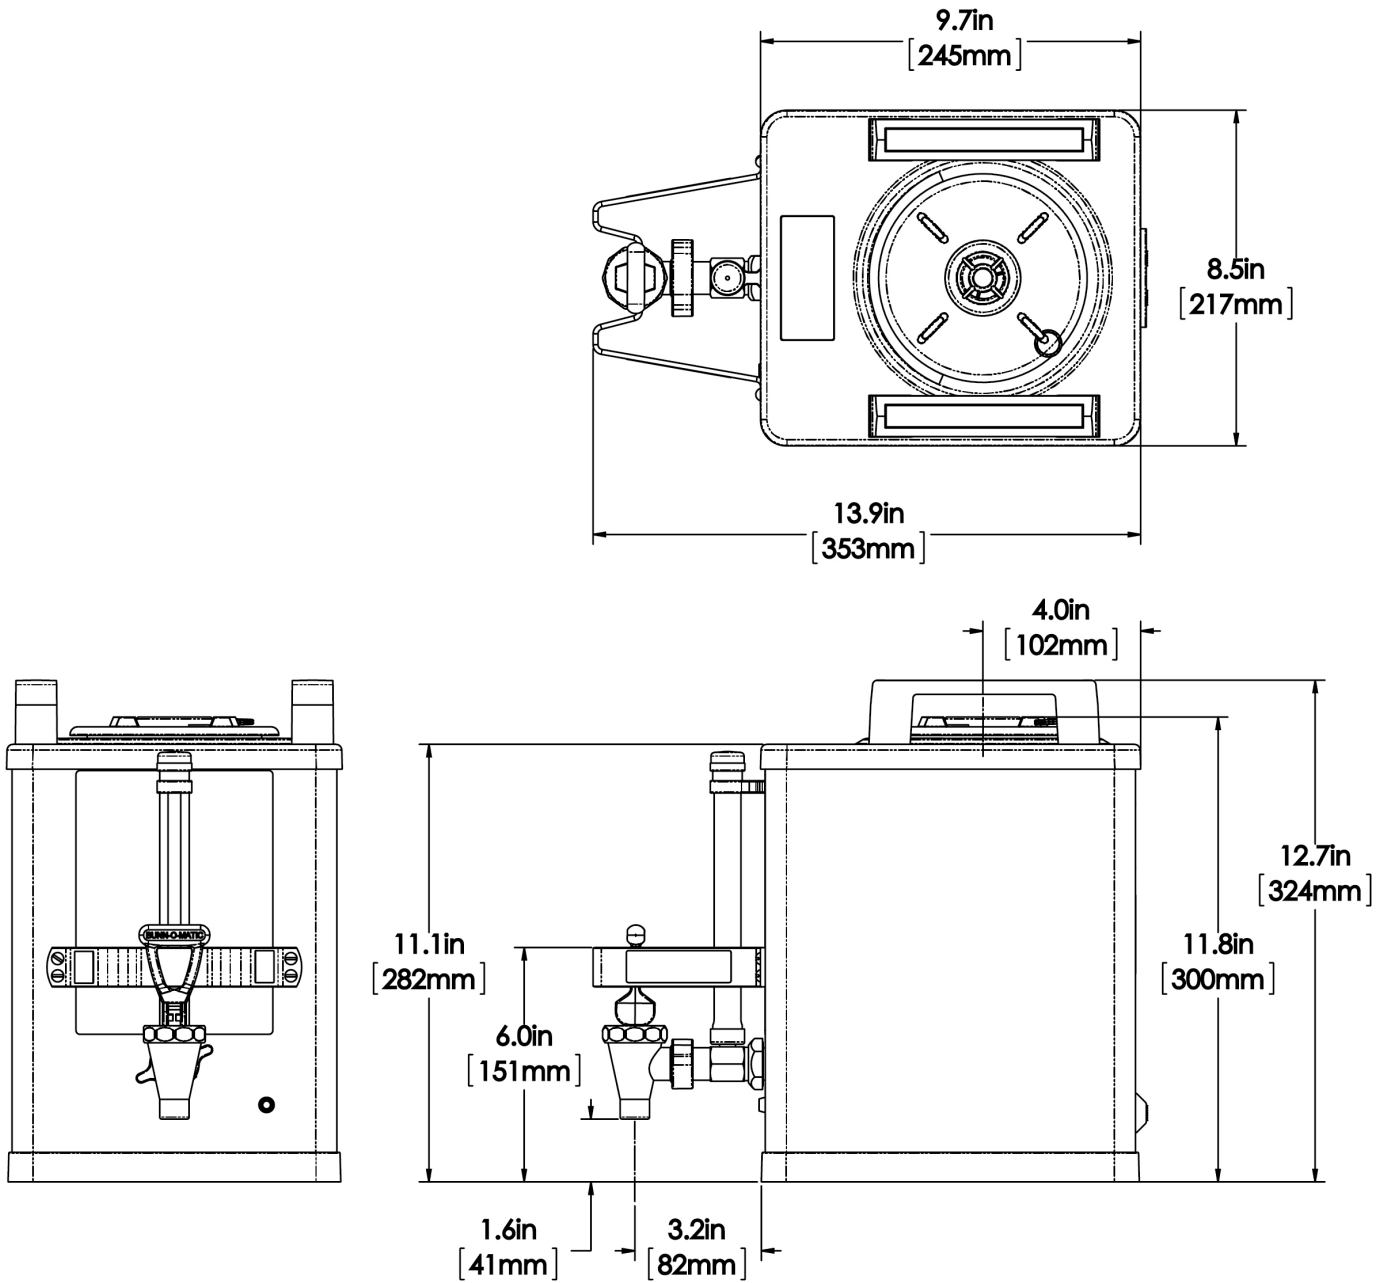

1Gal(3.8L) SH-S Srvr SST

Height: 12.7" Width: 8.5" Depth: 13.9"
(32.3cm) (21.6cm) (35.3cm)

- LED power indicator shows server is operational
- Safety-Fresh® patented brew-through lid with vapor seal and spill prevention
- Soft Heat® servers supply controlled heat to coffee to maintain flavor and temperature

Agency:

Specifications

Product #: 27850.0046

Finish: Stainless

Additional Features

Holding Capacity

English	Metric
128 oz.	3.8 L

 WARNING:

Last Updated:
09/26/2024

	Unit			Shipping				
	Height	Width	Depth	Height	Width	Depth	Weight	Volume
English	12.7 in.	8.5 in.	13.9 in.	16.4 in.	11.3 in.	17.5 in.	18.000 lbs	1.866 ft ³
Metric	32.3 cm	21.6 cm	35.3 cm	41.6 cm	28.6 cm	44.5 cm	8.165 kgs	0.053 m ³