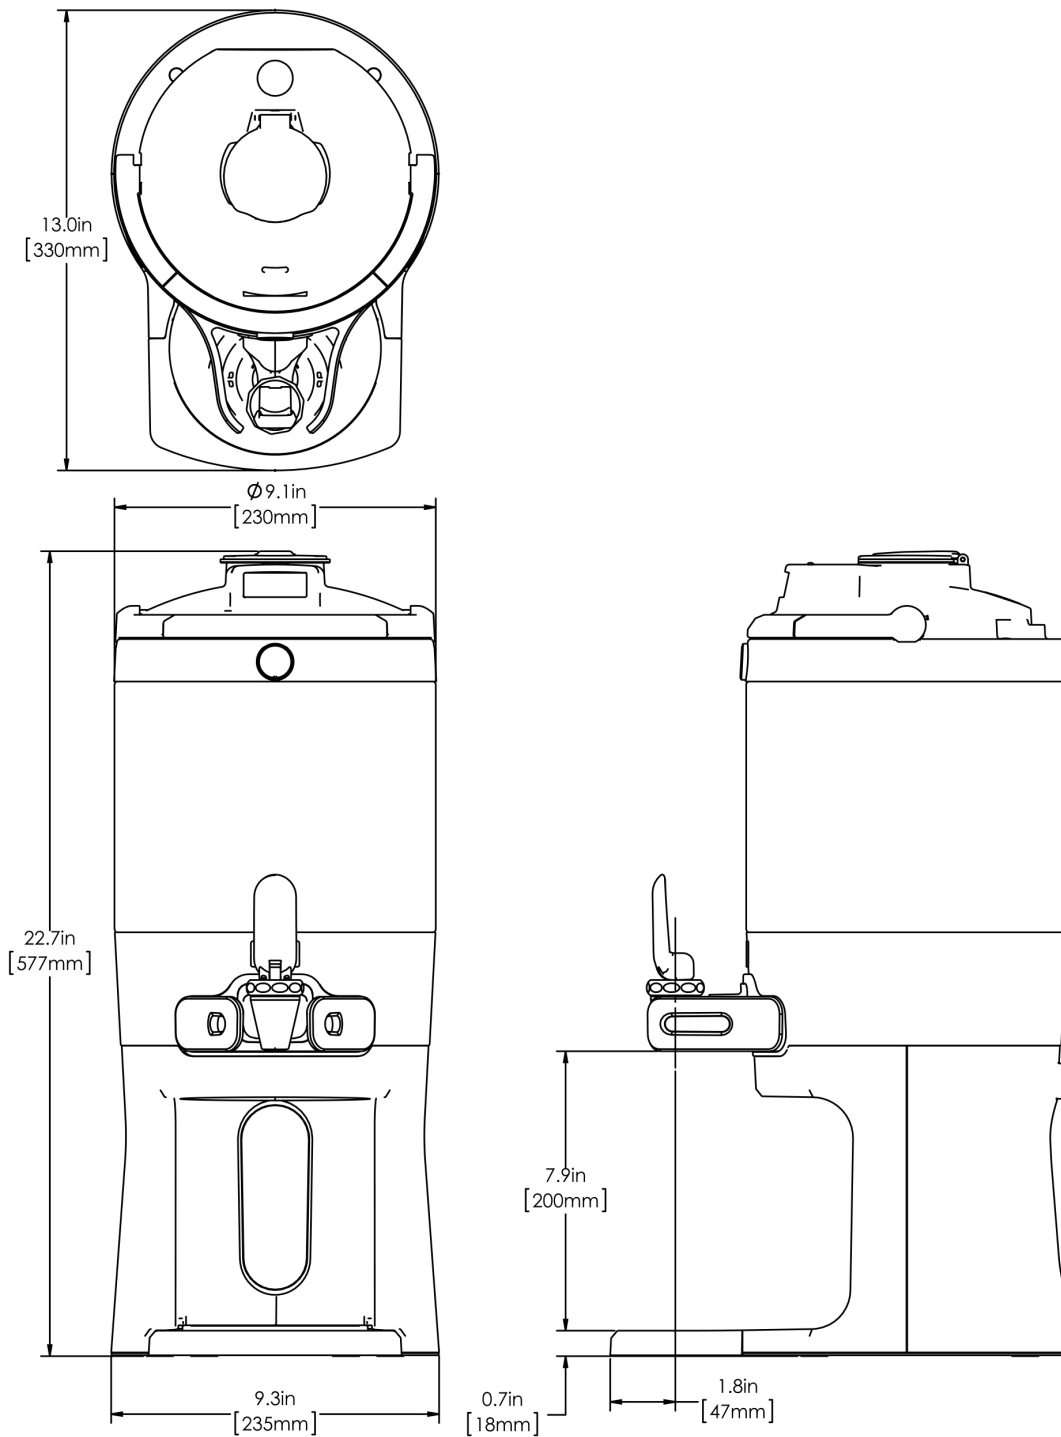

# 1.5Gal(5.7L) TF Srvr w/Base, DSG GEN3

Height: 22.7" Width: 9.3" Depth: 13.0"  
(57.7cm) (23.6cm) (33.0cm)

- Digital sight gauge operates on four easily replaceable AAA batteries with an average 1-year lifespan: display shows low battery symbol when replacement is needed
- Unique lid design allows the display to be forward or rear facing
- Volume indicator displays how much coffee is left inside the server
- Four-hour digital count-up timer
- Vacuum insulated to keep coffee hot for hours
- Brew-through design with flip lid cover
- Soft-grip bail handle for easy transportation
- Self-locking stand allows for multiple brewing and serving options
- Large cup clearance allows for dispensing into cups, decanters and thermal carafes
- Sturdy aluminum faucet guard keeps faucet area clean and protected
- Drip tray is easily removed for cleaning or to provide extra clearance for dispensing into pitchers
- Fast flow faucet
- Ideal for use with Twin or Single Infusion Series Brewers

## Holding Capacity

English	Metric
192 oz.	5.7 L

 **WARNING:**

BUNN® reserves the right to change specifications and product design without notice. Such revisions do not entitle the buyer to corresponding changes, improvements, additions or replacements for previously purchased equipment. For most current specifications and other info visit [bunn.com](http://bunn.com).

**Last Updated:**  
11/29/2023

	Unit			Shipping				
	Height	Width	Depth	Height	Width	Depth	Weight	Volume
English	22.7 in.	9.3 in.	13.0 in.	15.3 in.	11.9 in.	25.2 in.	14.600 lbs	2.654 ft <sup>3</sup>
Metric	57.7 cm	23.6 cm	33.0 cm	38.7 cm	30.3 cm	64.0 cm	6.623 kgs	0.075 m <sup>3</sup>