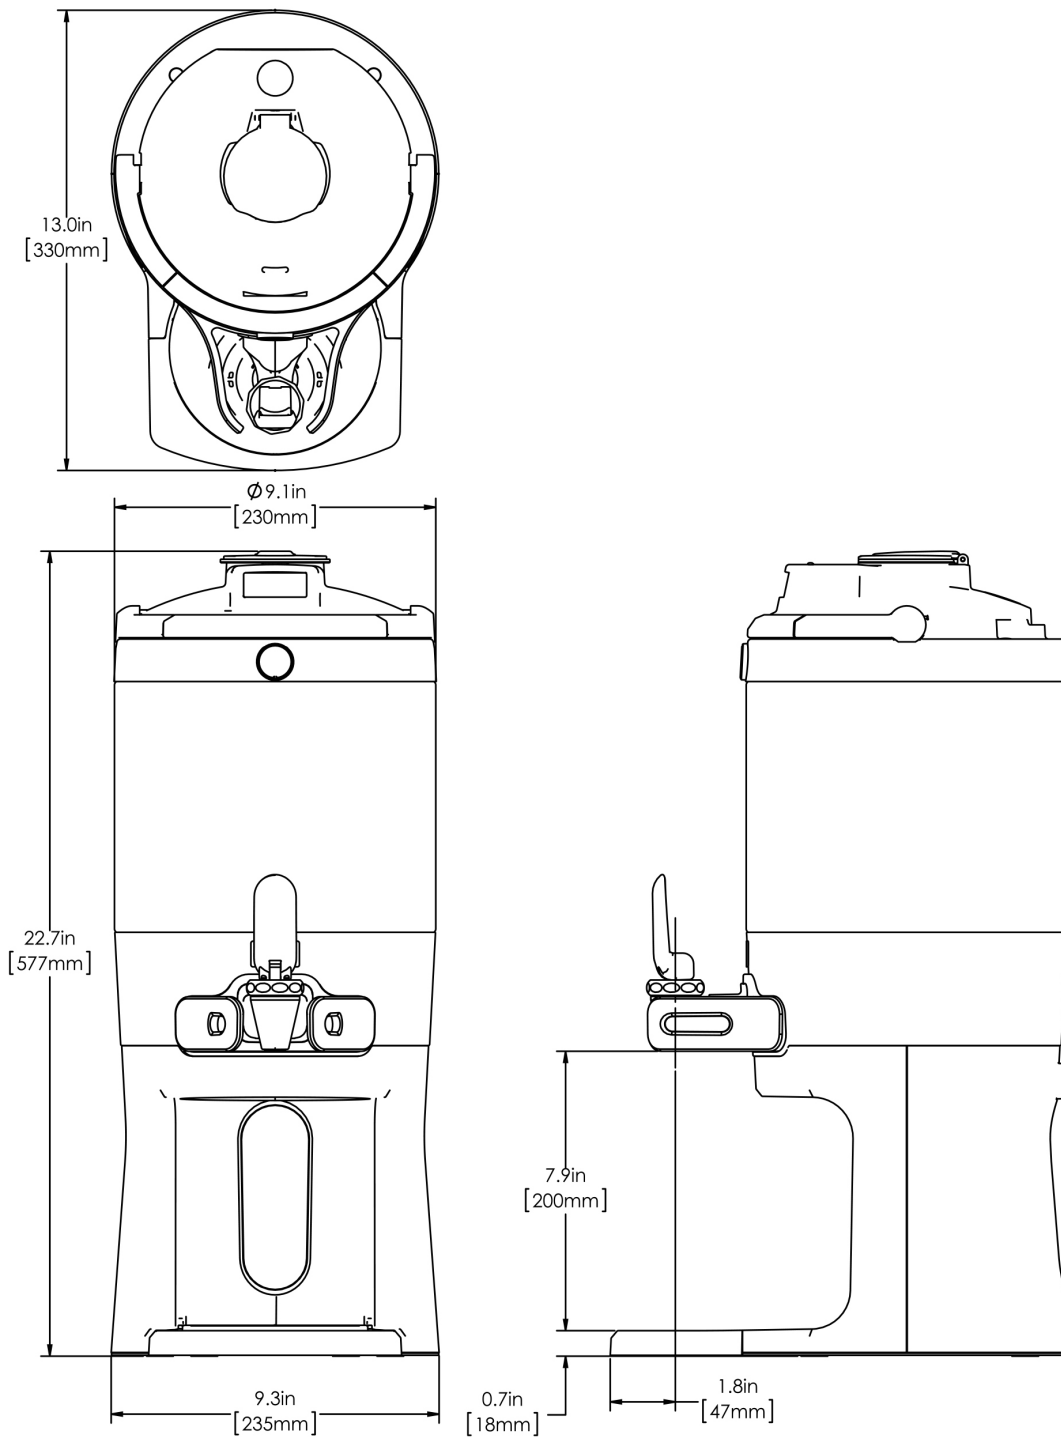

1.5Gal(5.7L) TF Srvr w/Base, DSG GEN3

Height: 22.7" Width: 9.3" Depth: 13.0"
(57.7cm) (23.6cm) (33.0cm)

- Digital sight gauge operates on four easily replaceable AAA batteries with an average 1-year lifespan: display shows low battery symbol when replacement is needed
- Unique lid design allows the display to be forward or rear facing
- Volume indicator displays how much coffee is left inside the server
- Four-hour digital count-up timer
- Vacuum insulated to keep coffee hot for hours
- Brew-through design with flip lid cover
- Soft-grip bail handle for easy transportation
- Self-locking stand allows for multiple brewing and serving options
- Large cup clearance allows for dispensing into cups, decanters and thermal carafes
- Sturdy aluminum faucet guard keeps faucet area clean and protected
- Drip tray is easily removed for cleaning or to provide extra clearance for dispensing into pitchers
- Fast flow faucet
- Ideal for use with Twin or Single Infusion Series Brewers

Agency:

Specifications

Product #: 42750.0200

Lid Color: Black

Handle: Bail Handle

Liner: Stainless Steel

Dispense: Lever Action

Additional Features

Holding Capacity

English	Metric
192 oz.	5.7 L

 **WARNING:**

BUNN® reserves the right to change specifications and product design without notice. Such revisions do not entitle the buyer to corresponding changes, improvements, additions or replacements for previously purchased equipment. For most current specifications and other info visit bunn.com.

Last Updated:
08/08/2022

	Unit			Shipping				
	Height	Width	Depth	Height	Width	Depth	Weight	Volume
English	22.7 in.	9.3 in.	13.0 in.	15.3 in.	11.9 in.	25.2 in.	14.600 lbs	2.654 ft ³
Metric	57.7 cm	23.6 cm	33.0 cm	38.7 cm	30.3 cm	64.0 cm	6.623 kgs	0.075 m ³