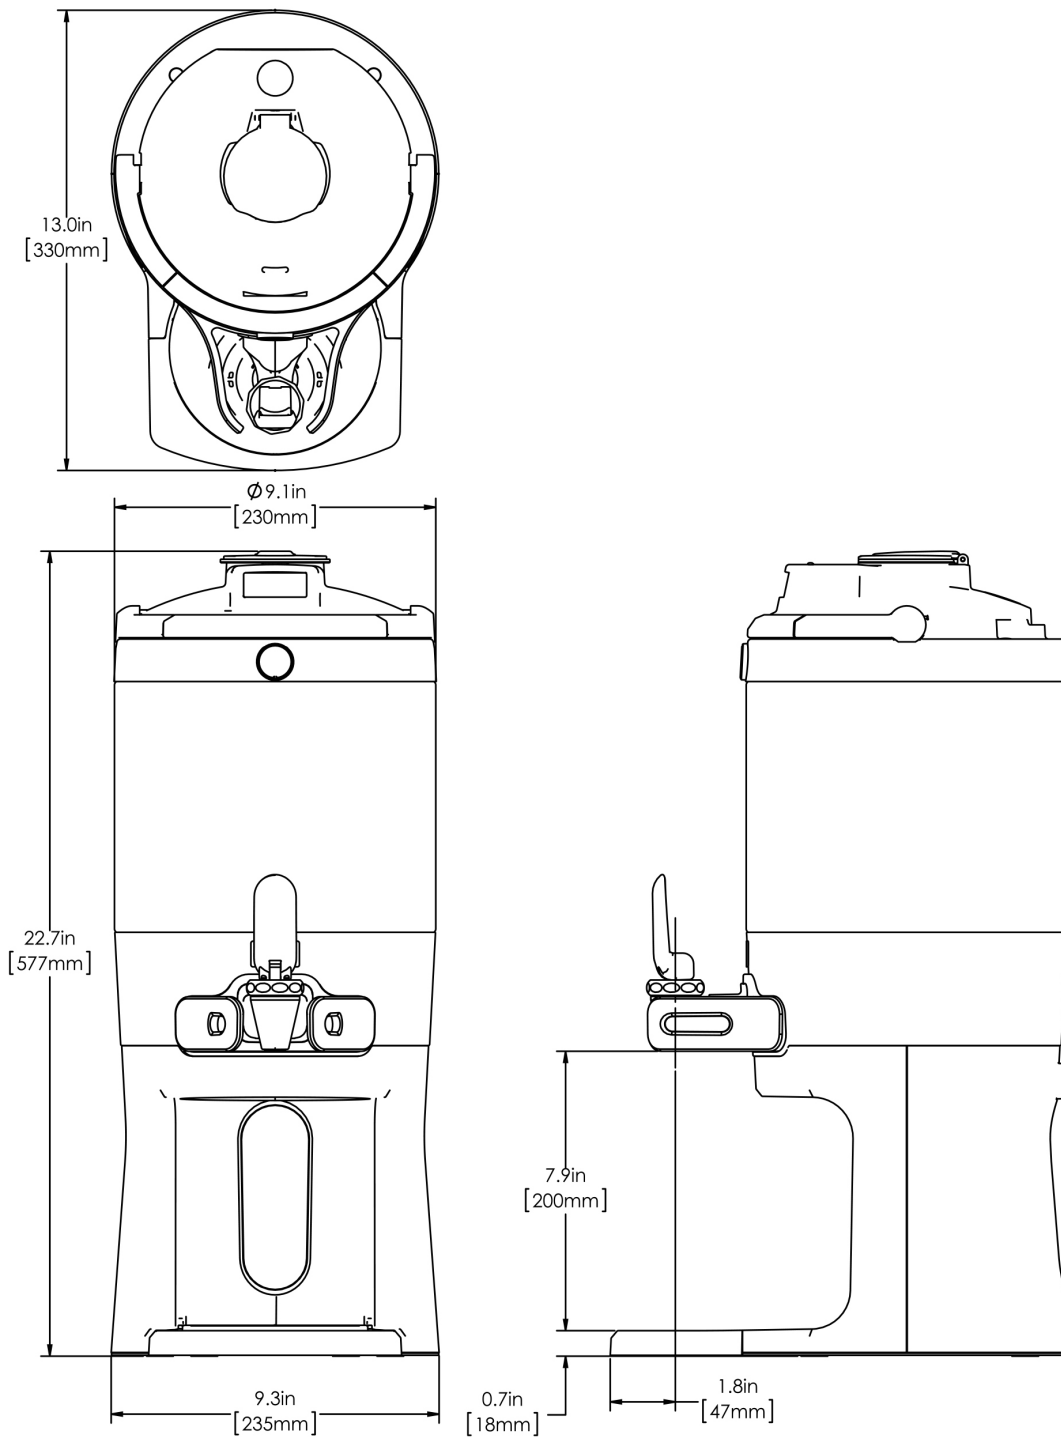

1.5Gal(5.7L) TF Srvr w/Base, DSG GEN3

Height: 22.7" Width: 9.3" Depth: 13.0"
(57.7cm) (23.6cm) (33.0cm)

- Digital sight gauge operates on four easily replaceable AAA batteries with an average 1-year lifespan: display shows low battery symbol when replacement is needed
- Unique lid design allows the display to be forward or rear facing
- Volume indicator displays how much coffee is left inside the server
- Four-hour digital count-up timer
- Vacuum insulated to keep coffee hot for hours
- Brew-through design with flip lid cover
- Soft-grip bail handle for easy transportation
- Self-locking stand allows for multiple brewing and serving options
- Large cup clearance allows for dispensing into cups, decanters and thermal carafes
- Sturdy aluminum faucet guard keeps faucet area clean and protected
- Drip tray is easily removed for cleaning or to provide extra clearance for dispensing into pitchers
- Fast flow faucet
- Ideal for use with Twin or Single Infusion Series Brewers

Agency:

Specifications

Product #: 42750.0200

Lid Color: Black

Handle: Bail Handle

Liner: Stainless Steel

Dispense: Lever Action

Additional Features

Holding Capacity

English	Metric
192 oz.	5.7 L

 **WARNING:**

BUNN® reserves the right to change specifications and product design without notice. Such revisions do not entitle the buyer to corresponding changes, improvements, additions or replacements for previously purchased equipment. For most current specifications and other info visit bunn.com.

Last Updated:
07/01/2022

	Unit			Shipping				
	Height	Width	Depth	Height	Width	Depth	Weight	Volume
English	22.7 in.	9.3 in.	13.0 in.	15.3 in.	11.9 in.	25.2 in.	14.600 lbs	2.654 ft ³
Metric	57.7 cm	23.6 cm	33.0 cm	38.7 cm	30.3 cm	64.0 cm	6.623 kgs	0.075 m ³