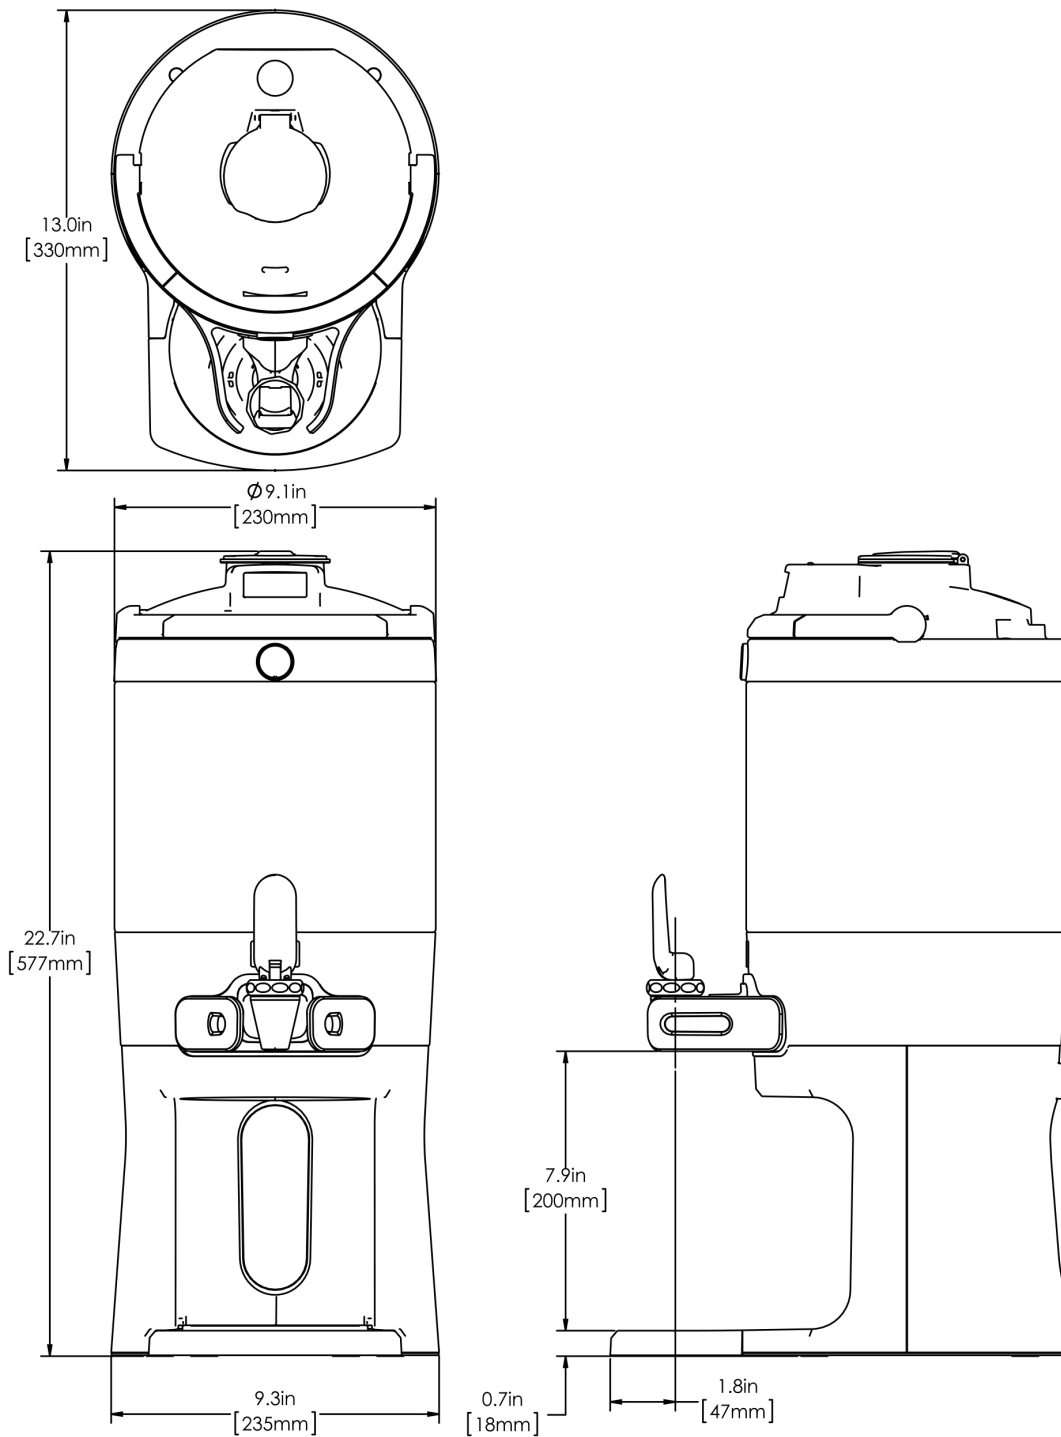

1.5Gal(5.7L) TF Srvr w/Base, DSG GEN3

Height: 22.7" Width: 9.3" Depth: 13.0"
(57.7cm) (23.6cm) (33.0cm)

- Digital sight gauge operates on four easily replaceable AAA batteries with an average 1-year lifespan: display shows low battery symbol when replacement is needed
- Unique lid design allows the display to be forward or rear facing
- Volume indicator displays how much coffee is left inside the server
- Four-hour digital count-up timer
- Vacuum insulated to keep coffee hot for hours
- Brew-through design with flip lid cover
- Soft-grip bail handle for easy transportation
- Self-locking stand allows for multiple brewing and serving options
- Large cup clearance allows for dispensing into cups, decanters and thermal carafes
- Sturdy aluminum faucet guard keeps faucet area clean and protected
- Drip tray is easily removed for cleaning or to provide extra clearance for dispensing into pitchers
- Fast flow faucet
- Ideal for use with Twin or Single Infusion Series Brewers

Agency:

Specifications

Product #: 42750.0200

Lid Color: Black

Handle: Bail Handle

Liner: Stainless Steel

Dispense: Lever Action

Additional Features

Holding Capacity

English	Metric
192 oz.	5.7 L

 **WARNING:**

BUNN® reserves the right to change specifications and product design without notice. Such revisions do not entitle the buyer to corresponding changes, improvements, additions or replacements for previously purchased equipment. For most current specifications and other info visit bunn.com.

Last Updated:
01/26/2022

	Unit			Shipping				
	Height	Width	Depth	Height	Width	Depth	Weight	Volume
English	22.7 in.	9.3 in.	13.0 in.	15.3 in.	11.9 in.	25.2 in.	14.600 lbs	2.654 ft ³
Metric	57.7 cm	23.6 cm	33.0 cm	38.7 cm	30.3 cm	64.0 cm	6.623 kgs	0.075 m ³