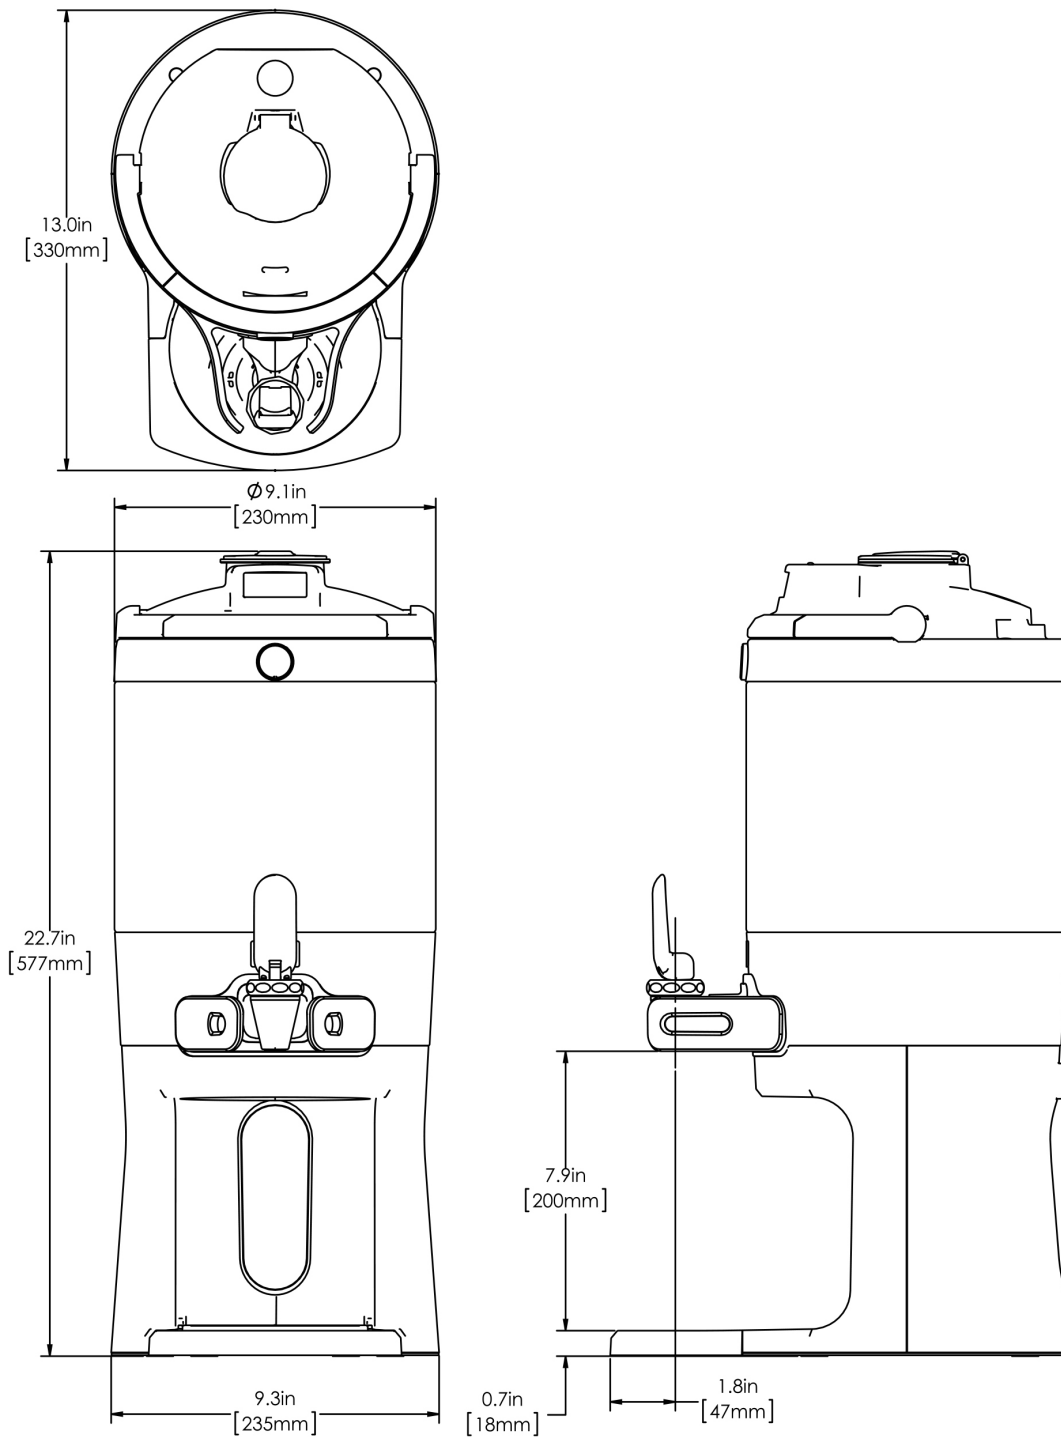

# 1.5Gal(5.7L) TF Srvr w/Base, DSG GEN3

Height: 22.7" Width: 9.3" Depth: 13.0"  
(57.7cm) (23.6cm) (33.0cm)

- Digital sight gauge operates on four easily replaceable AAA batteries with an average 1-year lifespan: display shows low battery symbol when replacement is needed
- Unique lid design allows the display to be forward or rear facing
- Volume indicator displays how much coffee is left inside the server
- Four-hour digital count-up timer
- Vacuum insulated to keep coffee hot for hours
- Brew-through design with flip lid cover
- Soft-grip bail handle for easy transportation
- Self-locking stand allows for multiple brewing and serving options
- Large cup clearance allows for dispensing into cups, decanters and thermal carafes
- Sturdy aluminum faucet guard keeps faucet area clean and protected
- Drip tray is easily removed for cleaning or to provide extra clearance for dispensing into pitchers
- Fast flow faucet
- Ideal for use with Twin or Single Infusion Series Brewers

## Holding Capacity

English	Metric
192 oz.	5.7 L

 **WARNING:**

BUNN® reserves the right to change specifications and product design without notice. Such revisions do not entitle the buyer to corresponding changes, improvements, additions or replacements for previously purchased equipment. For most current specifications and other info visit [bunn.com](http://bunn.com).

**Last Updated:**  
10/20/2021

	Unit			Shipping				
	Height	Width	Depth	Height	Width	Depth	Weight	Volume
English	22.7 in.	9.3 in.	13.0 in.	15.3 in.	11.9 in.	25.2 in.	14.600 lbs	2.654 ft <sup>3</sup>
Metric	57.7 cm	23.6 cm	33.0 cm	38.7 cm	30.3 cm	64.0 cm	6.623 kgs	0.075 m <sup>3</sup>