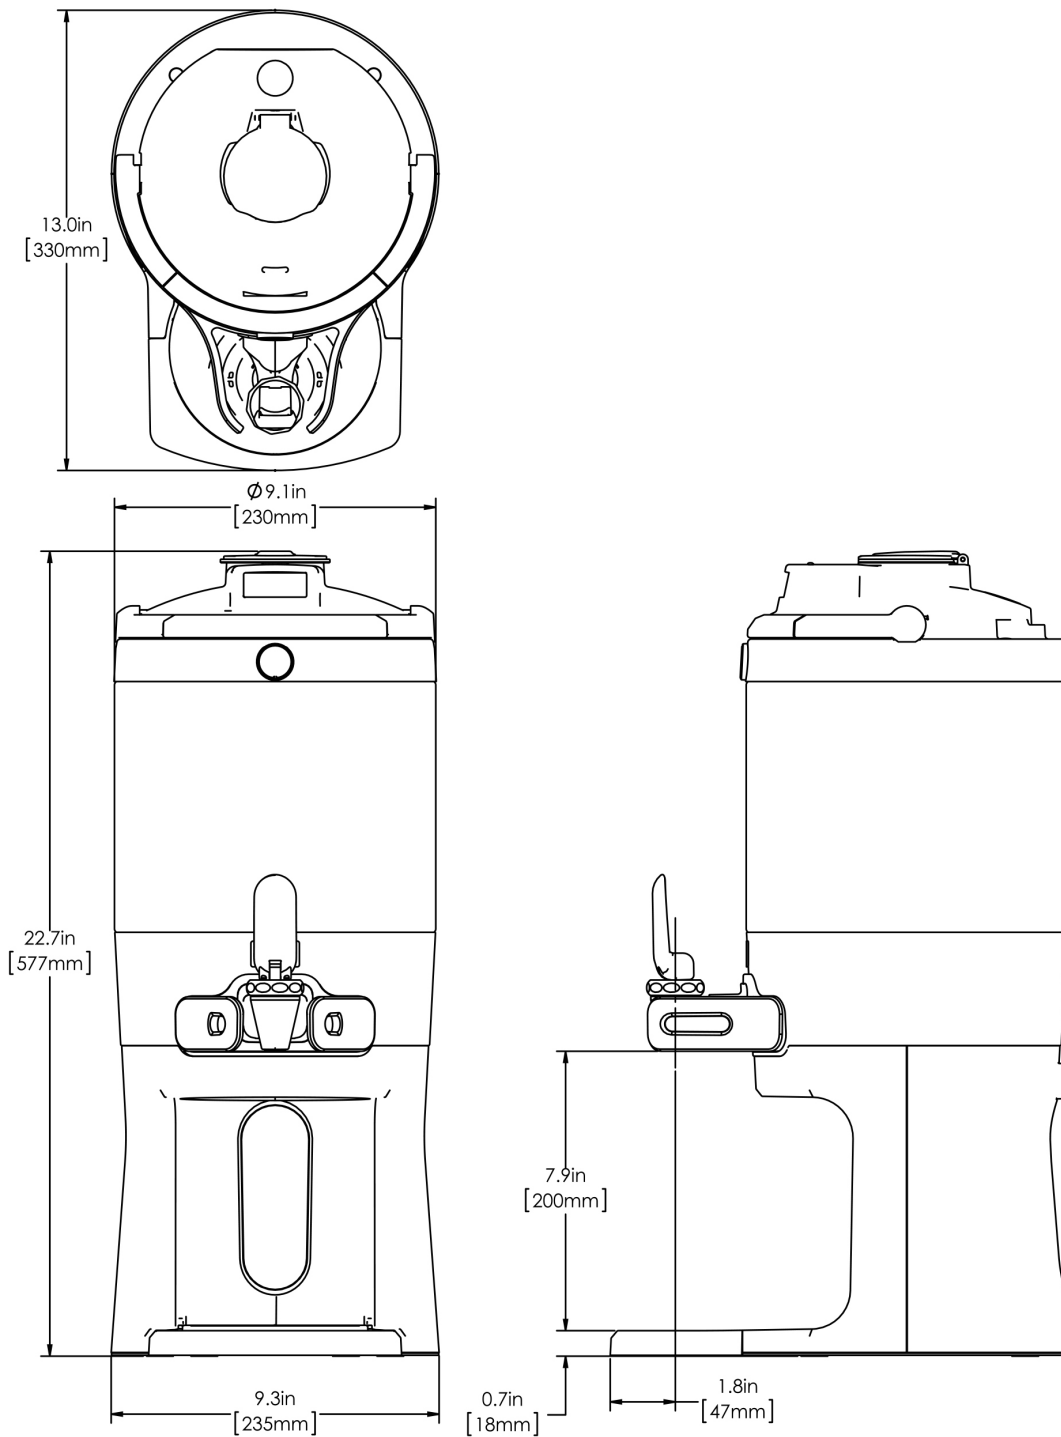

# 1.5Gal(5.7L) TF Srvr w/Base, DSG GEN3

Height: 22.7" Width: 9.3" Depth: 13.0"  
(57.7cm) (23.6cm) (33.0cm)

- Digital sight gauge operates on four easily replaceable AAA batteries with an average 1-year lifespan: display shows low battery symbol when replacement is needed
- Unique lid design allows the display to be forward or rear facing
- Volume indicator displays how much coffee is left inside the server
- Four-hour digital count-up timer
- Vacuum insulated to keep coffee hot for hours
- Brew-through design with flip lid cover
- Soft-grip bail handle for easy transportation
- Self-locking stand allows for multiple brewing and serving options
- Large cup clearance allows for dispensing into cups, decanters and thermal carafes
- Sturdy aluminum faucet guard keeps faucet area clean and protected
- Drip tray is easily removed for cleaning or to provide extra clearance for dispensing into pitchers
- Fast flow faucet
- Ideal for use with Twin or Single Infusion Series Brewers

## Holding Capacity

English	Metric
192 oz.	5.7 L

 **WARNING:**

BUNN® reserves the right to change specifications and product design without notice. Such revisions do not entitle the buyer to corresponding changes, improvements, additions or replacements for previously purchased equipment. For most current specifications and other info visit [bunn.com](http://bunn.com).

**Last Updated:**  
07/23/2021

	Unit			Shipping				
	Height	Width	Depth	Height	Width	Depth	Weight	Volume
English	22.7 in.	9.3 in.	13.0 in.	15.3 in.	11.9 in.	25.2 in.	14.600 lbs	2.654 ft <sup>3</sup>
Metric	57.7 cm	23.6 cm	33.0 cm	38.7 cm	30.3 cm	64.0 cm	6.623 kgs	0.075 m <sup>3</sup>