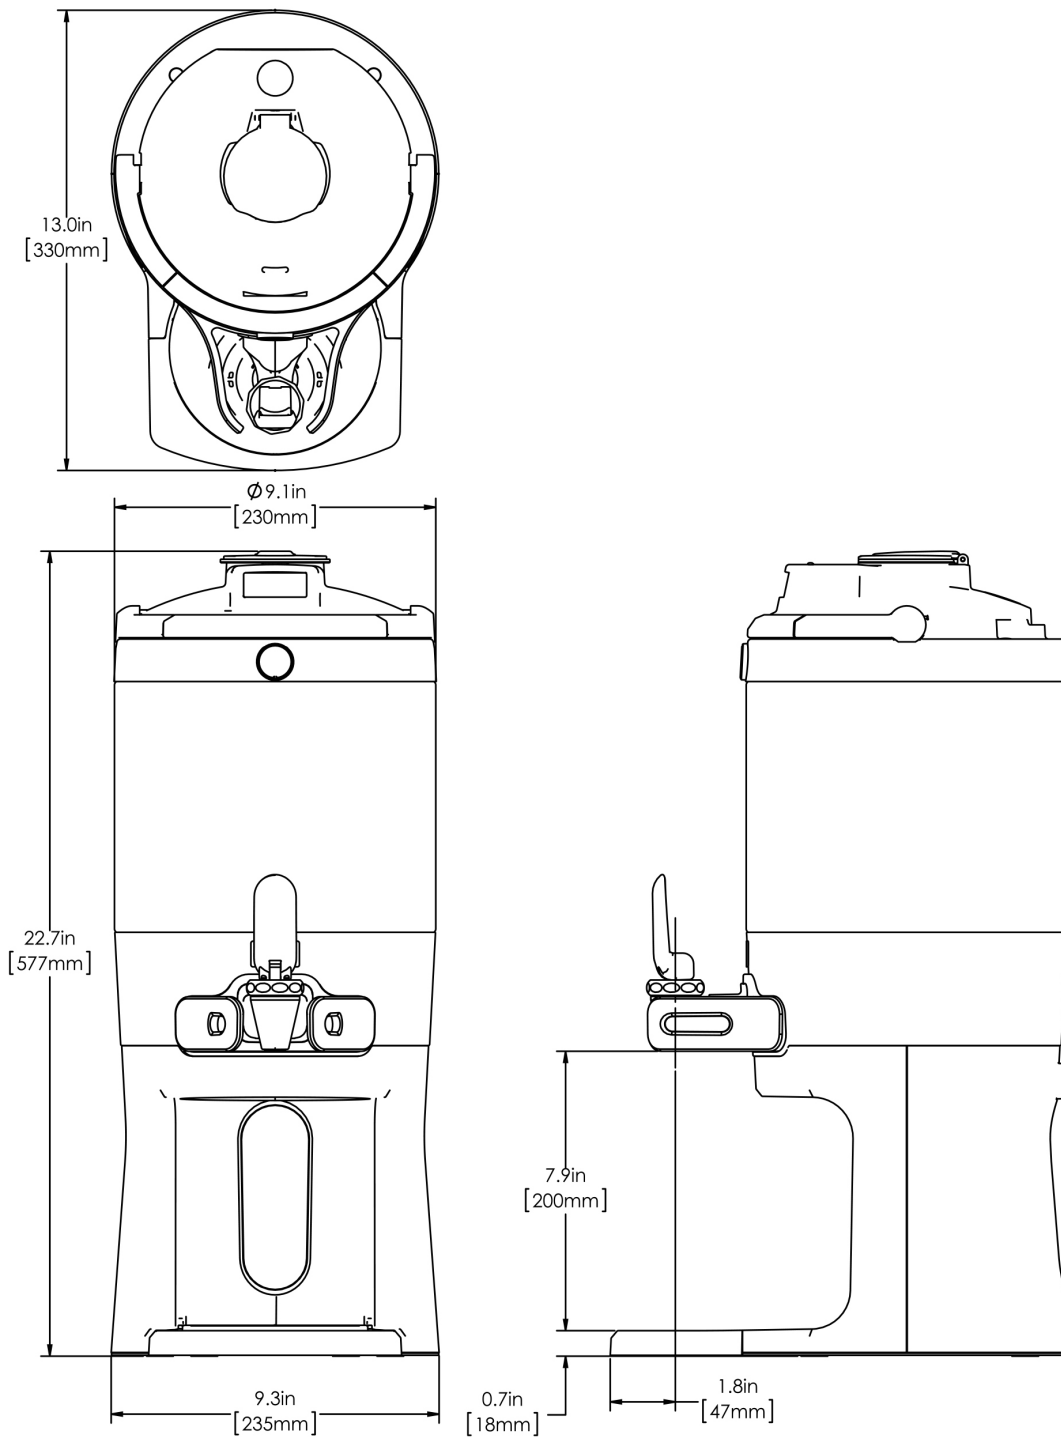

# 1.5Gal(5.7L) TF Srvr w/Base, DSG GEN3

Height: 22.7" Width: 9.3" Depth: 13.0"  
(57.7cm) (23.6cm) (33.0cm)

- Digital sight gauge operates on four easily replaceable AAA batteries with an average 1-year lifespan: display shows low battery symbol when replacement is needed
- Unique lid design allows the display to be forward or rear facing
- Volume indicator displays how much coffee is left inside the server
- Four-hour digital count-up timer
- Vacuum insulated to keep coffee hot for hours
- Brew-through design with flip lid cover
- Soft-grip bail handle for easy transportation
- Self-locking stand allows for multiple brewing and serving options
- Large cup clearance allows for dispensing into cups, decanters and thermal carafes
- Sturdy aluminum faucet guard keeps faucet area clean and protected
- Drip tray is easily removed for cleaning or to provide extra clearance for dispensing into pitchers
- Fast flow faucet
- Ideal for use with Twin or Single Infusion Series Brewers

## Holding Capacity

| English | Metric |
|---------|--------|
| 192 oz. | 5.7 L  |

 **WARNING:**

BUNN® reserves the right to change specifications and product design without notice. Such revisions do not entitle the buyer to corresponding changes, improvements, additions or replacements for previously purchased equipment. For most current specifications and other info visit [bunn.com](http://bunn.com).

**Last Updated:**  
05/16/2022

|         | Unit     |         |          | Shipping |          |          |            |                       |
|---------|----------|---------|----------|----------|----------|----------|------------|-----------------------|
|         | Height   | Width   | Depth    | Height   | Width    | Depth    | Weight     | Volume                |
| English | 22.7 in. | 9.3 in. | 13.0 in. | 15.3 in. | 11.9 in. | 25.2 in. | 14.600 lbs | 2.654 ft <sup>3</sup> |
| Metric  | 57.7 cm  | 23.6 cm | 33.0 cm  | 38.7 cm  | 30.3 cm  | 64.0 cm  | 6.623 kgs  | 0.075 m <sup>3</sup>  |