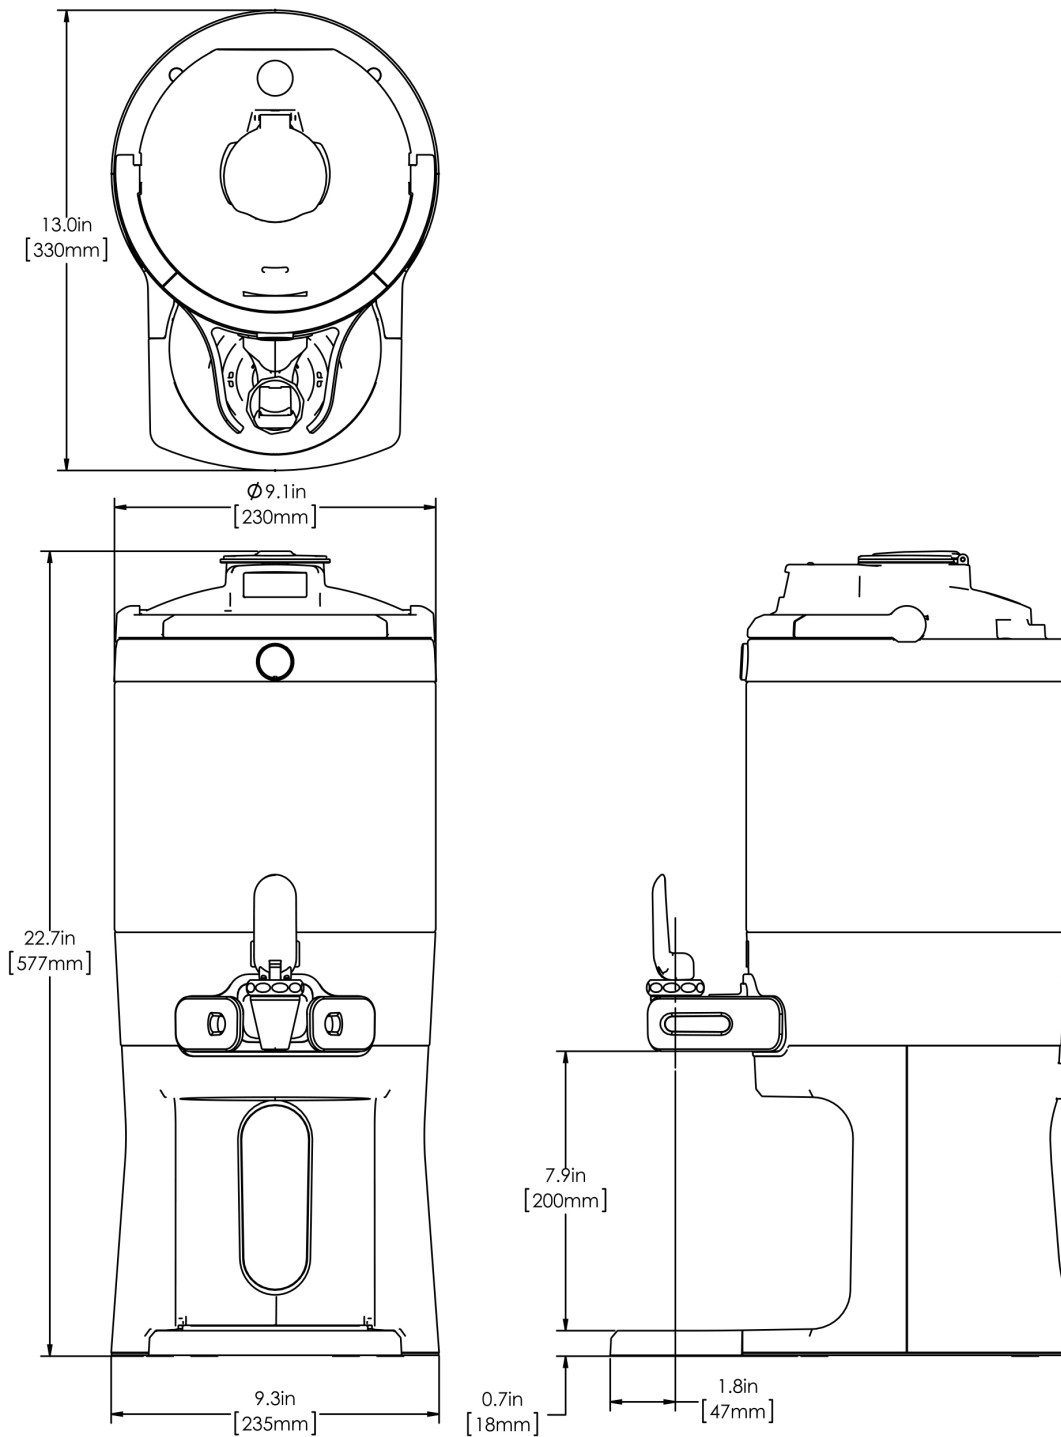

# 1.5Gal(5.7L) TF Srvr w/Base, DSG GEN3

Height: 22.7" Width: 9.3" Depth: 13.0"  
(57.7cm) (23.6cm) (33.0cm)

- Digital sight gauge operates on four easily replaceable AAA batteries with an average 1-year lifespan: display shows low battery symbol when replacement is needed
- Unique lid design allows the display to be forward or rear facing
- Volume indicator displays how much coffee is left inside the server
- Four-hour digital count-up timer
- Vacuum insulated to keep coffee hot for hours
- Brew-through design with flip lid cover
- Soft-grip bail handle for easy transportation
- Self-locking stand allows for multiple brewing and serving options
- Large cup clearance allows for dispensing into cups, decanters and thermal carafes
- Sturdy aluminum faucet guard keeps faucet area clean and protected
- Drip tray is easily removed for cleaning or to provide extra clearance for dispensing into pitchers
- Fast flow faucet
- Ideal for use with Twin or Single Infusion Series Brewers

Last Updated:  
05/04/2021

	Unit			Shipping				
	Height	Width	Depth	Height	Width	Depth	Weight	Volume
English	22.7 in.	9.3 in.	13.0 in.	15.3 in.	11.9 in.	25.2 in.	14.600 lbs	2.654 ft <sup>3</sup>
Metric	57.7 cm	23.6 cm	33.0 cm	38.7 cm	30.3 cm	64.0 cm	6.623 kgs	0.075 m <sup>3</sup>