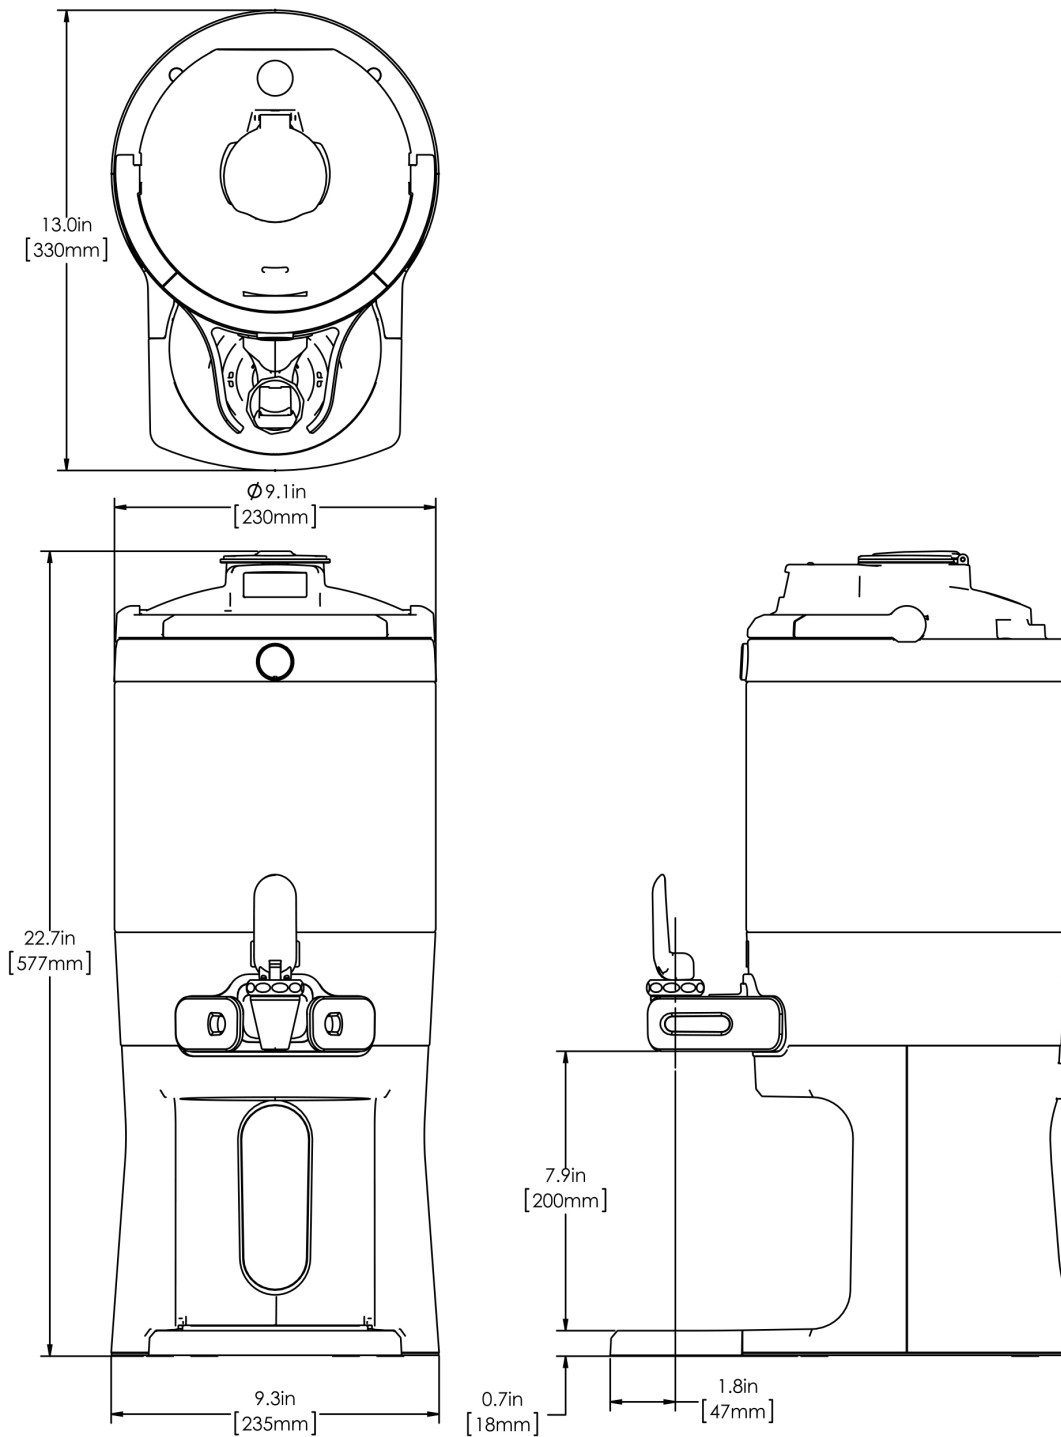

# 1.5Gal(5.7L) TF Srvr w/Base, DSG GEN3

Height: 22.7" Width: 9.3" Depth: 13.0"  
(57.7cm) (23.6cm) (33.0cm)

- Digital sight gauge operates on four easily replaceable AAA batteries with an average 1-year lifespan: display shows low battery symbol when replacement is needed
- Unique lid design allows the display to be forward or rear facing
- Volume indicator displays how much coffee is left inside the server
- Four-hour digital count-up timer
- Vacuum insulated to keep coffee hot for hours
- Brew-through design with flip lid cover
- Soft-grip bail handle for easy transportation
- Self-locking stand allows for multiple brewing and serving options
- Large cup clearance allows for dispensing into cups, decanters and thermal carafes
- Sturdy aluminum faucet guard keeps faucet area clean and protected
- Drip tray is easily removed for cleaning or to provide extra clearance for dispensing into pitchers
- Fast flow faucet
- Ideal for use with Twin or Single Infusion Series Brewers

Last Updated:  
04/12/2021

|         | Unit     |         |          | Shipping |          |          |            |                       |
|---------|----------|---------|----------|----------|----------|----------|------------|-----------------------|
|         | Height   | Width   | Depth    | Height   | Width    | Depth    | Weight     | Volume                |
| English | 22.7 in. | 9.3 in. | 13.0 in. | 15.3 in. | 11.9 in. | 25.2 in. | 14.600 lbs | 2.654 ft <sup>3</sup> |
| Metric  | 57.7 cm  | 23.6 cm | 33.0 cm  | 38.7 cm  | 30.3 cm  | 64.0 cm  | 6.623 kgs  | 0.075 m <sup>3</sup>  |