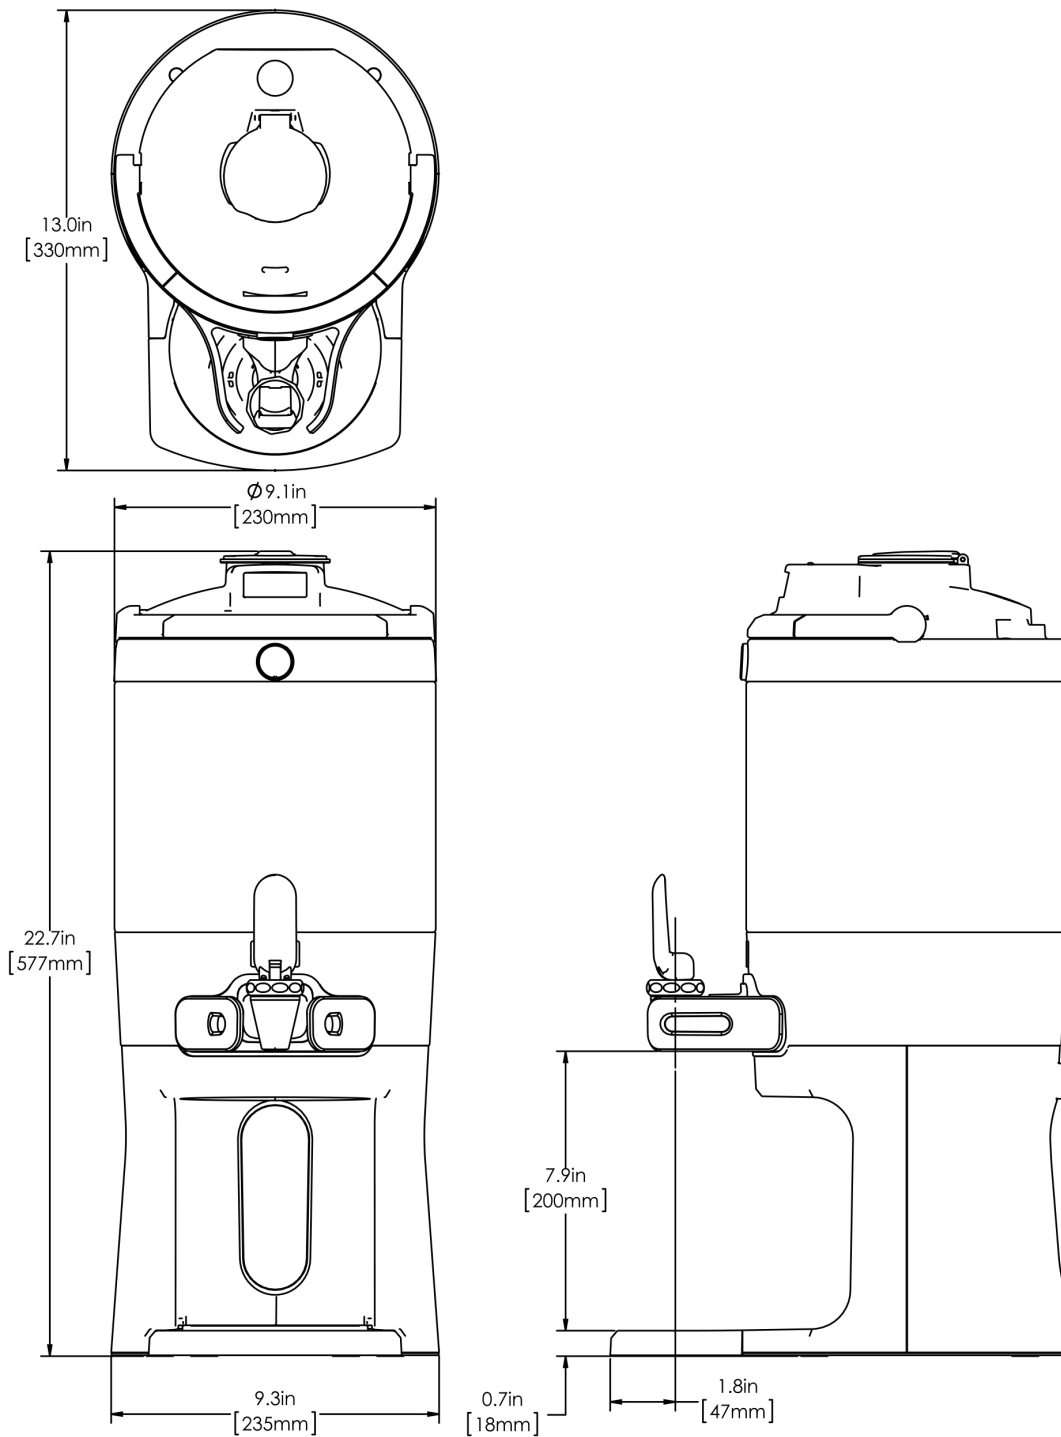

1.5Gal(5.7L) TF Srvr w/Base, DSG GEN3

Height: 22.7" Width: 9.3" Depth: 13.0"
(57.7cm) (23.6cm) (33.0cm)

- Digital sight gauge operates on four easily replaceable AAA batteries with an average 1-year lifespan: display shows low battery symbol when replacement is needed
- Unique lid design allows the display to be forward or rear facing
- Volume indicator displays how much coffee is left inside the server
- Four-hour digital count-up timer
- Vacuum insulated to keep coffee hot for hours
- Brew-through design with flip lid cover
- Soft-grip bail handle for easy transportation
- Self-locking stand allows for multiple brewing and serving options
- Large cup clearance allows for dispensing into cups, decanters and thermal carafes
- Sturdy aluminum faucet guard keeps faucet area clean and protected
- Drip tray is easily removed for cleaning or to provide extra clearance for dispensing into pitchers
- Fast flow faucet
- Ideal for use with Twin or Single Infusion Series Brewers

Agency:

Specifications

Product #: 42750.0200

Lid Color: Black

Handle: Bail Handle

Liner: Stainless Steel

Dispense: Lever Action

Additional Features

Last Updated:
02/26/2021

	Unit			Shipping				
	Height	Width	Depth	Height	Width	Depth	Weight	Volume
English	22.7 in.	9.3 in.	13.0 in.	15.3 in.	11.9 in.	25.2 in.	14.600 lbs	2.654 ft ³
Metric	57.7 cm	23.6 cm	33.0 cm	38.7 cm	30.3 cm	64.0 cm	6.623 kgs	0.075 m ³