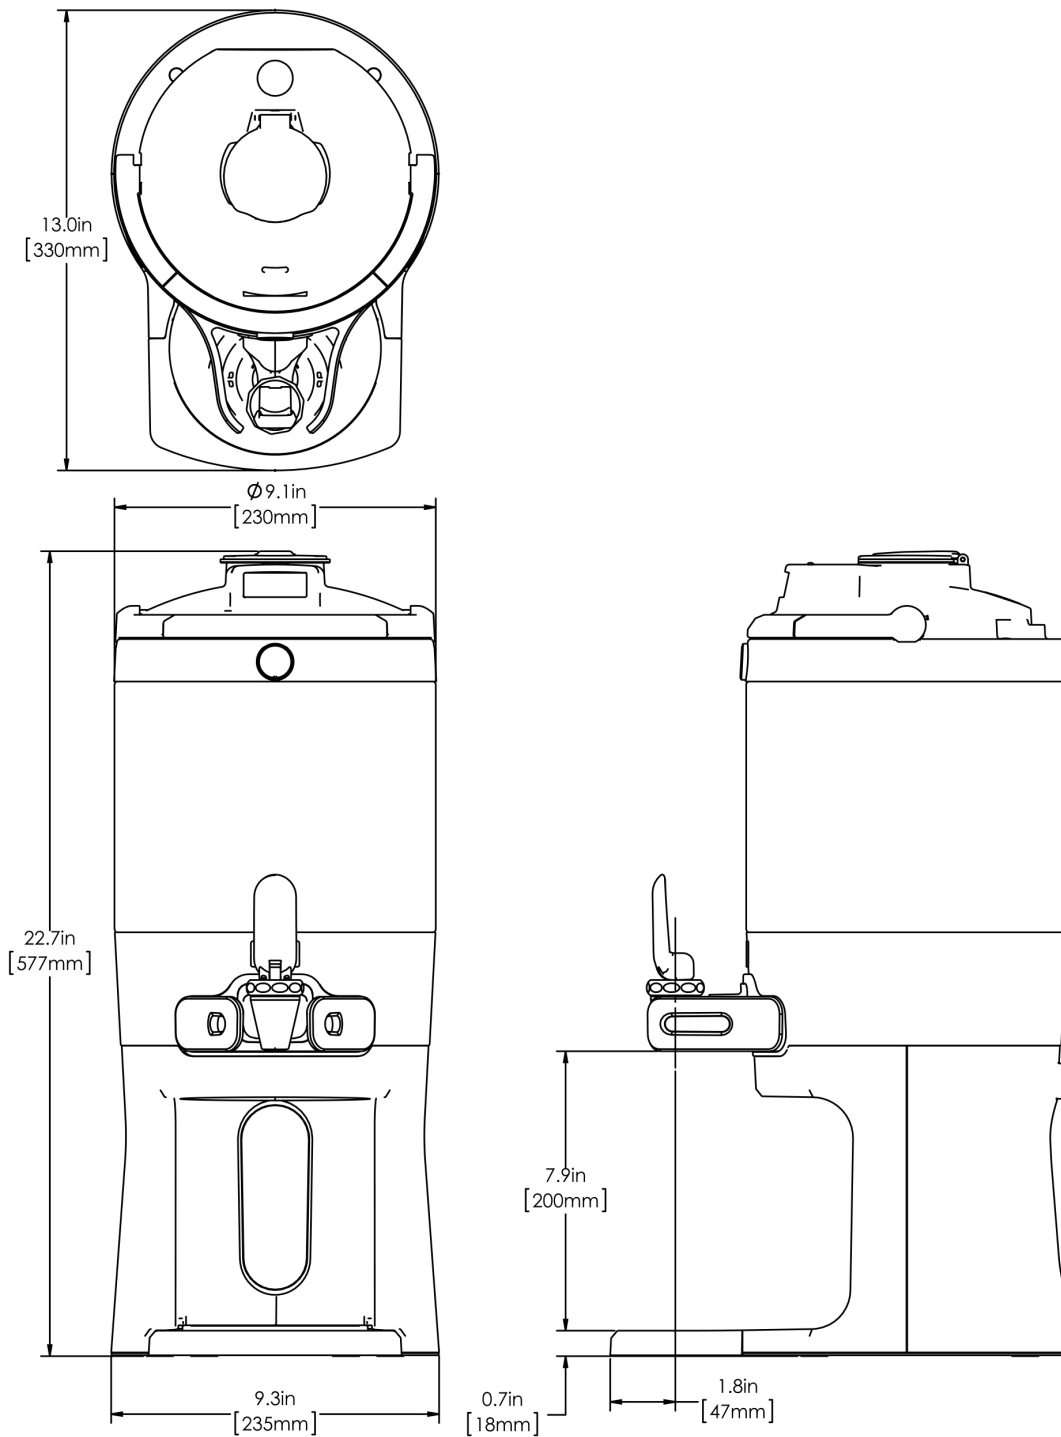

# 1.5Gal(5.7L) TF Srvr w/Base, DSG GEN3

Height: 22.7" Width: 9.3" Depth: 13.0"  
(57.7cm) (23.6cm) (33.0cm)

- Digital sight gauge operates on four easily replaceable AAA batteries with an average 1-year lifespan: display shows low battery symbol when replacement is needed
- Unique lid design allows the display to be forward or rear facing
- Volume indicator displays how much coffee is left inside the server
- Four-hour digital count-up timer
- Vacuum insulated to keep coffee hot for hours
- Brew-through design with flip lid cover
- Soft-grip bail handle for easy transportation
- Self-locking stand allows for multiple brewing and serving options
- Large cup clearance allows for dispensing into cups, decanters and thermal carafes
- Sturdy aluminum faucet guard keeps faucet area clean and protected
- Drip tray is easily removed for cleaning or to provide extra clearance for dispensing into pitchers
- Fast flow faucet
- Ideal for use with Twin or Single Infusion Series Brewers

Last Updated:  
11/20/2020

	Unit			Shipping				
	Height	Width	Depth	Height	Width	Depth	Weight	Volume
English	22.7 in.	9.3 in.	13.0 in.	15.3 in.	11.9 in.	25.2 in.	14.600 lbs	2.654 ft <sup>3</sup>
Metric	57.7 cm	23.6 cm	33.0 cm	38.7 cm	30.3 cm	64.0 cm	6.623 kgs	0.075 m <sup>3</sup>