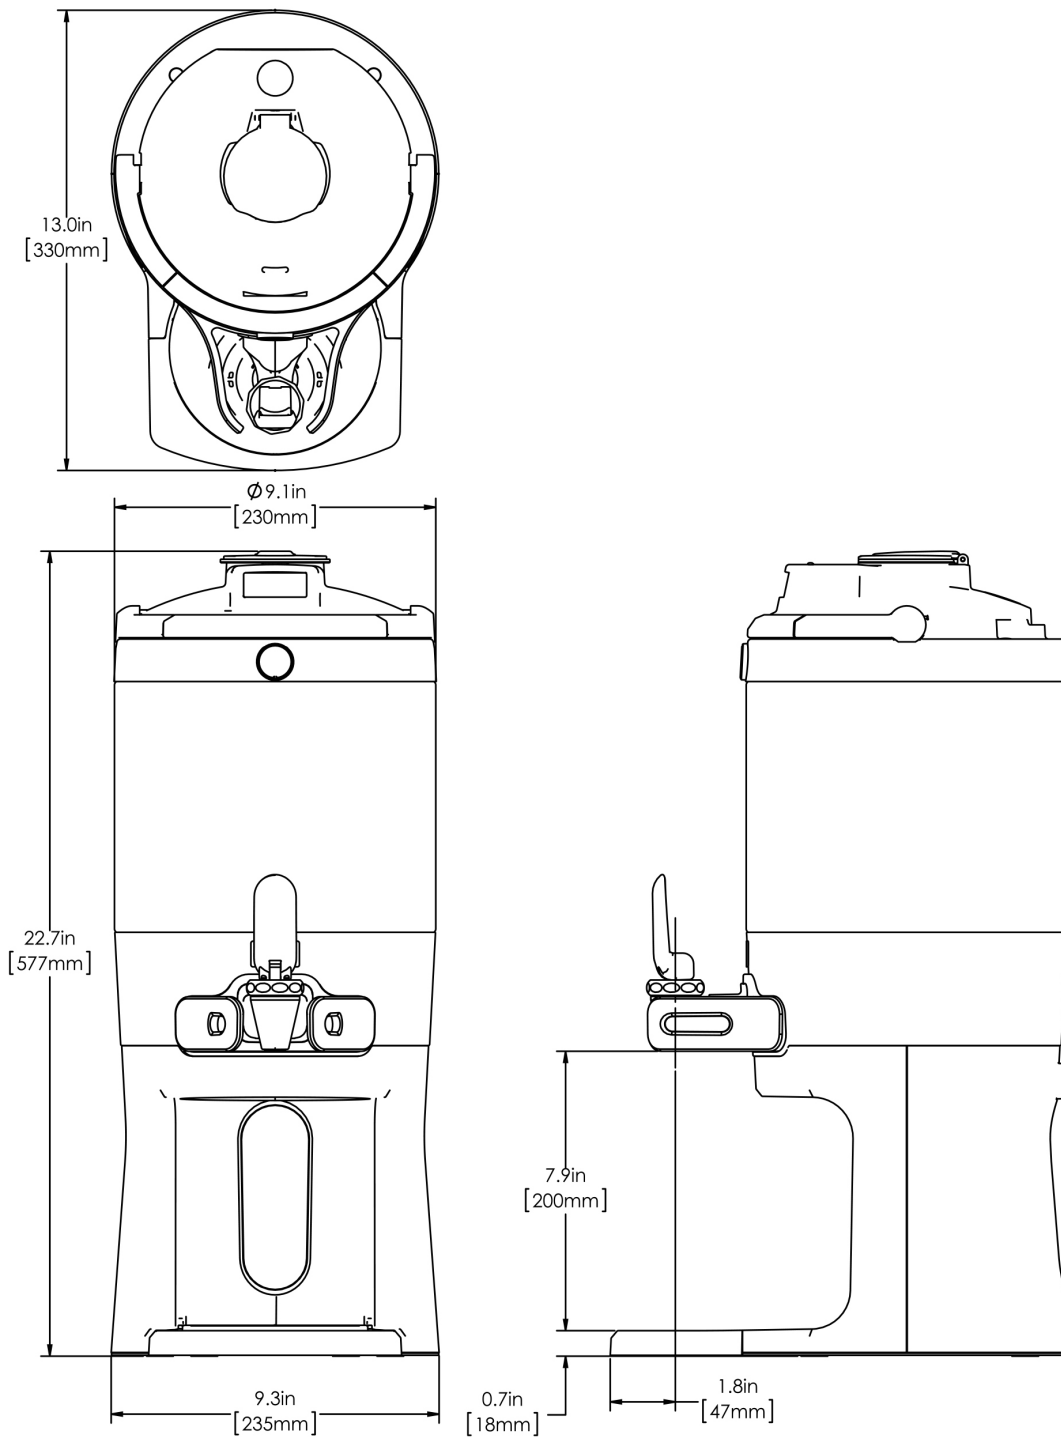

1.5Gal(5.7L) TF Srvr w/Base, DSG GEN3

Height: 22.7" Width: 9.3" Depth: 13.0"
(57.7cm) (23.6cm) (33.0cm)

- Digital sight gauge operates on four easily replaceable AAA batteries with an average 1-year lifespan: display shows low battery symbol when replacement is needed
- Unique lid design allows the display to be forward or rear facing
- Volume indicator displays how much coffee is left inside the server
- Four-hour digital count-up timer
- Vacuum insulated to keep coffee hot for hours
- Brew-through design with flip lid cover
- Soft-grip bail handle for easy transportation
- Self-locking stand allows for multiple brewing and serving options
- Large cup clearance allows for dispensing into cups, decanters and thermal carafes
- Sturdy aluminum faucet guard keeps faucet area clean and protected
- Drip tray is easily removed for cleaning or to provide extra clearance for dispensing into pitchers
- Fast flow faucet
- Ideal for use with Twin or Single Infusion Series Brewers

Agency:

Specifications

Product #: 42750.0200

Lid Color: Black

Handle: Bail Handle

Liner: Stainless Steel

Dispense: Lever Action

Additional Features

Last Updated:
10/26/2020

	Unit			Shipping				
	Height	Width	Depth	Height	Width	Depth	Weight	Volume
English	22.7 in.	9.3 in.	13.0 in.	15.3 in.	11.9 in.	25.2 in.	14.600 lbs	2.654 ft ³
Metric	57.7 cm	23.6 cm	33.0 cm	38.7 cm	30.3 cm	64.0 cm	6.623 kgs	0.075 m ³