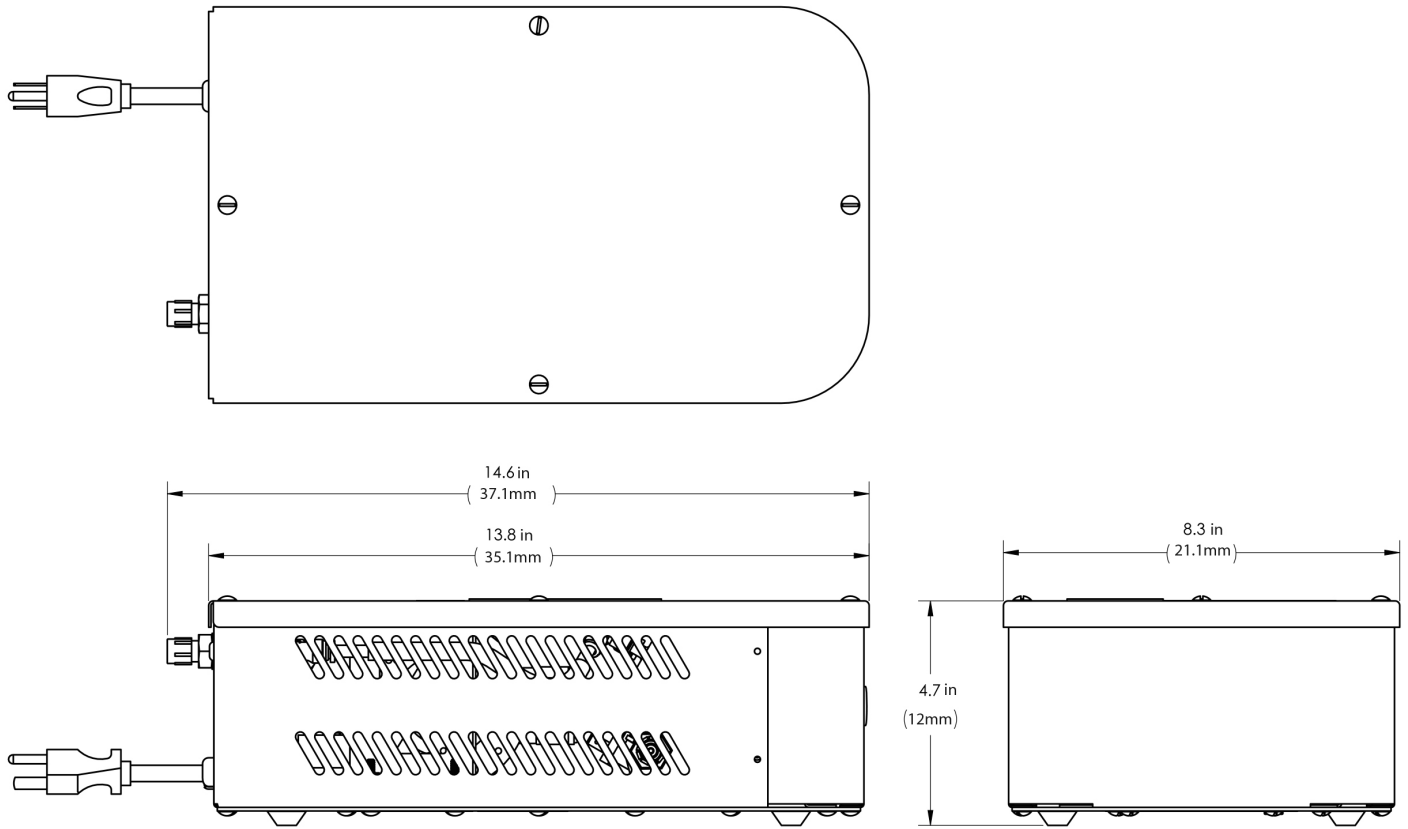

NITRON® Gas Module w-Relay, 120V

Height: 4.7" Width: 8.3" Depth: 14.6"
(11.9cm) (21.1cm) (37.1cm)

- Compact, space-saving design produces its own unlimited supply of gas for the Nitron dispenser, eliminating the need for high-pressure tanks and nitrogen generators
- The Gas Module features integrated multi-stage FDA-compliant filters to remove impurities and moisture from the air
- Compatible with all Nitron Cold Draft dispensers, the modular unit can be installed under or next to the machine or beneath the counter in a cabinet. Its modular design works with both new and existing Nitron dispensers already in service
- Plugs into a 120V outlet for easy set-up and includes 8-feet of gas line with ¼" female flare fitting (washer included) for quick connection to the Nitron dispenser
- System design allows for quick access to internal components for ease of service, with just a few hand tools.
- PM frequency to replace the internal air filters requires Annual schedule with 1 Nitron dispenser and every 6 months when connected to 2 Nitron dispensers.
- Supports up to two Nitron dispensers

Last Updated:
08/27/2025

	Unit			Shipping				
	Height	Width	Depth	Height	Width	Depth	Weight	Volume
English	4.7 in.	8.3 in.	14.6 in.	10.1 in.	12.9 in.	18.4 in.	14.920 lbs	1.389 ft ³
Metric	11.9 cm	21.1 cm	37.1 cm	25.6 cm	32.9 cm	46.8 cm	6.768 kgs	0.039 m ³