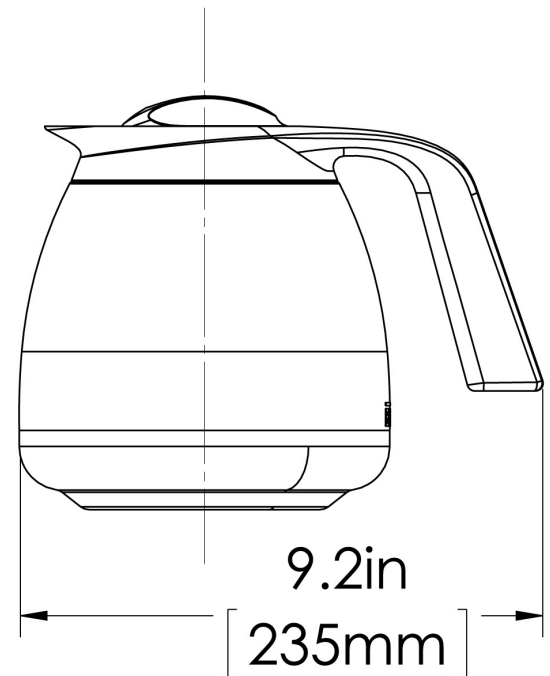

Agency:

Specifications

Product #: 51746.0101

Finish: Stainless/Black

Handle: Black

Liner: Stainless Steel

Additional Features

Brew-Through Lid

Seamless Design

Holding Capacity

English	Metric
64 oz.	1.9 L

WARNING:

BUNN® reserves the right to change specifications and product design without notice. Such revisions do not entitle the buyer to corresponding changes, improvements, additions or replacements for previously purchased equipment. For most current specifications and other info visit bunn.com.

Last Updated:
04/24/2025

	Unit			Shipping				
	Height	Width	Depth	Height	Width	Depth	Weight	Volume
English	7.3 in.	6.6 in.	9.2 in.	15.8 in.	16.8 in.	21.3 in.	26.880 lbs	3.244 ft ³
Metric	18.5 cm	16.8 cm	23.4 cm	40.0 cm	42.5 cm	54.0 cm	12.193 kgs	0.092 m ³