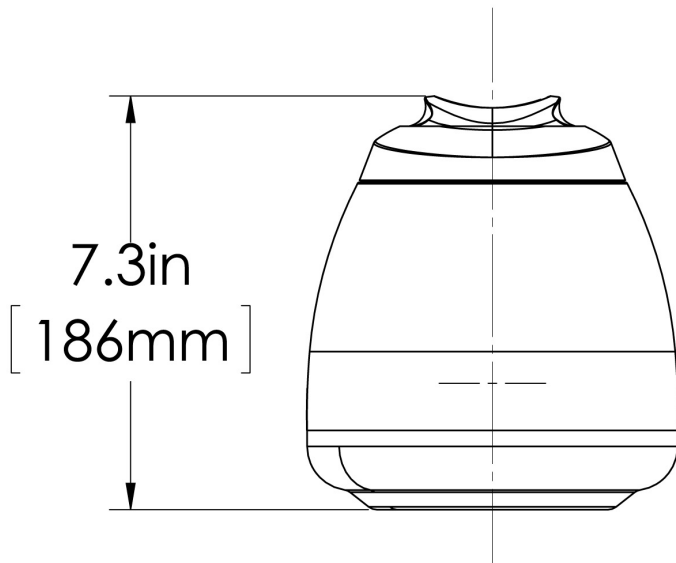

Seamless Design

Holding Capacity

English	Metric
64 oz.	1.9 L

WARNING:

BUNN® reserves the right to change specifications and product design without notice. Such revisions do not entitle the buyer to corresponding changes, improvements, additions or replacements for previously purchased equipment. For most current specifications and other info visit bunn.com.

Last Updated:
04/24/2025

	Unit			Shipping				
	Height	Width	Depth	Height	Width	Depth	Weight	Volume
English	7.3 in.	6.6 in.	9.2 in.	15.8 in.	16.8 in.	21.3 in.	26.880 lbs	3.244 ft ³
Metric	18.5 cm	16.8 cm	23.4 cm	40.0 cm	42.5 cm	54.0 cm	12.193 kgs	0.092 m ³