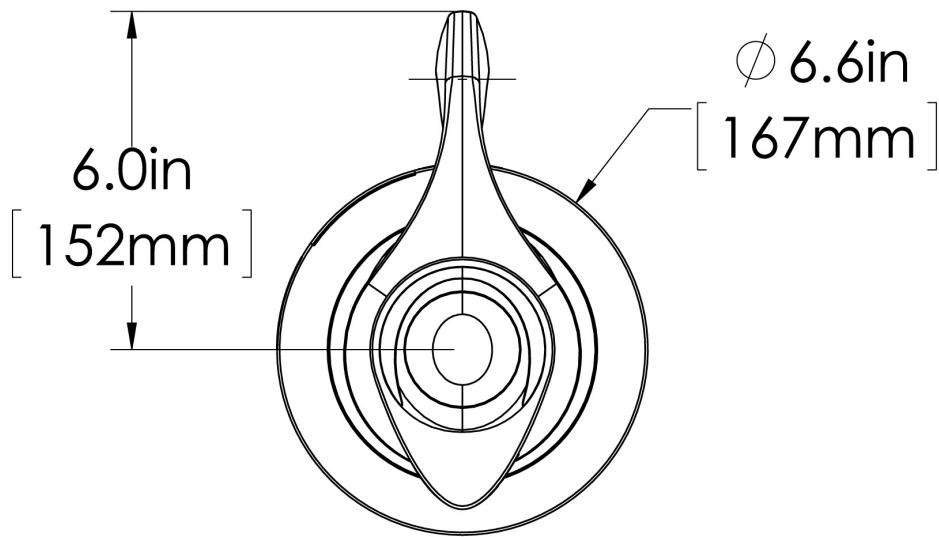

Agency:

Specifications

Product #: 51746.0101

Finish: Stainless/Black

Handle: Black

Liner: Stainless Steel

Additional Features

Brew-Through Lid

Seamless Design

Holding Capacity

English	Metric
64 oz.	1.9 L

WARNING:

BUNN® reserves the right to change specifications and product design without notice. Such revisions do not entitle the buyer to corresponding changes, improvements, additions or replacements for previously purchased equipment. For most current specifications and other info visit bunn.com.

Last Updated:
04/24/2025

	Unit			Shipping				
	Height	Width	Depth	Height	Width	Depth	Weight	Volume
English	7.3 in.	6.6 in.	9.2 in.	15.8 in.	16.8 in.	21.3 in.	26.880 lbs	3.244 ft ³
Metric	18.5 cm	16.8 cm	23.4 cm	40.0 cm	42.5 cm	54.0 cm	12.193 kgs	0.092 m ³