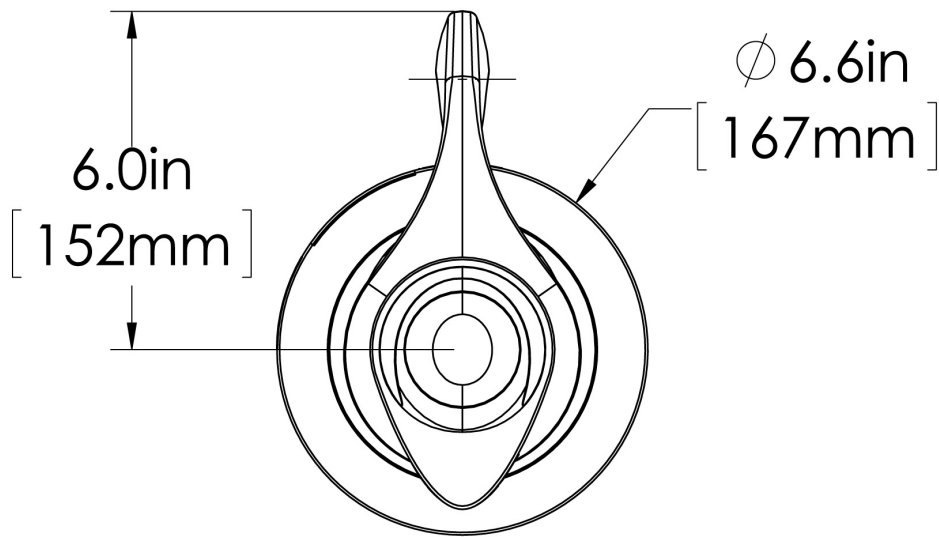

Agency:

Specifications

Product #: 51746.0101

Finish: Stainless/Black

Handle: Black

Liner: Stainless Steel

Additional Features

Brew-Through Lid

Seamless Design

Holding Capacity

English	Metric
64 oz.	1.9 L

BUNN® reserves the right to change specifications and product design without notice. Such revisions do not entitle the buyer to corresponding changes, improvements, additions or replacements for previously purchased equipment. For most current specifications and other info visit bunn.com.

Last Updated:
10/23/2020

	Unit			Shipping				
	Height	Width	Depth	Height	Width	Depth	Weight	Volume
English	7.3 in.	6.6 in.	9.2 in.	15.8 in.	16.8 in.	21.3 in.	26.880 lbs	3.244 ft ³
Metric	18.5 cm	16.8 cm	23.4 cm	40.0 cm	42.5 cm	54.0 cm	12.193 kgs	0.092 m ³