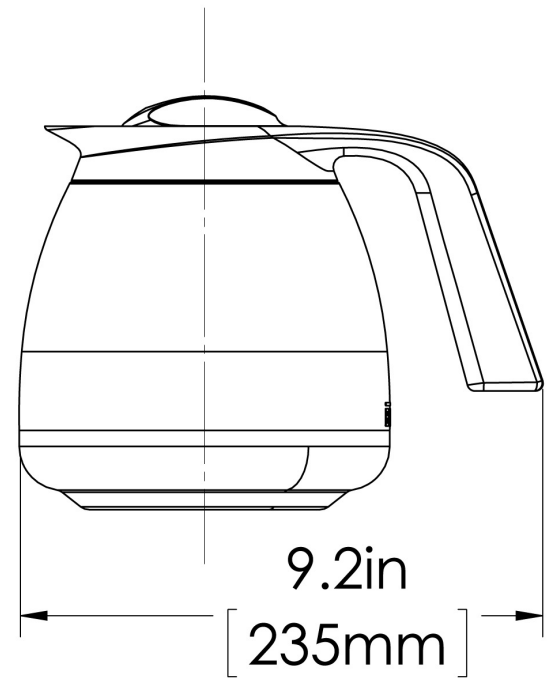

Seamless Design

Holding Capacity

English	Metric
64 oz.	1.9 L

BUNN® reserves the right to change specifications and product design without notice. Such revisions do not entitle the buyer to corresponding changes, improvements, additions or replacements for previously purchased equipment. For most current specifications and other info visit bunn.com.

Last Updated:
10/23/2020

	Unit			Shipping				
	Height	Width	Depth	Height	Width	Depth	Weight	Volume
English	7.3 in.	6.6 in.	9.2 in.	15.8 in.	16.8 in.	21.3 in.	26.880 lbs	3.244 ft ³
Metric	18.5 cm	16.8 cm	23.4 cm	40.0 cm	42.5 cm	54.0 cm	12.193 kgs	0.092 m ³