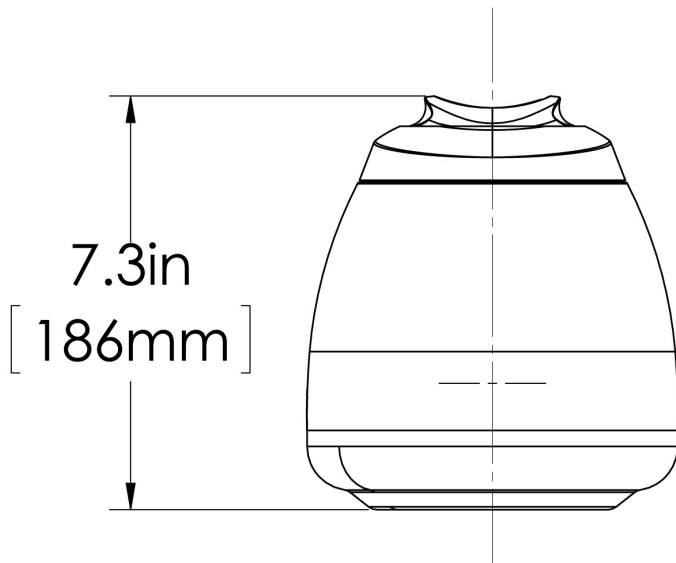

Seamless Design

Holding Capacity

English	Metric
64 oz.	1.9 L

BUNN® reserves the right to change specifications and product design without notice. Such revisions do not entitle the buyer to corresponding changes, improvements, additions or replacements for previously purchased equipment. For most current specifications and other info visit bunn.com.

Last Updated:
10/23/2020

	Unit			Shipping				
	Height	Width	Depth	Height	Width	Depth	Weight	Volume
English	7.3 in.	6.6 in.	9.2 in.	15.8 in.	16.8 in.	21.3 in.	26.880 lbs	3.244 ft ³
Metric	18.5 cm	16.8 cm	23.4 cm	40.0 cm	42.5 cm	54.0 cm	12.193 kgs	0.092 m ³