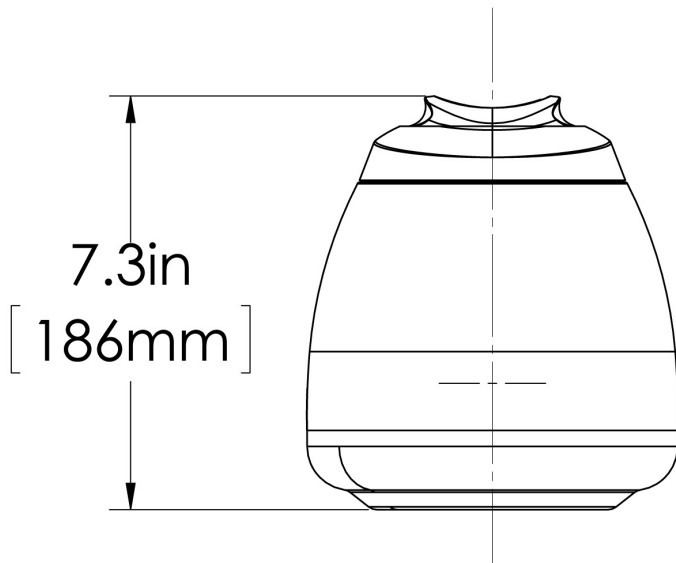

Seamless Design

Holding Capacity

English	Metric
64 oz.	1.9 L

BUNN® reserves the right to change specifications and product design without notice. Such revisions do not entitle the buyer to corresponding changes, improvements, additions or replacements for previously purchased equipment. For most current specifications and other info visit bunn.com.

Last Updated:
09/17/2020

	Unit			Shipping				
	Height	Width	Depth	Height	Width	Depth	Weight	Volume
English	7.3 in.	6.6 in.	9.2 in.	15.8 in.	16.8 in.	21.3 in.	26.880 lbs	3.244 ft ³
Metric	18.5 cm	16.8 cm	23.4 cm	40.0 cm	42.5 cm	54.0 cm	12.193 kgs	0.092 m ³