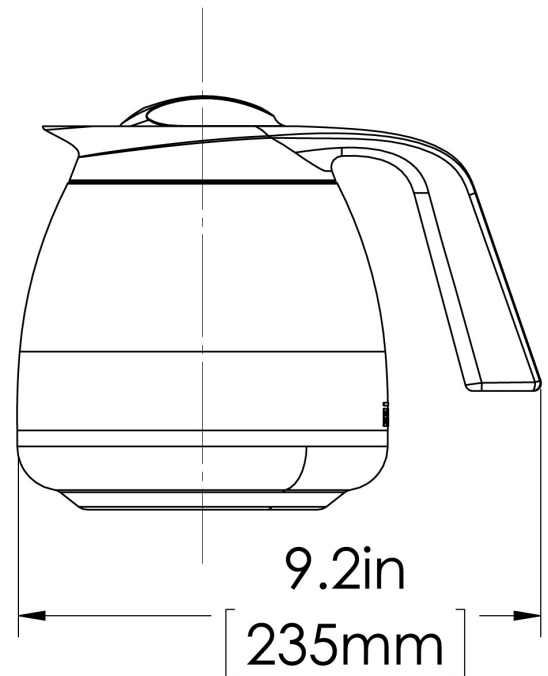

Agency:

Specifications

Product #: 51746.0101

Finish: Stainless/Black

Handle: Black

Liner: Stainless Steel

Additional Features

Brew-Through Lid

Seamless Design

Holding Capacity

English	Metric
64 oz.	1.9 L

BUNN® reserves the right to change specifications and product design without notice. Such revisions do not entitle the buyer to corresponding changes, improvements, additions or replacements for previously purchased equipment. For most current specifications and other info visit bunn.com.

Last Updated:
09/17/2020

	Unit			Shipping				
	Height	Width	Depth	Height	Width	Depth	Weight	Volume
English	7.3 in.	6.6 in.	9.2 in.	15.8 in.	16.8 in.	21.3 in.	26.880 lbs	3.244 ft ³
Metric	18.5 cm	16.8 cm	23.4 cm	40.0 cm	42.5 cm	54.0 cm	12.193 kgs	0.092 m ³