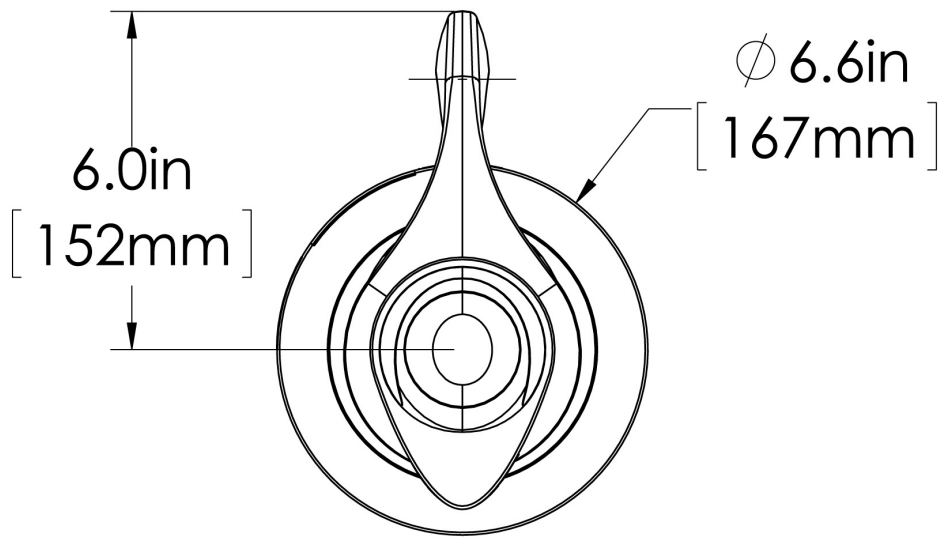

Agency:

Specifications

Product #: 51746.0101

Finish: Stainless/Black

Handle: Black

Liner: Stainless Steel

Additional Features

Brew-Through Lid

Seamless Design

Holding Capacity

English	Metric
64 oz.	1.9 L

BUNN® reserves the right to change specifications and product design without notice. Such revisions do not entitle the buyer to corresponding changes, improvements, additions or replacements for previously purchased equipment. For most current specifications and other info visit bunn.com.

Last Updated:
09/17/2020

	Unit			Shipping				
	Height	Width	Depth	Height	Width	Depth	Weight	Volume
English	7.3 in.	6.6 in.	9.2 in.	15.8 in.	16.8 in.	21.3 in.	26.880 lbs	3.244 ft ³
Metric	18.5 cm	16.8 cm	23.4 cm	40.0 cm	42.5 cm	54.0 cm	12.193 kgs	0.092 m ³